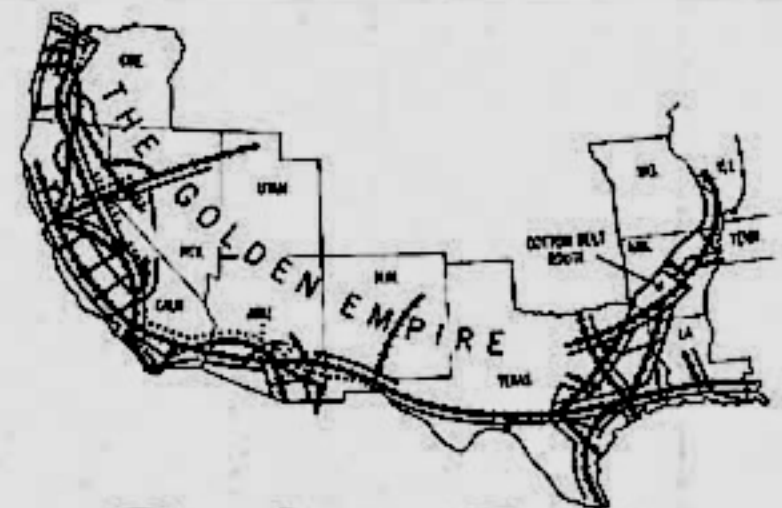

† Does not operate to or from San Jose station.

SAN JOSE, LOS GATOS, SANTA CRUZ (Fearless Stages) Intermediate Points and Connecting Service

Daily	XSSH	Daily	Daily	Frequency	Daily	Daily	Daily	Daily
8 18	8 18	1 48	9 45	Lv SAN JOSE (WGL) Ar	9 10	12 58	4 28	7 59
				Lv SAN JOSE (SPD) Ar				
				Lv County Hospital Ar				
				Lv Campbell Ar				
				Lv Los Gatos Ar	8 50	12 38	4 40	7 38
				Lv Los Gatos Ar	8 45	12 25	3 55	7 25
				Lv Alma College Ar	8 45	12 25	3 45	7 25
				Lv Redwood Estates Ar	8 45	12 17	3 45	7 17
				Lv Inspiration Point Ar	8 45	12 14	3 40	7 14
				Lv Vine Hill City Ar	8 45	12 14	3 40	7 14
				Lv Camp Evans Ar	8 20	12 08	3 30	7 00
				Lv Camp Evans Via Ar	8 14	11 19		6 05
				Lv Boulder Creek WGL Ar	7 50	10 55		4 35
				Lv SANTA CRUZ (WGL) Ar	8 10	11 50	3 28	6 50
				Lv SANTA CRUZ (WGL) Ar				
				Lv Watsonville (WGL) Ar				

WGL - Fearless and Greyhound Line Depot SPD - Southern Pacific Depot
E - Express F - Flag Stop All PM time in dark faced signs

XSSH - Except Saturdays, Sundays, and Holidays.

Holidays observed are:

New Year's Day, Washington's Birthday, Memorial Day, Independence Day, Labor Day, Thanksgiving and Christmas.

IF YOU SMOKE ...

As many of us do, it is easy to forget how sensitive non-smokers can be to tobacco smoke. We do not ask you to refrain from smoking but do ask that you smoke only in cars designated SMOKING CARS provided on this train and not in the NON-SMOKING CARS. Thank you.

HELP KEEP SEATS CLEAN ...

Out of consideration for others and to avoid soiling clothing, passengers should refrain from placing shoes on seats.

Southern Pacific

Serving the Golden Empire with
TRAINS • TRUCKS • PIGGYBACK • PIPELINES