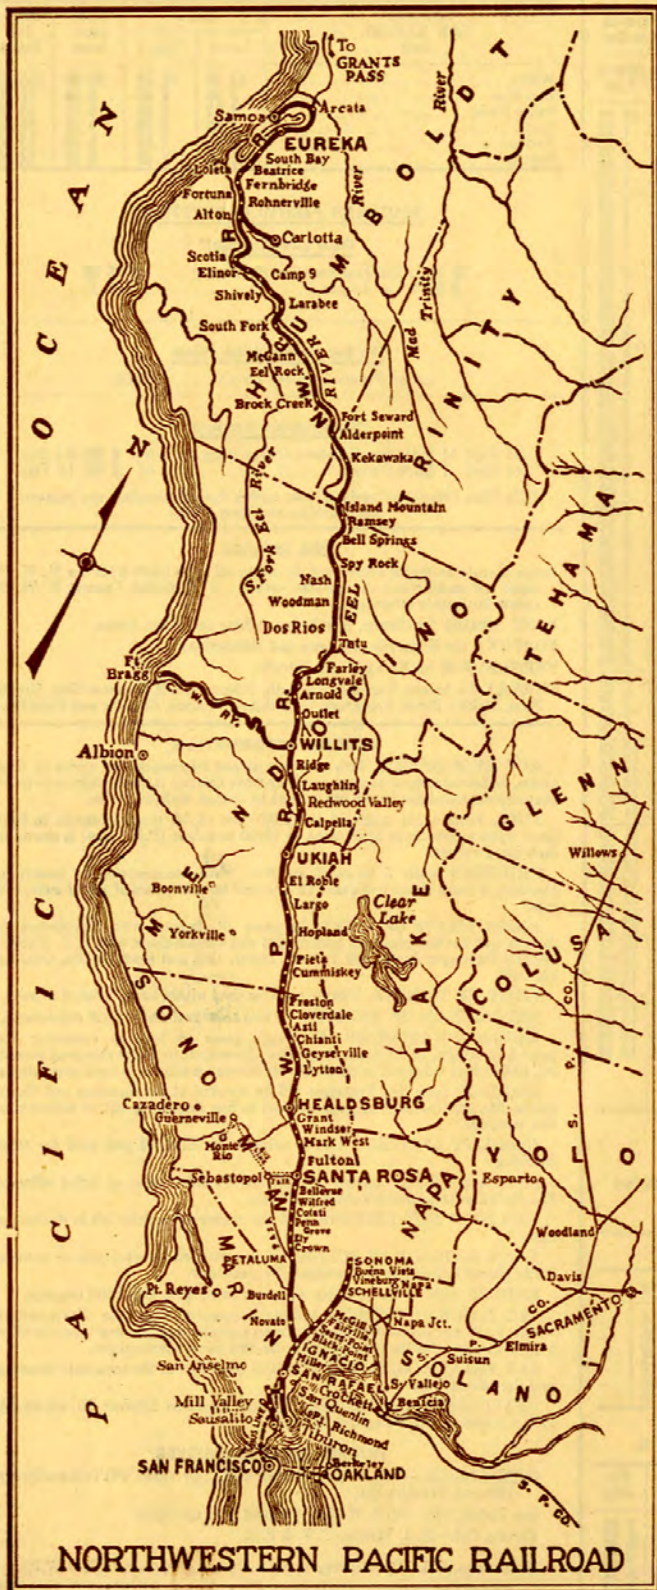

# Northwestern Pacific Railroad Time Tables

## Redwood Empire Route

F. E. WATSON, GENERAL PASSENGER AGENT

600 Tribune Tower, 13th and Franklin Sts.

Oakland 12, California

NORTHWESTERN PACIFIC RAILROAD