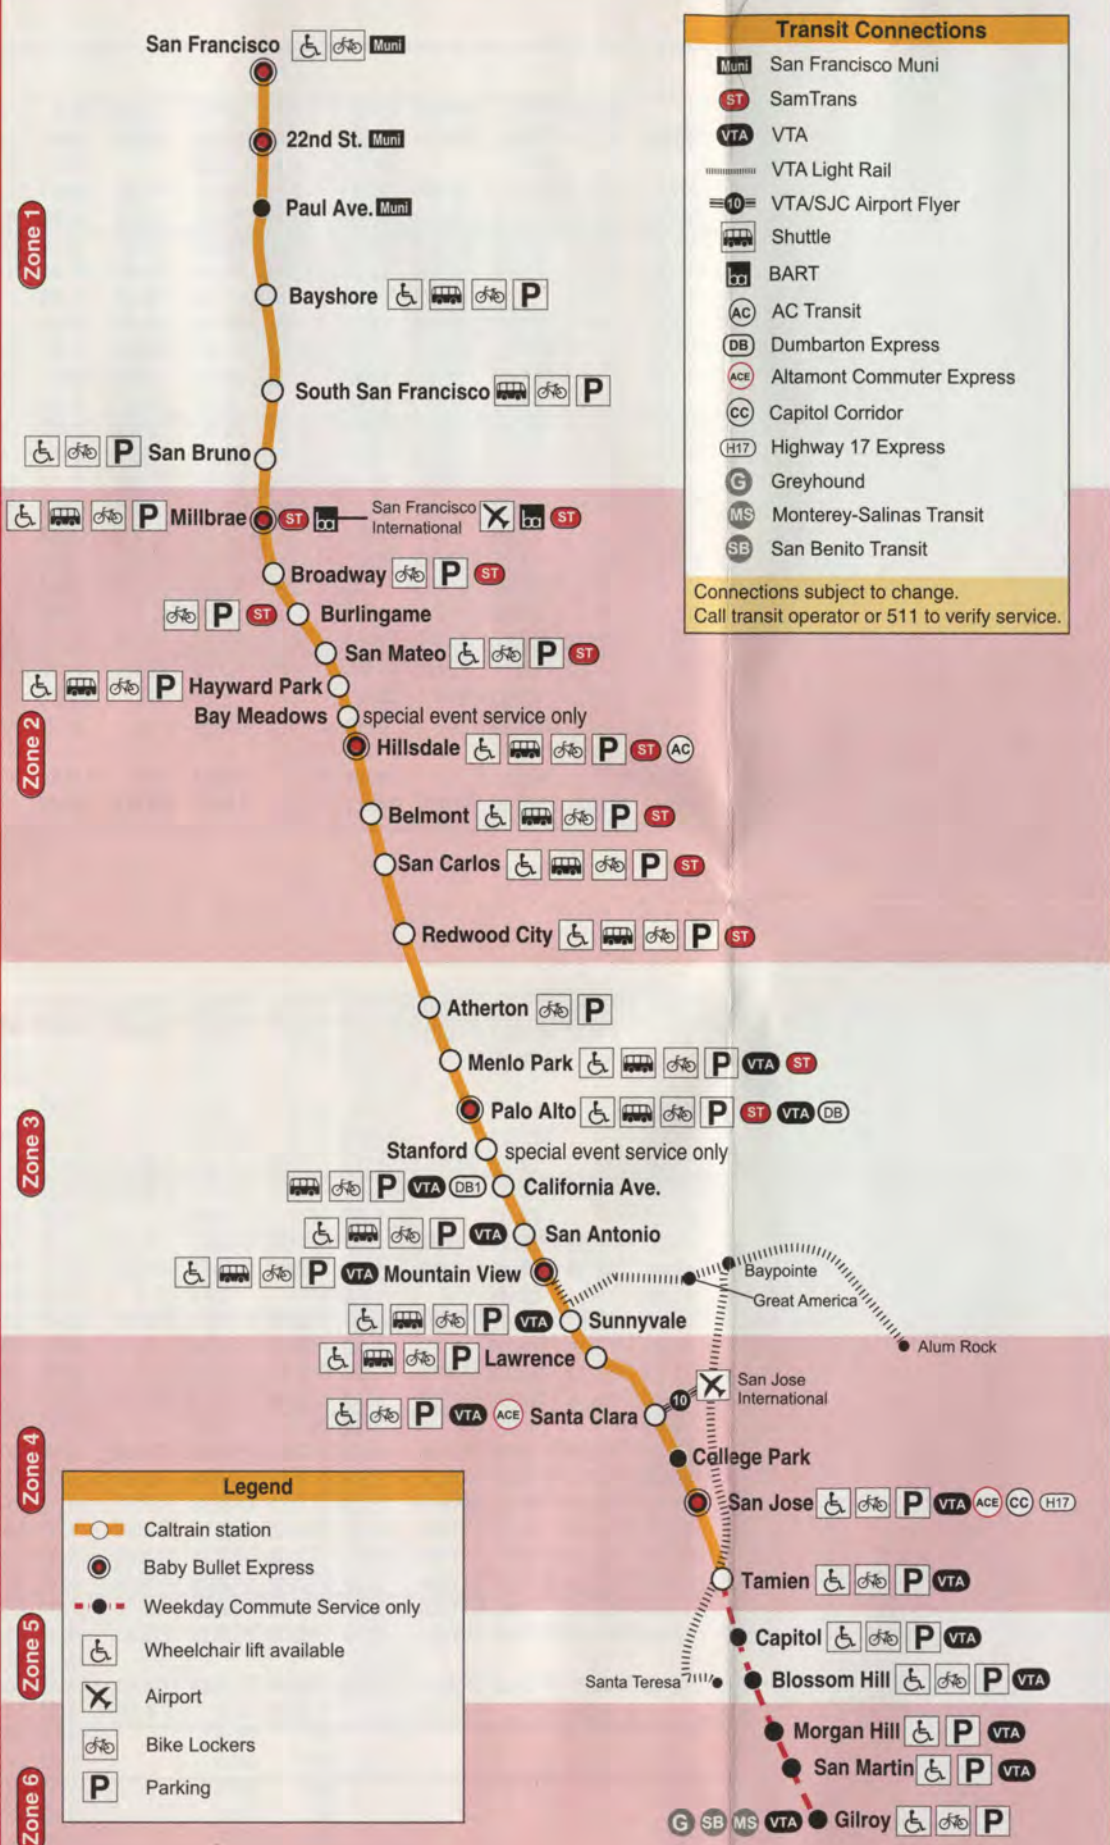

CALTRAIN MAP

FARE INFORMATION

Caltrain is a Proof-of-Payment system and **tickets must be purchased before boarding the train.** Tickets are not sold on the train, and must be presented for inspection on request. Passengers who do not have a valid ticket are subject to citation and fine.

One-way tickets are valid for four hours from the time of purchase and are honored for one-way travel from point of origin, including stopovers within the zones shown.

Day passes are valid for unlimited travel between the zones indicated on the pass and until the last train of the service day.

Ten-ride tickets are valid for 60 days but each ride is valid for four hours and must be time-stamped using one of the station validators. If multiple passengers are traveling on one 10-ride, the ticket must be stamped once for each passenger.

Monthly passes may be purchased from the 21st through the 9th of each month. A two-zone Caltrain Monthly Pass is valid for a local fare on SamTrans and VTA services.

Zone Upgrade tickets are valid for four hours only when accompanying another valid ticket and are honored for one-way passage for the additional zones purchased.

Senior/Disabled/Youth. Patrons aged 65 or older (proof of age required) and passengers with disabilities who present a Regional Transit Connection Discount Card, a Medicare Card or registration for a Department of Motor Vehicles Disabled Placard may ride for a discounted fare. An attendant accompanying a person with a disability also is eligible for this discount when indicated on the RTC Discount Card. A youth fare is available for passengers 17 years old or younger or with a valid high school identification. One child four years old or younger may ride free when accompanied by a fare-paying adult. Other children must travel with youth tickets.

FARES

Travel within any one zone	Travel within any three zones	Travel within any five zones
Full Fare:	Full Fare:	Full Fare:
One-way $ 1.75	One-way $ 4.25	One-way $ 6.75
Day Pass $ 3.50	Day pass $ 8.50	Day pass $ 13.50
10-ride $15.00	10-ride $ 36.25	10-ride $ 57.50
Monthly Pass $46.50	Monthly Pass $112.75	Monthly Pass $179.00
Senior / Disabled / Youth:	Senior / Disabled / Youth:	Senior / Disabled / Youth:
One-way $ 0.75	One-way $ 2.00	One-way $ 3.25
Day Pass $ 1.75	Day Pass $ 4.25	Day Pass $ 6.75
10-ride $ 7.50	10-ride $ 18.00	10-ride $ 28.75
Monthly Pass $23.25	Monthly Pass $ 56.25	Monthly Pass $ 89.50
Travel within any two zones	Travel within any four zones	Travel within any six zones
Full Fare:	Full Fare:	Full Fare:
One-way $ 3.00	One-way $ 5.50	One-way $ 8.00
Day Pass $ 6.00	Day Pass $ 11.00	Day Pass $ 16.00
10-ride $25.50	10-ride $ 46.75	10-ride $ 68.00
Monthly Pass $79.50	Monthly Pass $145.75	Monthly Pass $212.00
Senior / Disabled / Youth:	Senior / Disabled / Youth:	Senior / Disabled / Youth:
One-way $ 1.50	One-way $ 2.75	One-way $ 4.00
Day Pass $ 3.00	Day Pass $ 5.50	Day Pass $ 8.00
10-ride $12.75	10-ride $ 23.50	10-ride $ 34.00
Monthly Pass $39.75	Monthly Pass $ 73.00	Monthly Pass $106.00