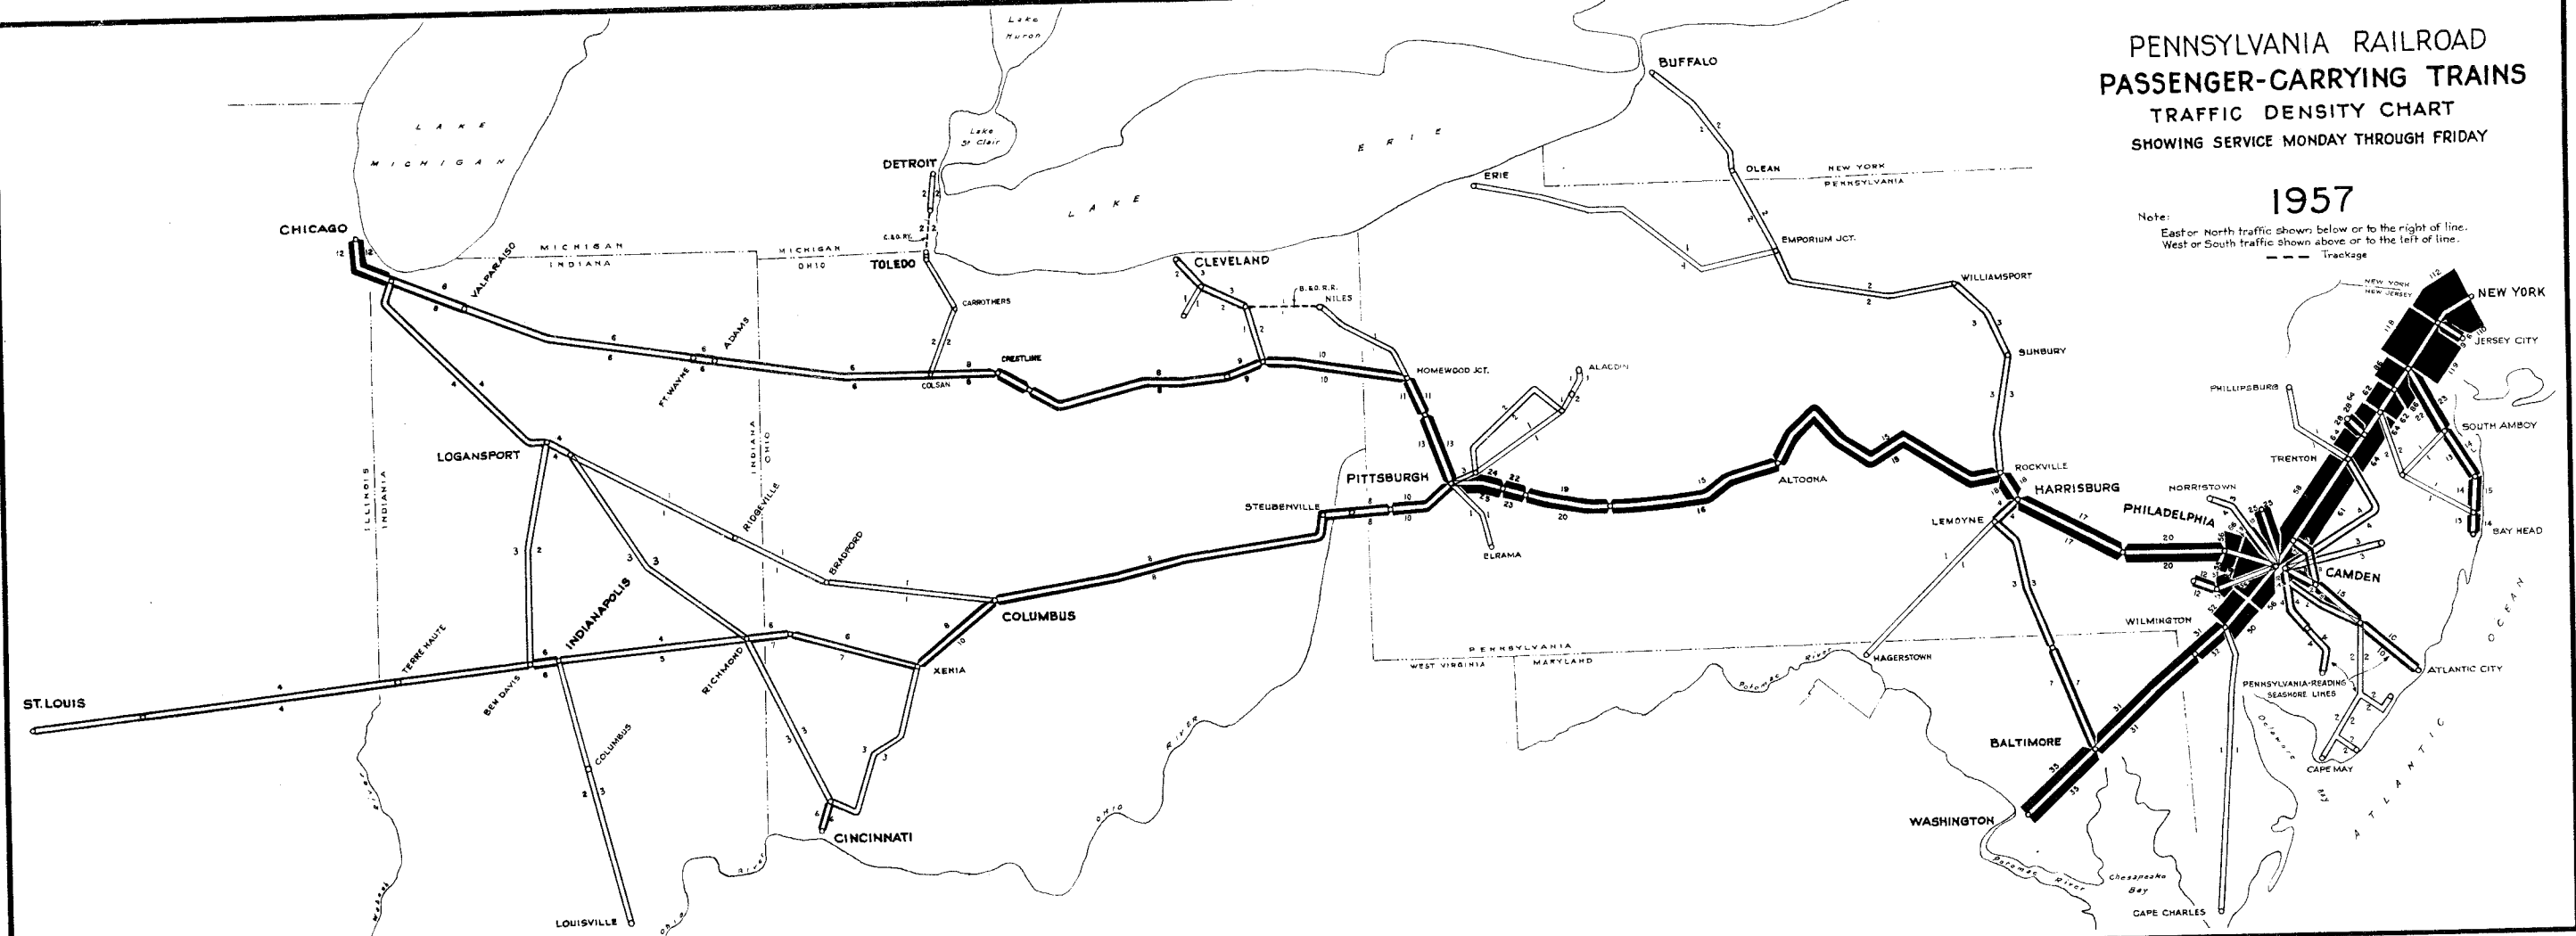

# PENNSYLVANIA RAILROAD PASSENGER-CARRYING TRAINS TRAFFIC DENSITY CHART SHOWING SERVICE MONDAY THROUGH FRIDAY

1929

Note:  
East or North traffic shown below or to the right of line.  
West or South traffic shown above or to the left of line.  
--- Trackage

**PENNSYLVANIA RAILROAD  
SUBURBAN SERVICE  
PASSENGER-CARRYING TRAINS  
TRAFFIC DENSITY CHART  
SHOWING SERVICE MONDAY THROUGH FRIDAY**

**1929**

Note:  
East or North traffic shown below or to the right of line.  
West or South traffic shown above or to the left of line.

**PENNSYLVANIA RAILROAD  
PASSENGER-CARRYING TRAINS  
TRAFFIC DENSITY CHART  
SHOWING SERVICE MONDAY THROUGH FRIDAY**

**1957**

Note:  
East or North traffic shown below or to the right of line.  
West or South traffic shown above or to the left of line.  
--- Trackage

**PENNSYLVANIA RAILROAD  
SUBURBAN SERVICE  
PASSENGER-CARRYING TRAINS**

**TRAFFIC DENSITY CHART  
SHOWING SERVICE MONDAY THROUGH FRIDAY**

**1957**

Note:  
East or North traffic shown below or to the right of line.  
West or South traffic shown above or to the left of line.