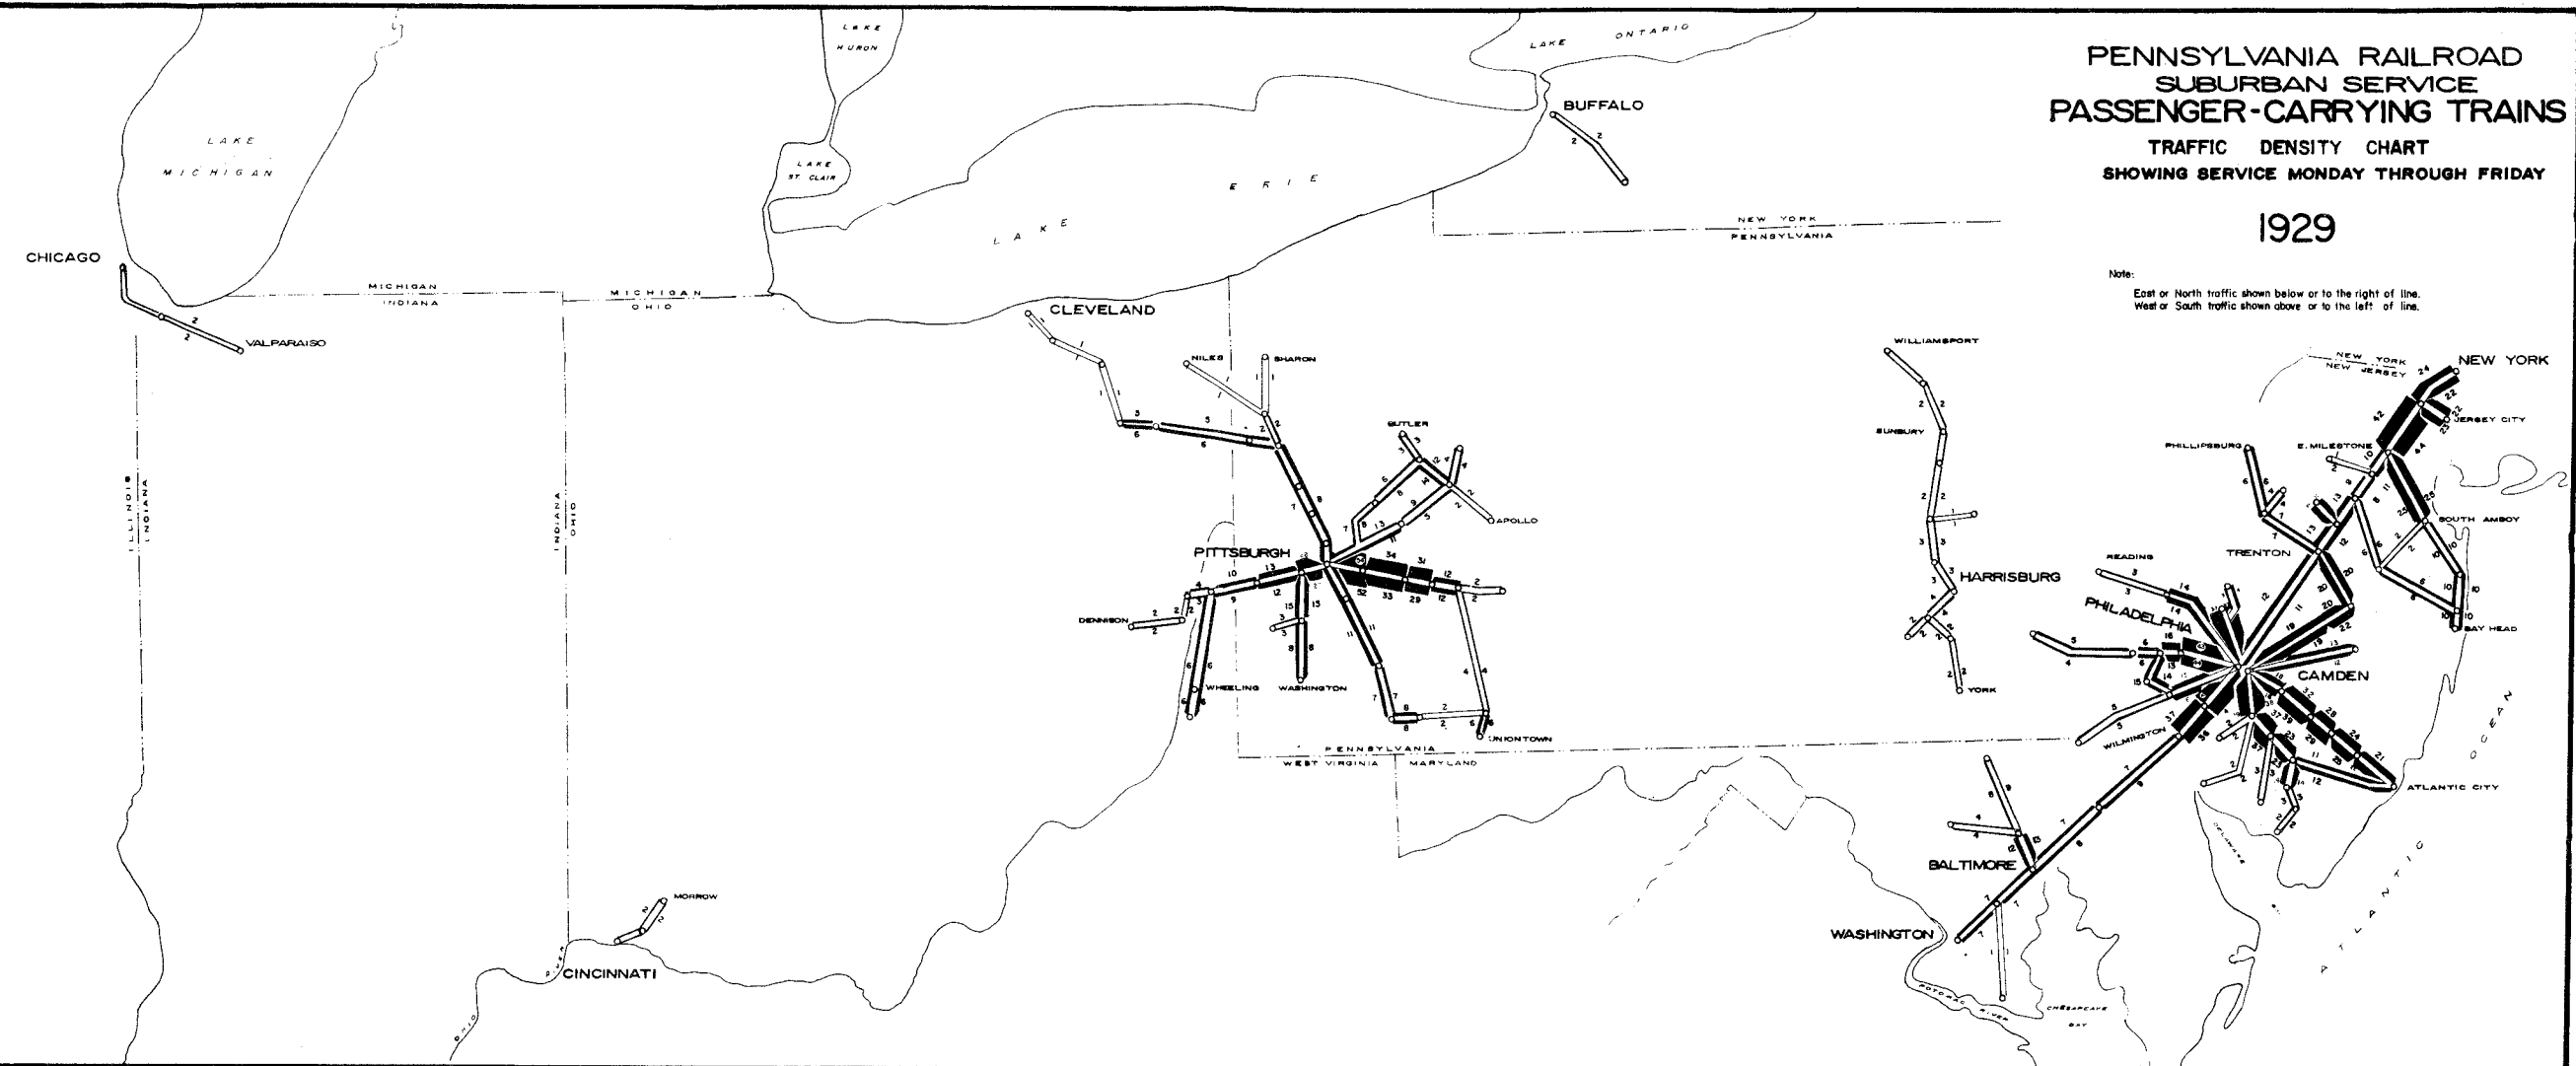

# PENNSYLVANIA RAILROAD PASSENGER-CARRYING TRAINS TRAFFIC DENSITY CHART SHOWING SERVICE MONDAY THROUGH FRIDAY

1929

Note:  
East or North traffic shown below or to the right of line.  
West or South traffic shown above or to the left of line.  
--- Trackage

**PENNSYLVANIA RAILROAD  
SUBURBAN SERVICE  
PASSENGER-CARRYING TRAINS  
TRAFFIC DENSITY CHART  
SHOWING SERVICE MONDAY THROUGH FRIDAY**

**1929**

Note:  
East or North traffic shown below or to the right of line.  
West or South traffic shown above or to the left of line.

**PENNSYLVANIA RAILROAD  
PASSENGER-CARRYING TRAINS  
TRAFFIC DENSITY CHART  
SHOWING SERVICE MONDAY THROUGH FRIDAY**

**1957**

Note:  
East or North traffic shown below or to the right of line.  
West or South traffic shown above or to the left of line.  
--- Trackage

**PENNSYLVANIA RAILROAD  
SUBURBAN SERVICE  
PASSENGER-CARRYING TRAINS**

**TRAFFIC DENSITY CHART  
SHOWING SERVICE MONDAY THROUGH FRIDAY**

**1957**

Note:  
East or North traffic shown below or to the right of line.  
West or South traffic shown above or to the left of line.