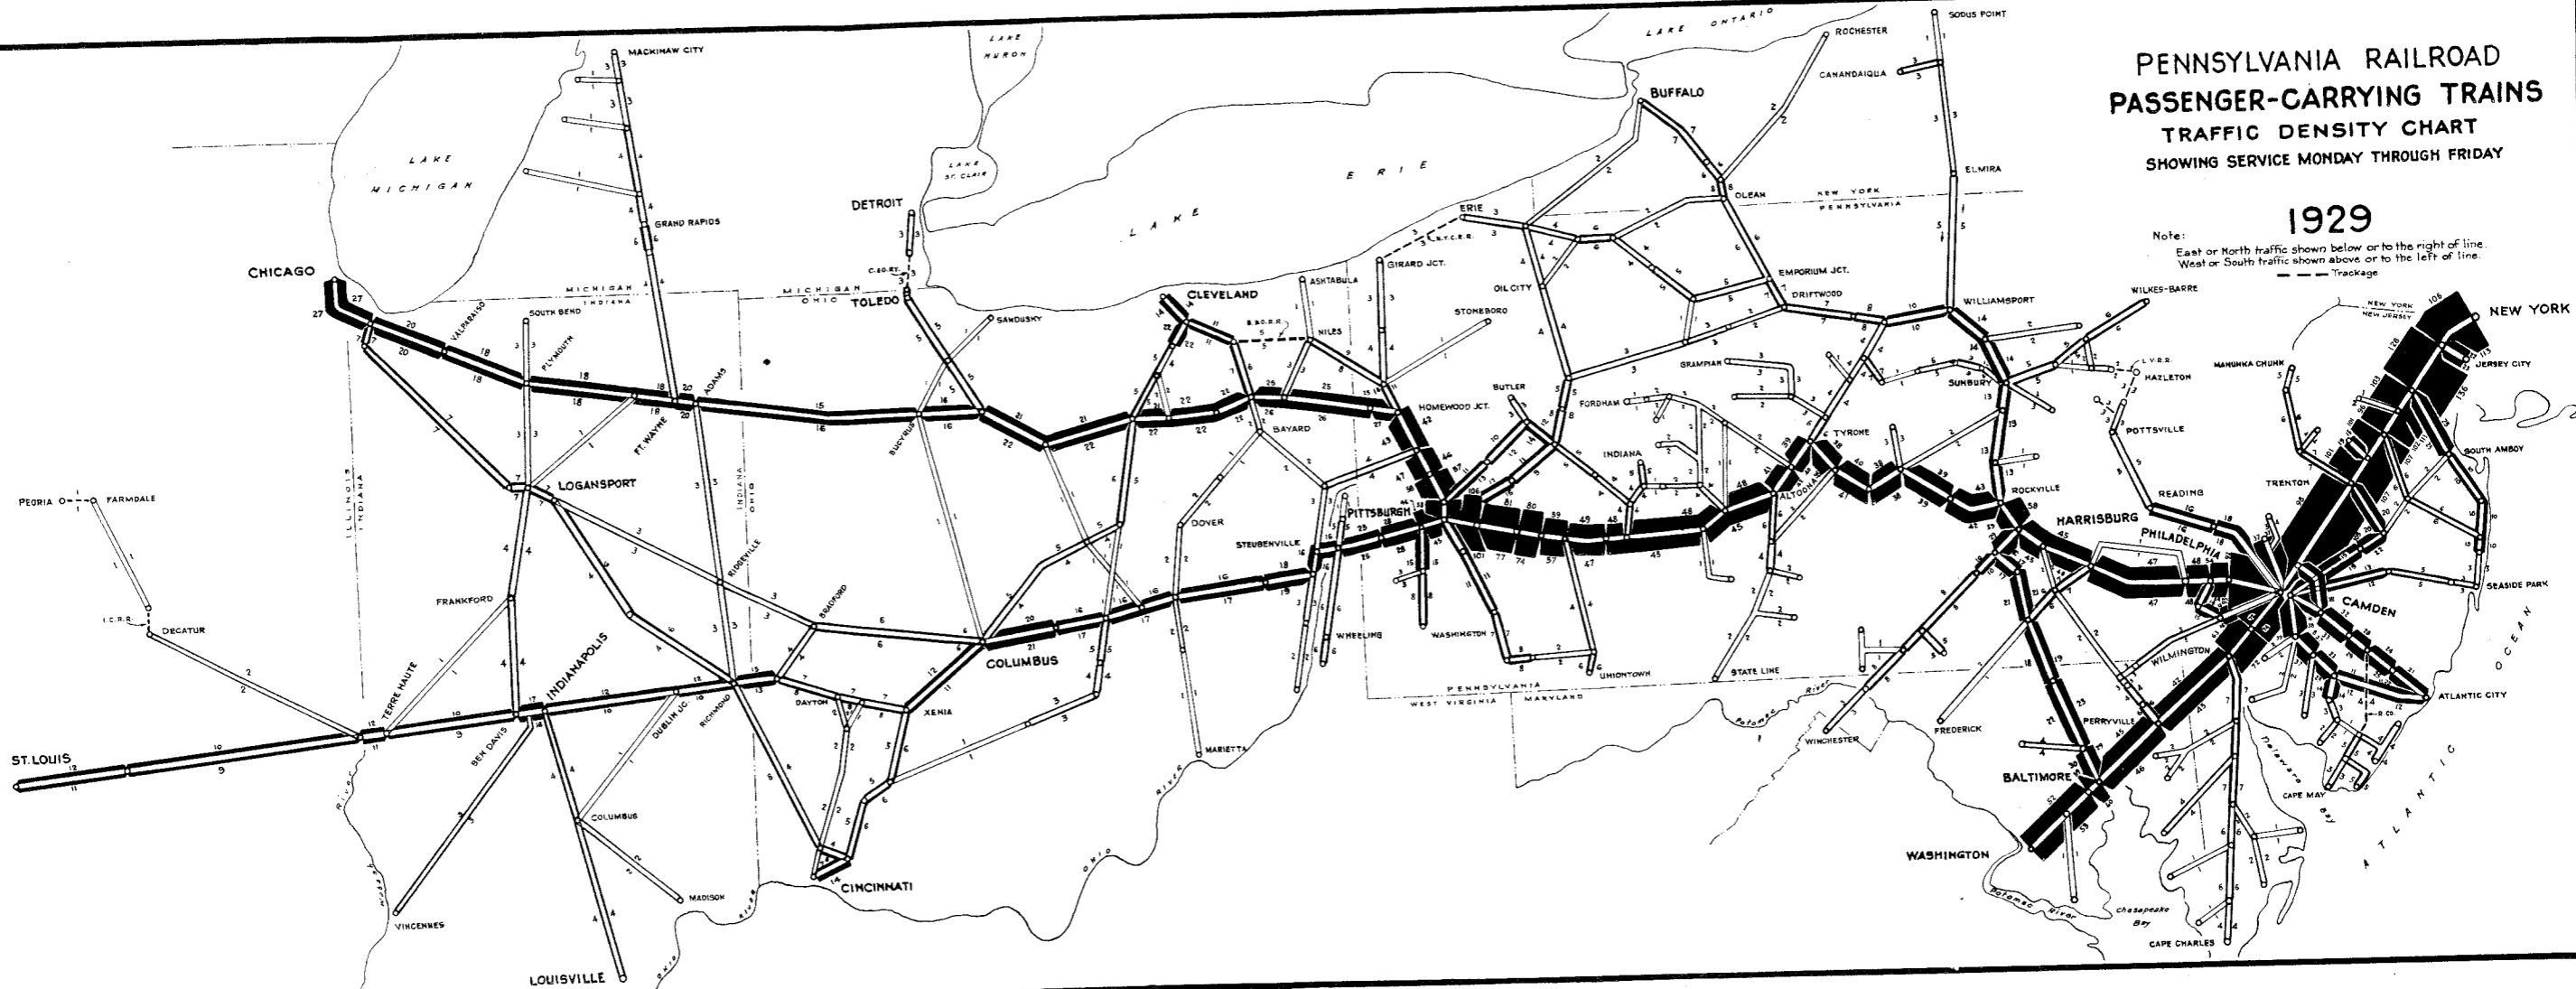

# PENNSYLVANIA RAILROAD PASSENGER-CARRYING TRAINS TRAFFIC DENSITY CHART SHOWING SERVICE MONDAY THROUGH FRIDAY

1929

Note:  
East or North traffic shown below or to the right of line.  
West or South traffic shown above or to the left of line.  
--- Trackage

**PENNSYLVANIA RAILROAD  
SUBURBAN SERVICE  
PASSENGER-CARRYING TRAINS  
TRAFFIC DENSITY CHART  
SHOWING SERVICE MONDAY THROUGH FRIDAY**

**1929**

Note:  
East or North traffic shown below or to the right of line.  
West or South traffic shown above or to the left of line.

**PENNSYLVANIA RAILROAD  
PASSENGER-CARRYING TRAINS  
TRAFFIC DENSITY CHART  
SHOWING SERVICE MONDAY THROUGH FRIDAY**

**1957**

Note:  
East or North traffic shown below or to the right of line.  
West or South traffic shown above or to the left of line.  
--- Trackage

**PENNSYLVANIA RAILROAD  
SUBURBAN SERVICE  
PASSENGER-CARRYING TRAINS**

**TRAFFIC DENSITY CHART  
SHOWING SERVICE MONDAY THROUGH FRIDAY**

**1957**

Note:  
East or North traffic shown below or to the right of line.  
West or South traffic shown above or to the left of line.