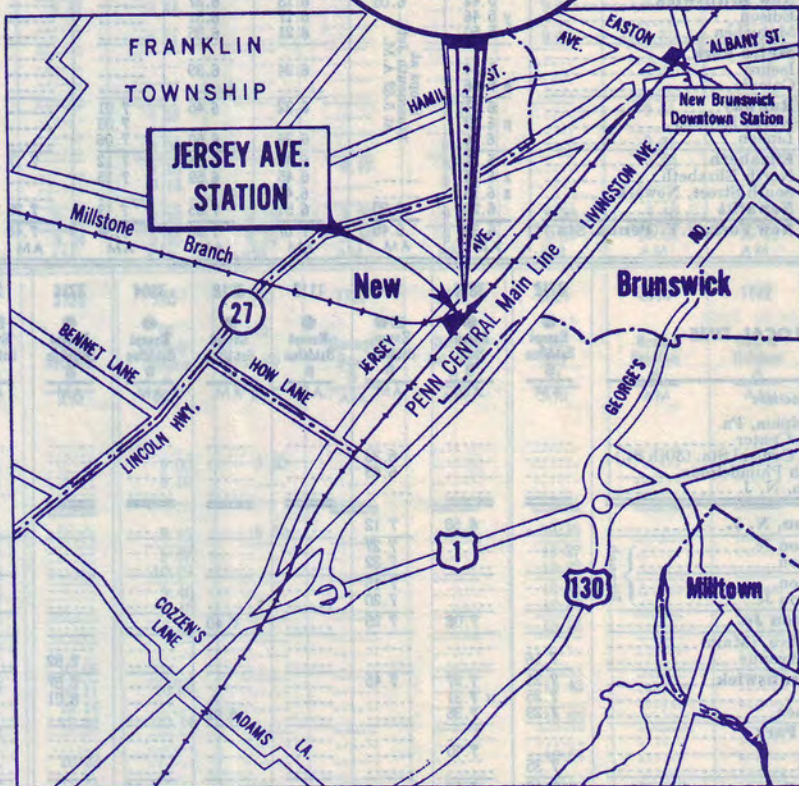

# Trenton New Brunswick New York

AND INTERMEDIATE POINTS

*Train Service*

**PENN CENTRAL**

**TIME TABLE**

Local Time

TRENTON PRINCETON NEW BRUNSWICK  
ELIZABETH NEWARK NEW YORK

**Penn Central  
now provides  
instant hotel room  
confirmation for  
weekends in  
New York City  
at...**

THE ROOSEVELT

THE COMMODORE

THE BILTMORE

For complete information ask your Penn Central Ticket Agent.

# Now at

**JERSEY AVENUE**

**—MORE SERVICE**

**—MORE PARKING**

**Live in Somerset  
or lower Middlesex  
County?**

**Then take the train at the Jersey Avenue "Park 'n Ride" Station. You'll get to and from your destination faster. You'll find travel easier, more convenient. You'll like it!**