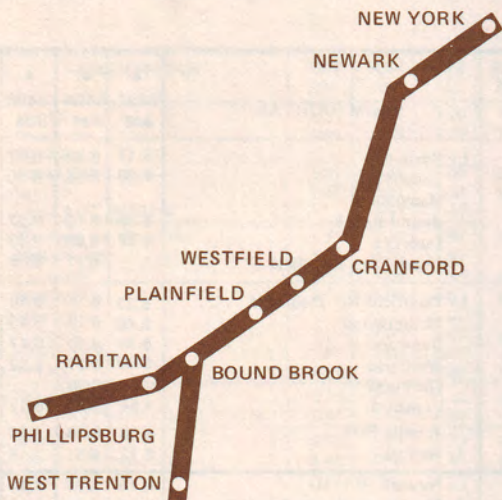

RARITAN VALLEY LINE

New York—Newark—Westfield—
Plainfield—Raritan—Phillipsburg—
West Trenton
AND INTERMEDIATE POINTS

TIMETABLE EFFECTIVE JULY 29, 1979
Revised December 16, 1979

N.J.D.O.T. Commuter Rail Service

1-day round-trip tickets are not valid on certain trains. See the symbols in the schedule headings and the explanations for them in the footnotes. These tickets will not be sold from New York on the train. 1-day round-trip tickets are valid on all trains on Sat., Sun. and holidays (days celebrated as New Year's Day, Washington's Birthday, Good Friday, Memorial Day, Independence Day, Labor Day, Thanksgiving Day and Christmas Day, or the Monday immediately following if any of these holidays fall on Sunday.) 1-day round-trip tickets to and from stations North Branch to Phillipsburg are good on all trains.