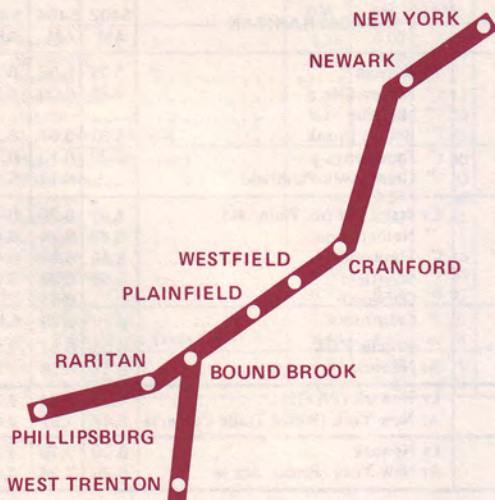

RARITAN VALLEY LINE

New York—Newark—Westfield—
Plainfield—Raritan—Phillipsburg—
West Trenton
AND INTERMEDIATE POINTS

and Intermediate Stations

TIMETABLE

Effective August 7, 1978

MONDAYS thru FRIDAYS except HOLIDAYS
(see NOTE below)

1-day round-trip tickets are not valid on certain trains. See the symbols in the schedule headings and the explanations for them in the footnotes. These tickets will not be sold from New York on the train. 1-day round-trip tickets are valid on all trains on Sat., Sun. and holidays (days celebrated as New Year's Day, Washington's Birthday, Good Friday, Memorial Day, Independence Day, Labor Day, Thanksgiving Day and Christmas Day, or the Monday immediately following if any of these holidays fall on Sunday.) 1-day round-trip tickets to and from stations North Branch to Phillipsburg are good on all trains.