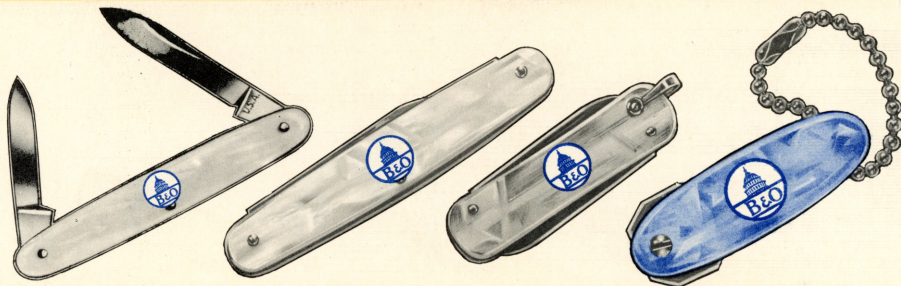

No. B. & O. 11—Two Blade Knife with the highest quality steel blades. White sea pearl handle with the B. & O. emblem in blue.

Price 40 cents

No. B. & O. 17—A Two Blade Knife with chrome link attachment. Has highest quality steel blades. Lustrous white pearl handle with the emblem in blue.

Price 40 cents

CROWN COMPANY • 133 NO. WACKER DR. CHICAGO, ILL.

CROWN COMPANY
Promotional Advertising Products
133 N. Wacker Drive . . . Chicago, Ill.

ORDER BLANK

MINIMUM ORDER $1.00

Please Ship to _____
Name _____ Title _____ Department _____
Address _____

QUANTITY	ITEM	PRICE	TOTAL
	No. B. & O. 140—Ladies or Golf Pencil	.15 ea.	
	No. B. & O. 136—Octagonal Pencil White Pearl	.20 ea.	
	No. B. & O. 136B—Octagon Pencil Blue Plastic	.20 ea.	
	No. B. & O. 1000—Ultra Modern Round Pencil	.30 ea.	
	No. B. & O. 9—2 Blade Knife	.30 ea.	
	No. B. & O. 11—2 Blade Knife	.40 ea.	
	No. B. & O. 17—Knife with Link Attachment	.40 ea.	
	No. B. & O. 250—Snap-It Key Holder Blue Pearl	.10 ea.	

Check or Money Order for $ _____ enclosed.

"ALL 50,000 OF US
INVITE YOU TO USE OUR SERVICE"