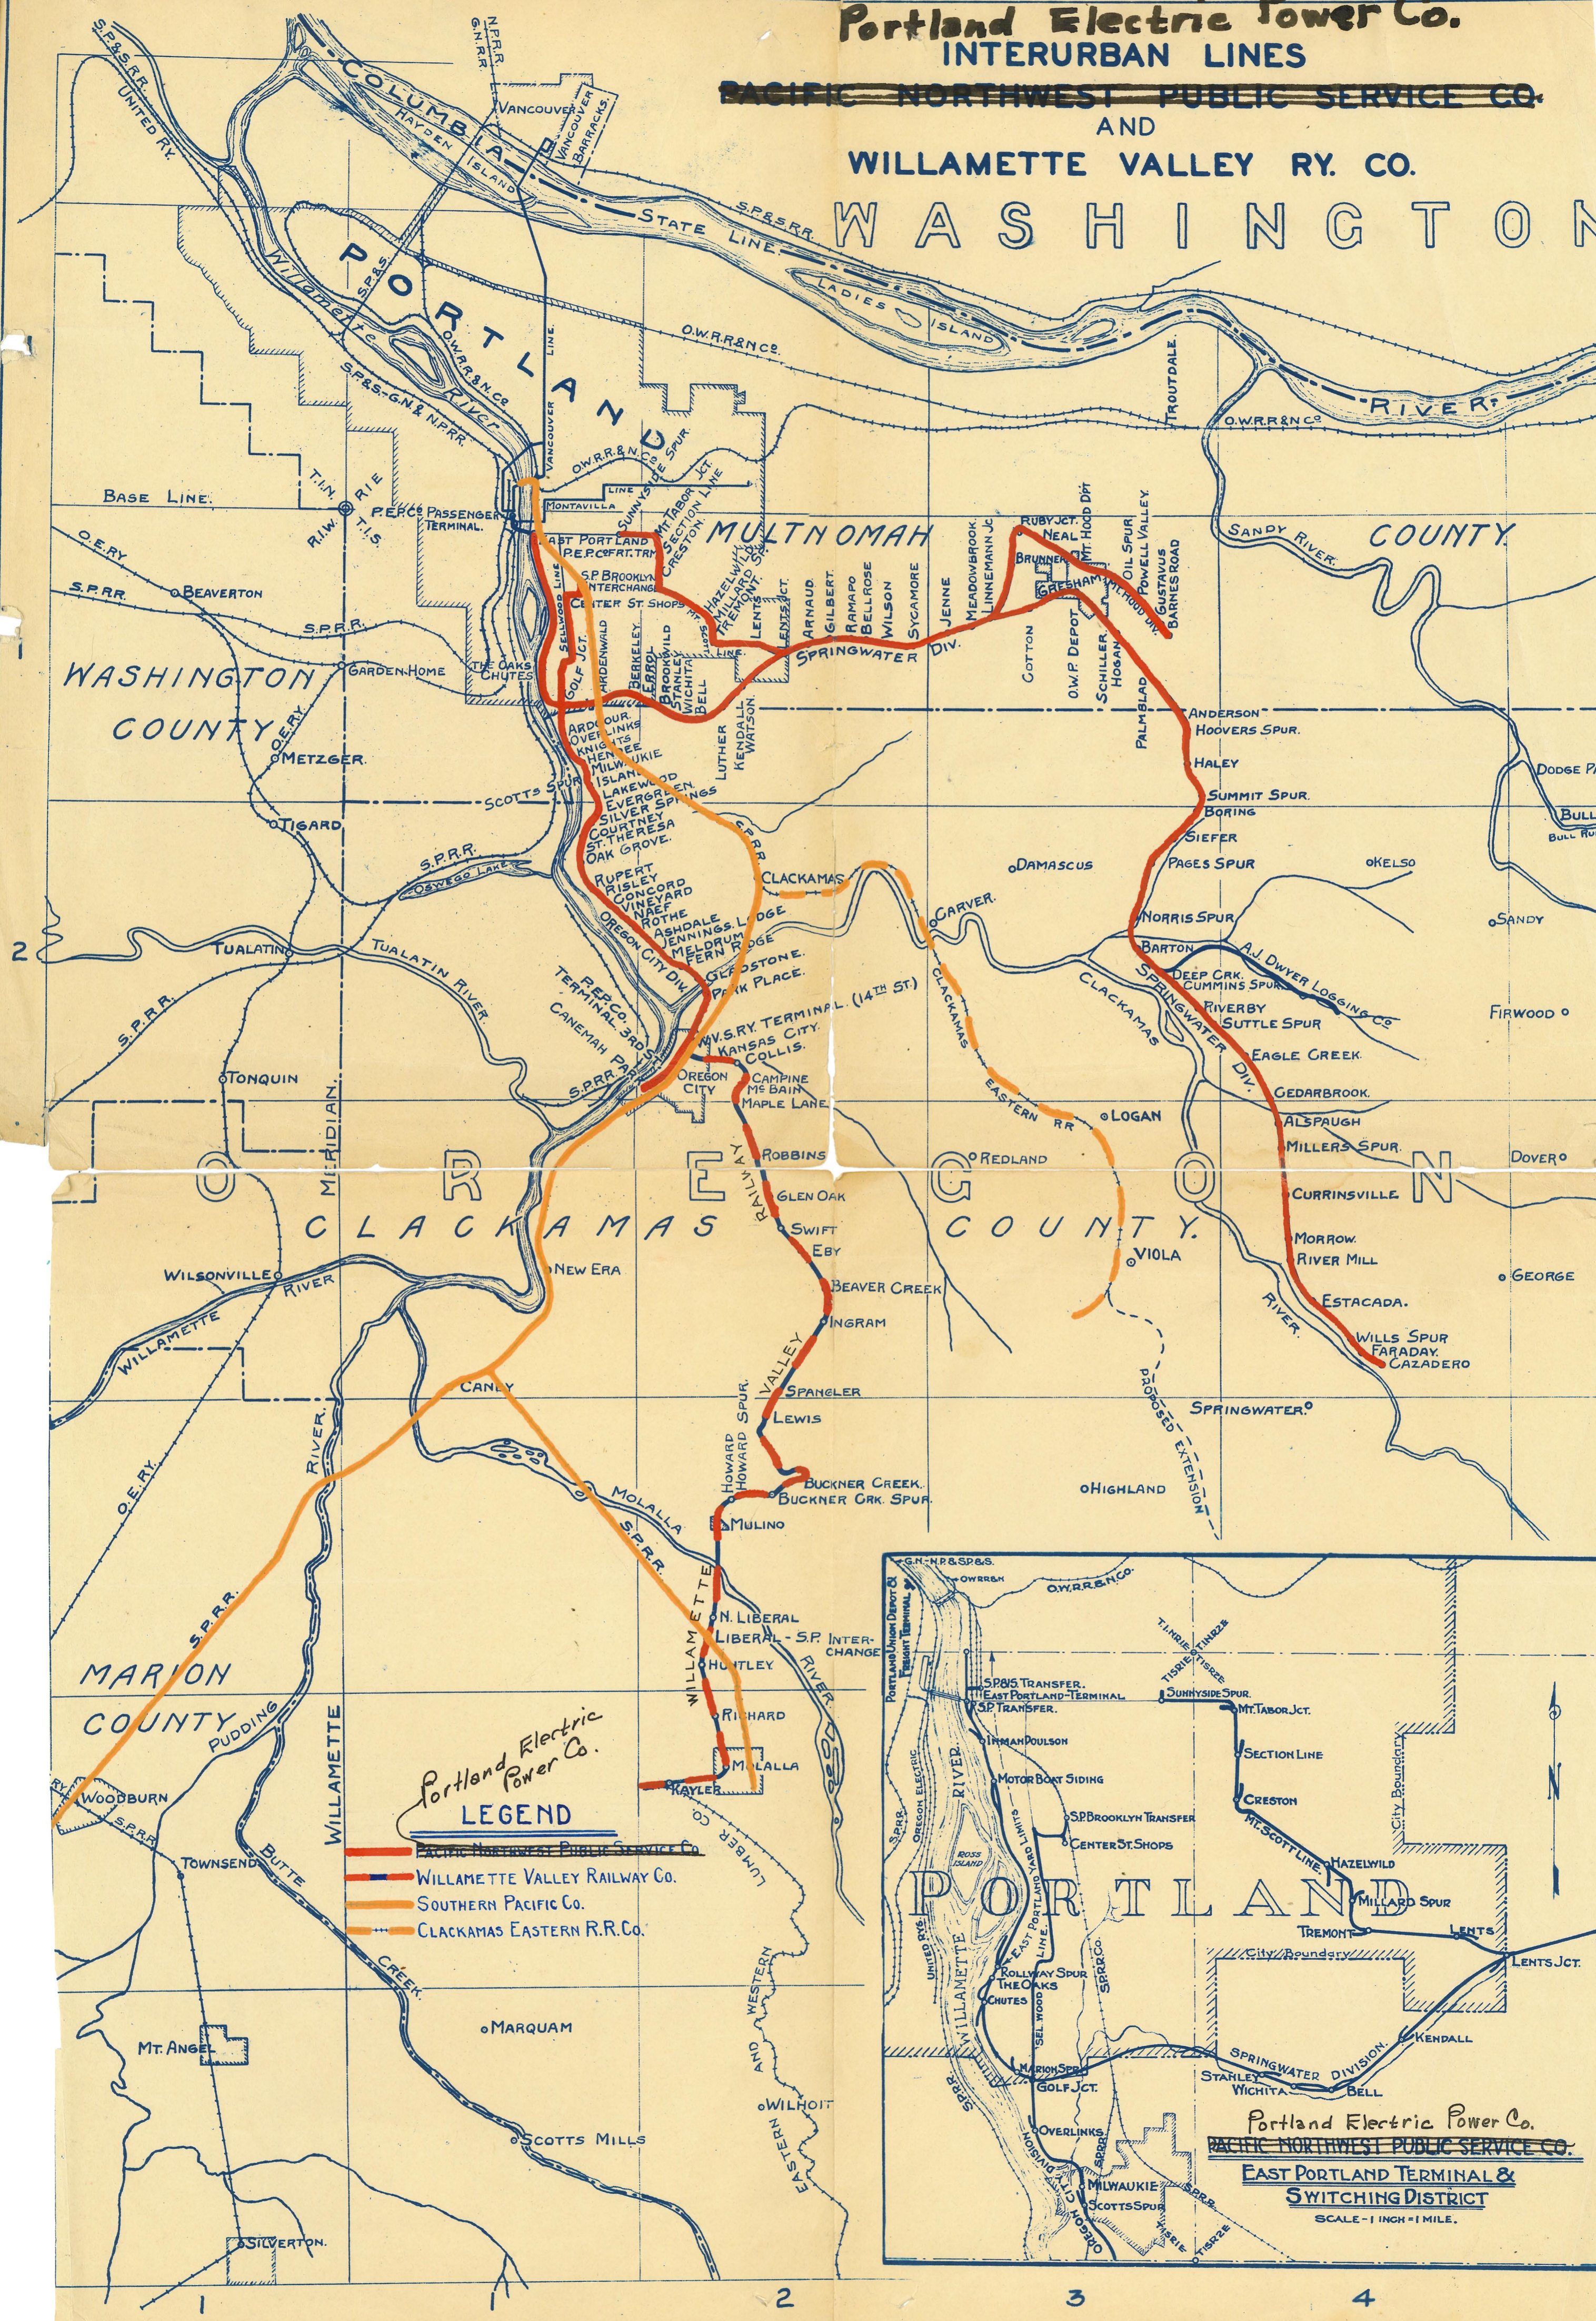

# Portland Electric Power Co. INTERURBAN LINES

~~PACIFIC NORTHWEST PUBLIC SERVICE CO.~~

AND

WILLAMETTE VALLEY RY. CO.

# WASHINGTON

Portland Electric Power Co.  
**LEGEND**

- Pacific Northwest Public Service Co.
- Willamette Valley Railway Co.
- Southern Pacific Co.
- Clackamas Eastern R.R. Co.

Portland Electric Power Co.  
~~PACIFIC NORTHWEST PUBLIC SERVICE CO.~~  
**EAST PORTLAND TERMINAL & SWITCHING DISTRICT**  
SCALE - 1 INCH = 1 MILE.