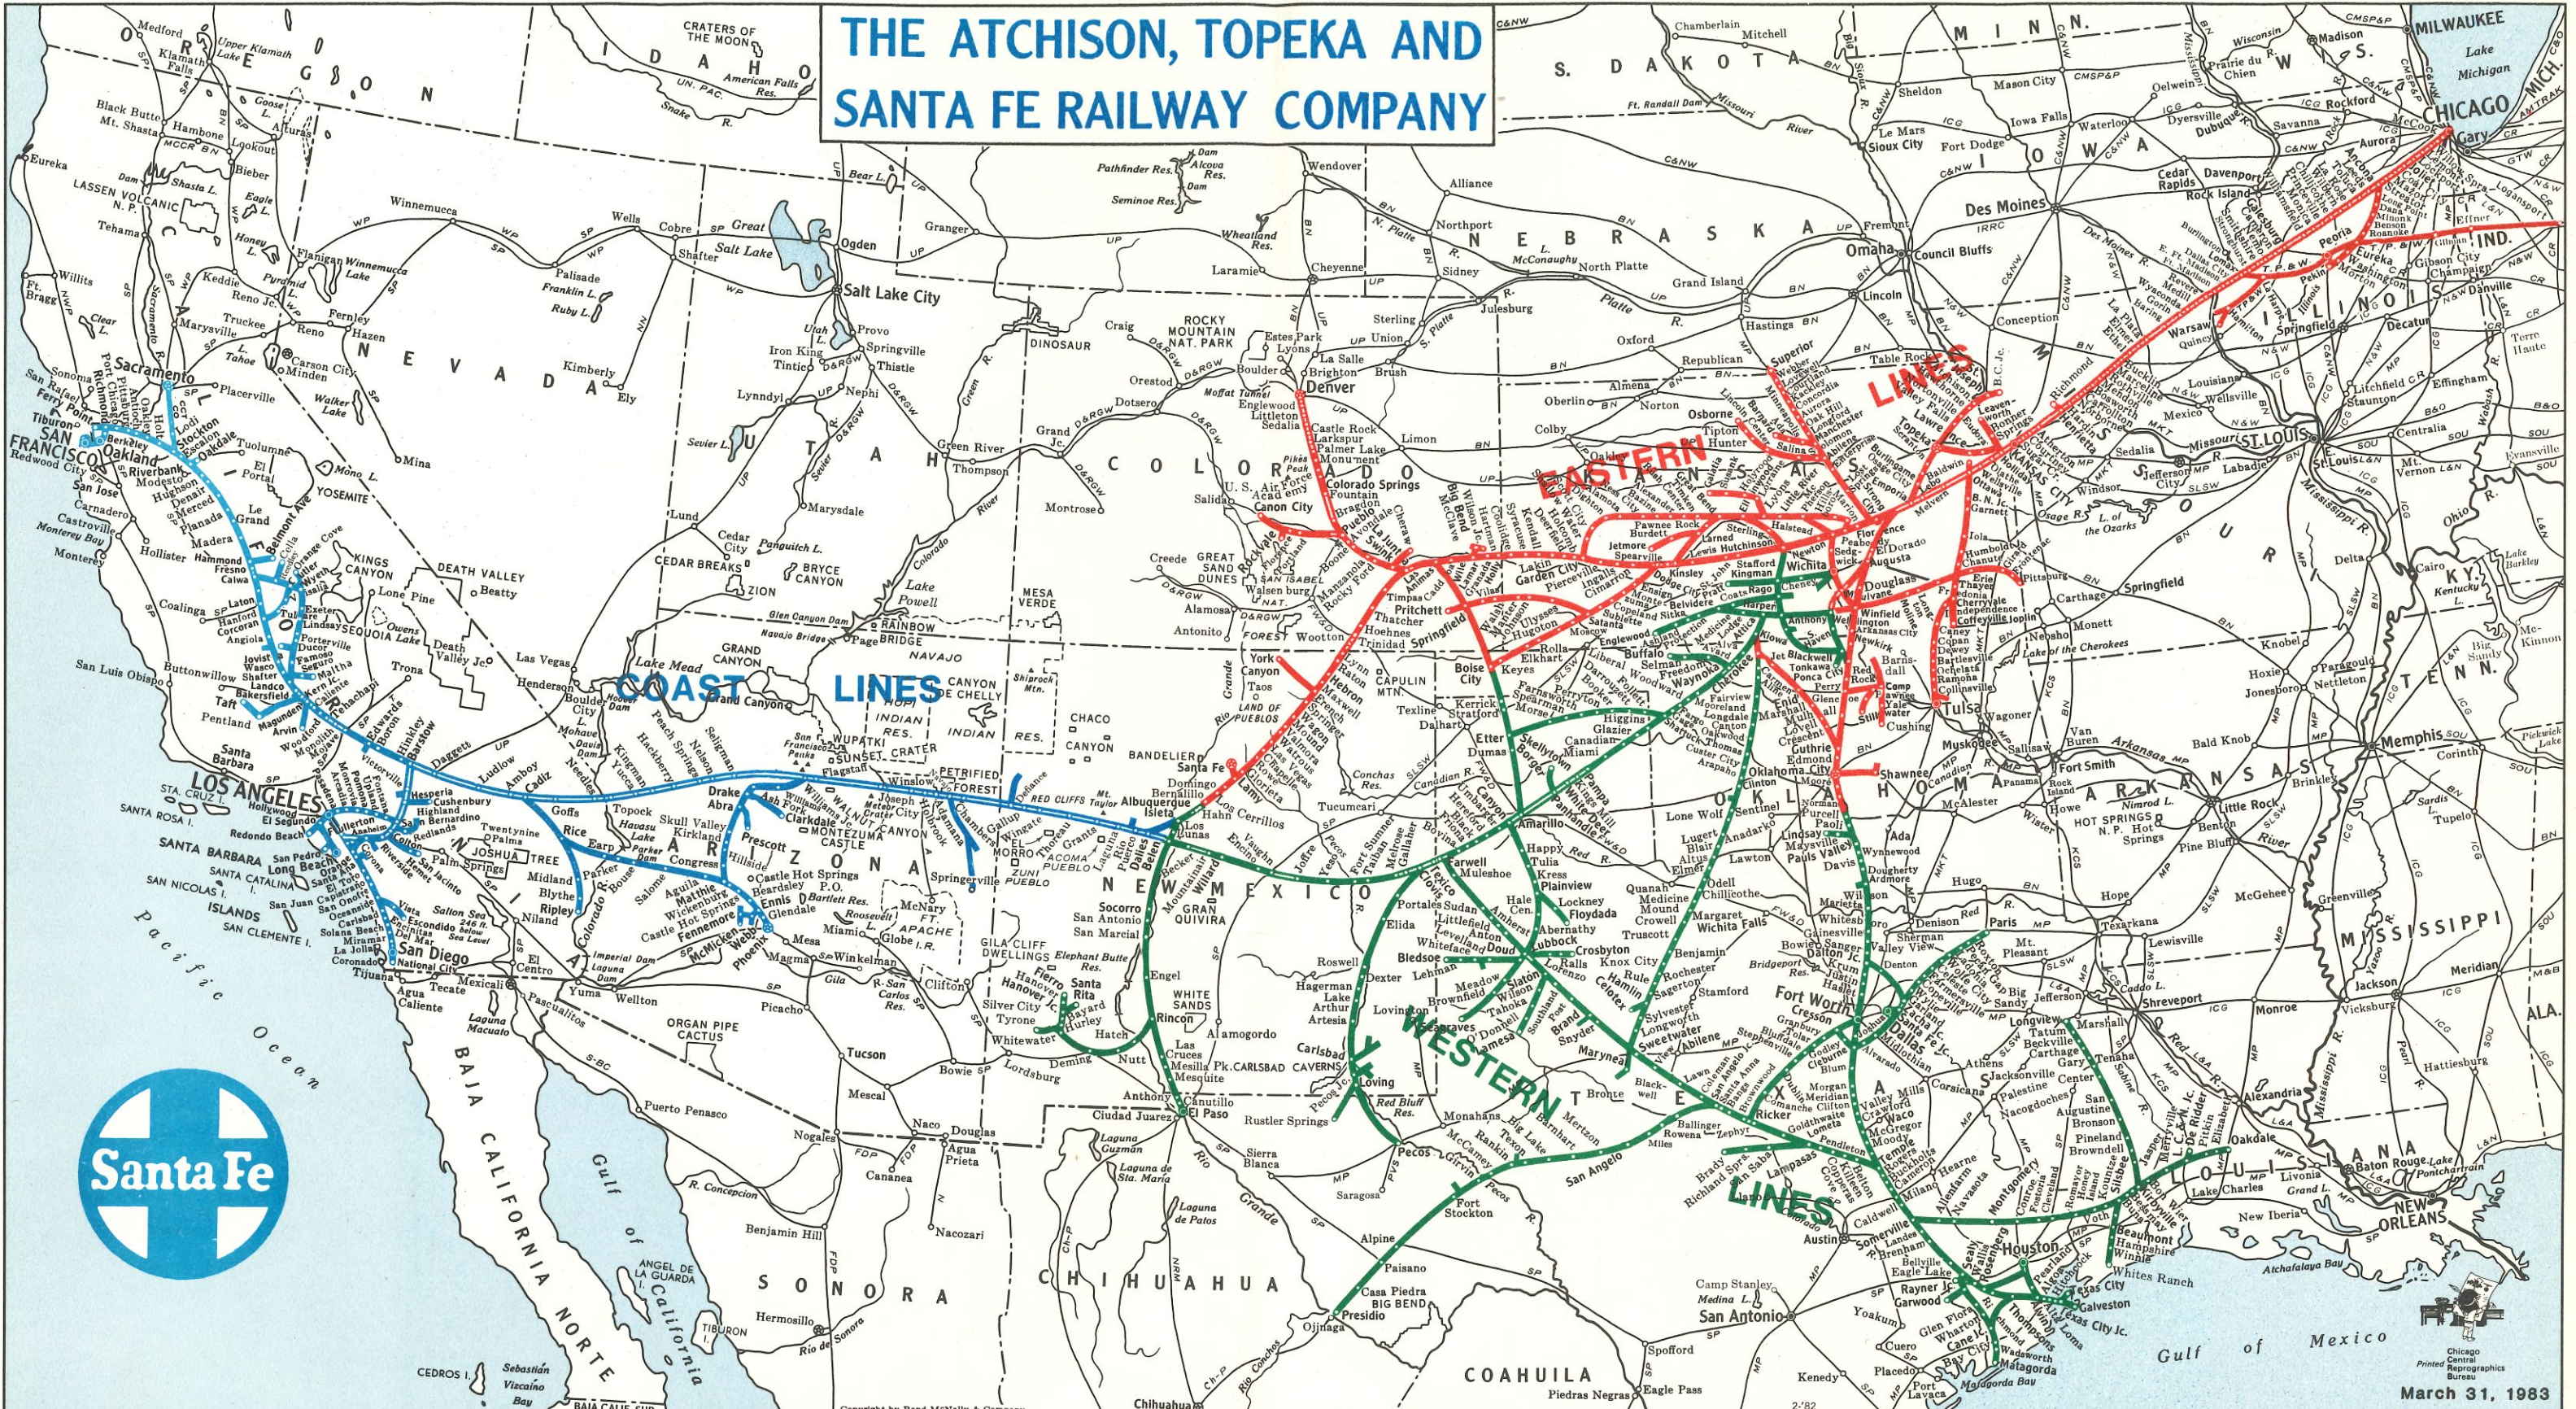

# THE ATCHISON, TOPEKA AND SANTA FE RAILWAY COMPANY

Central Standard Time : East of Dodge City , Clovis and Scott City. Pacific Standard Time : Needles and West Thereof, and West of Ogden and Parker. Operated Road Miles 11,947

Mountain Standard Time : East of Ogden , Needles and Parker.....West of Dodge City and Clovis, and Points Scott City to Garden City.

March 31, 1983