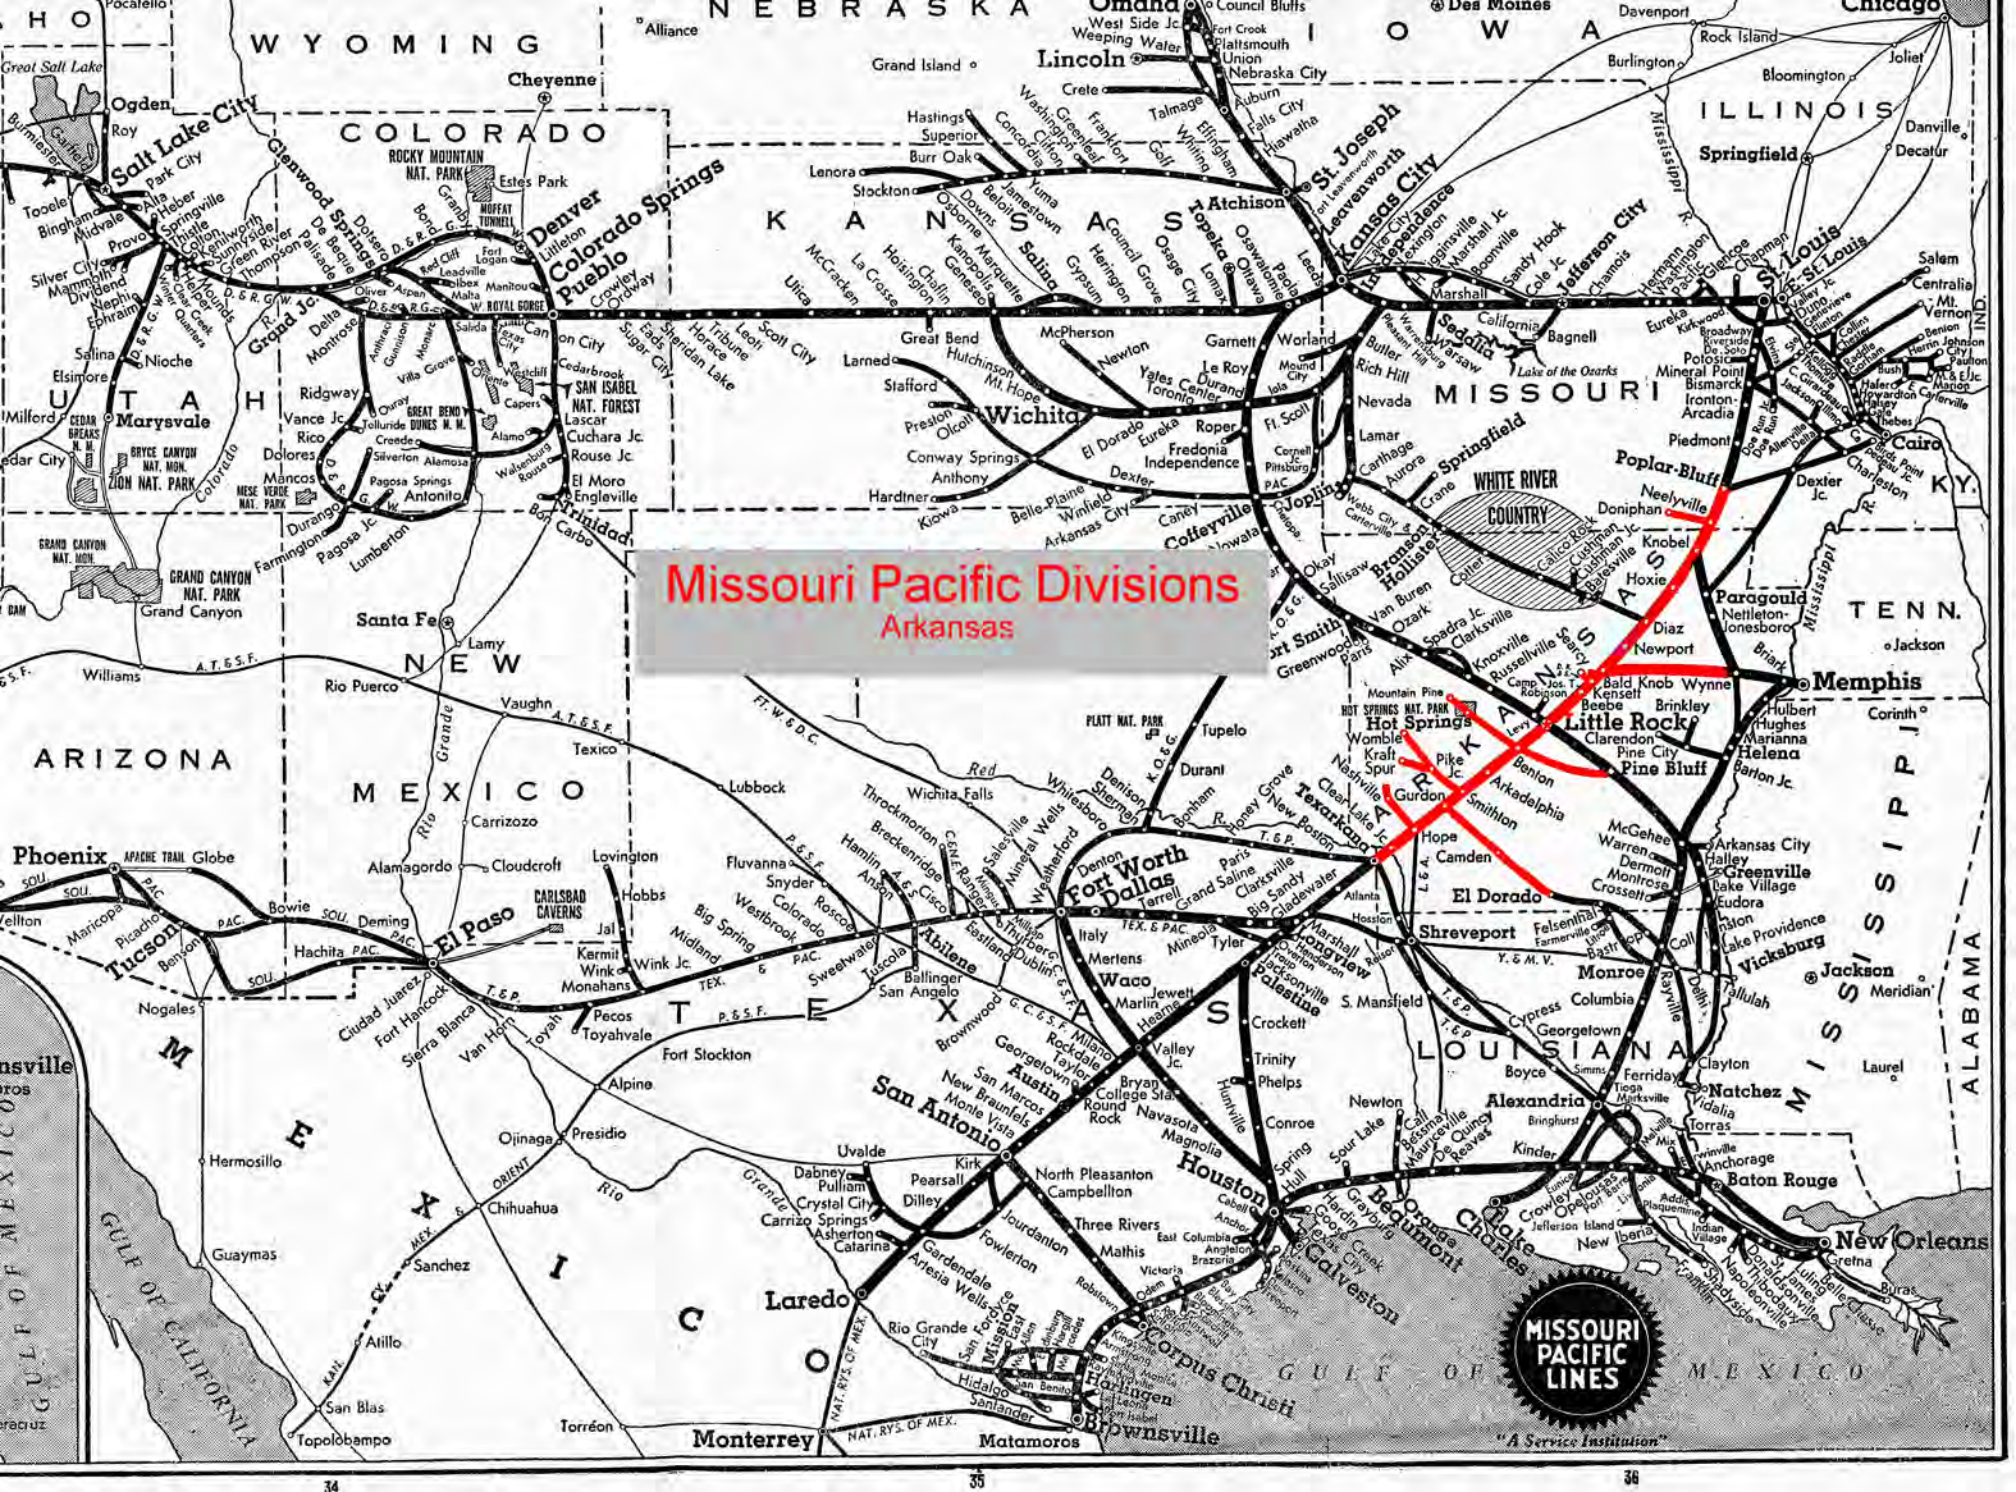

Missouri Pacific Divisions
Arkansas

"A Service Institution"