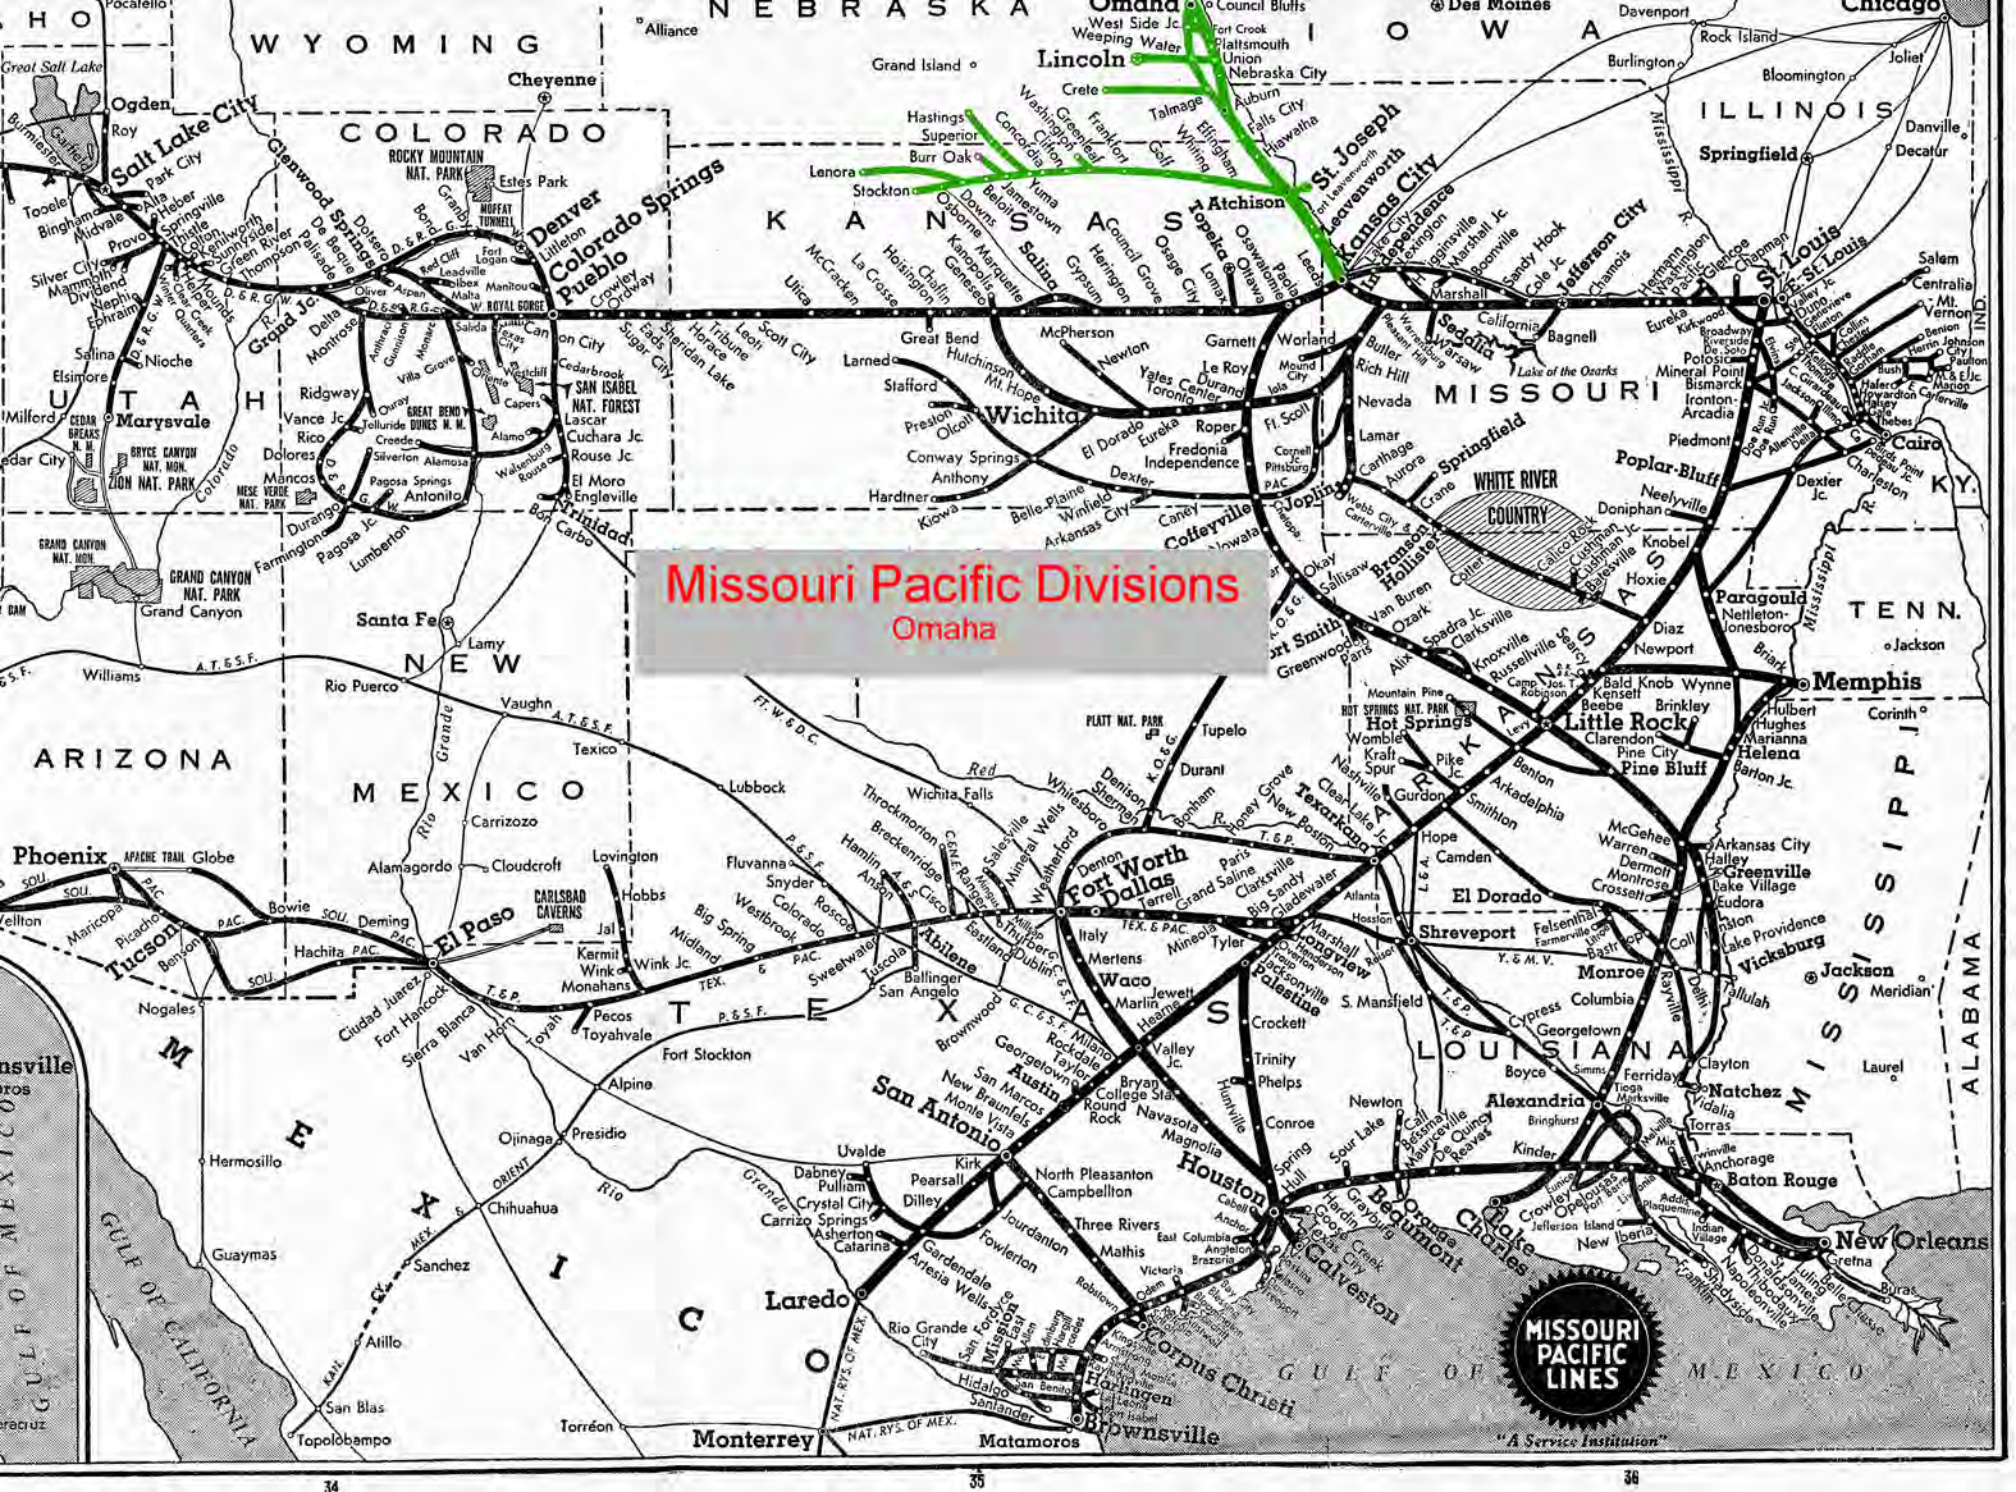

Missouri Pacific Divisions
Omaha