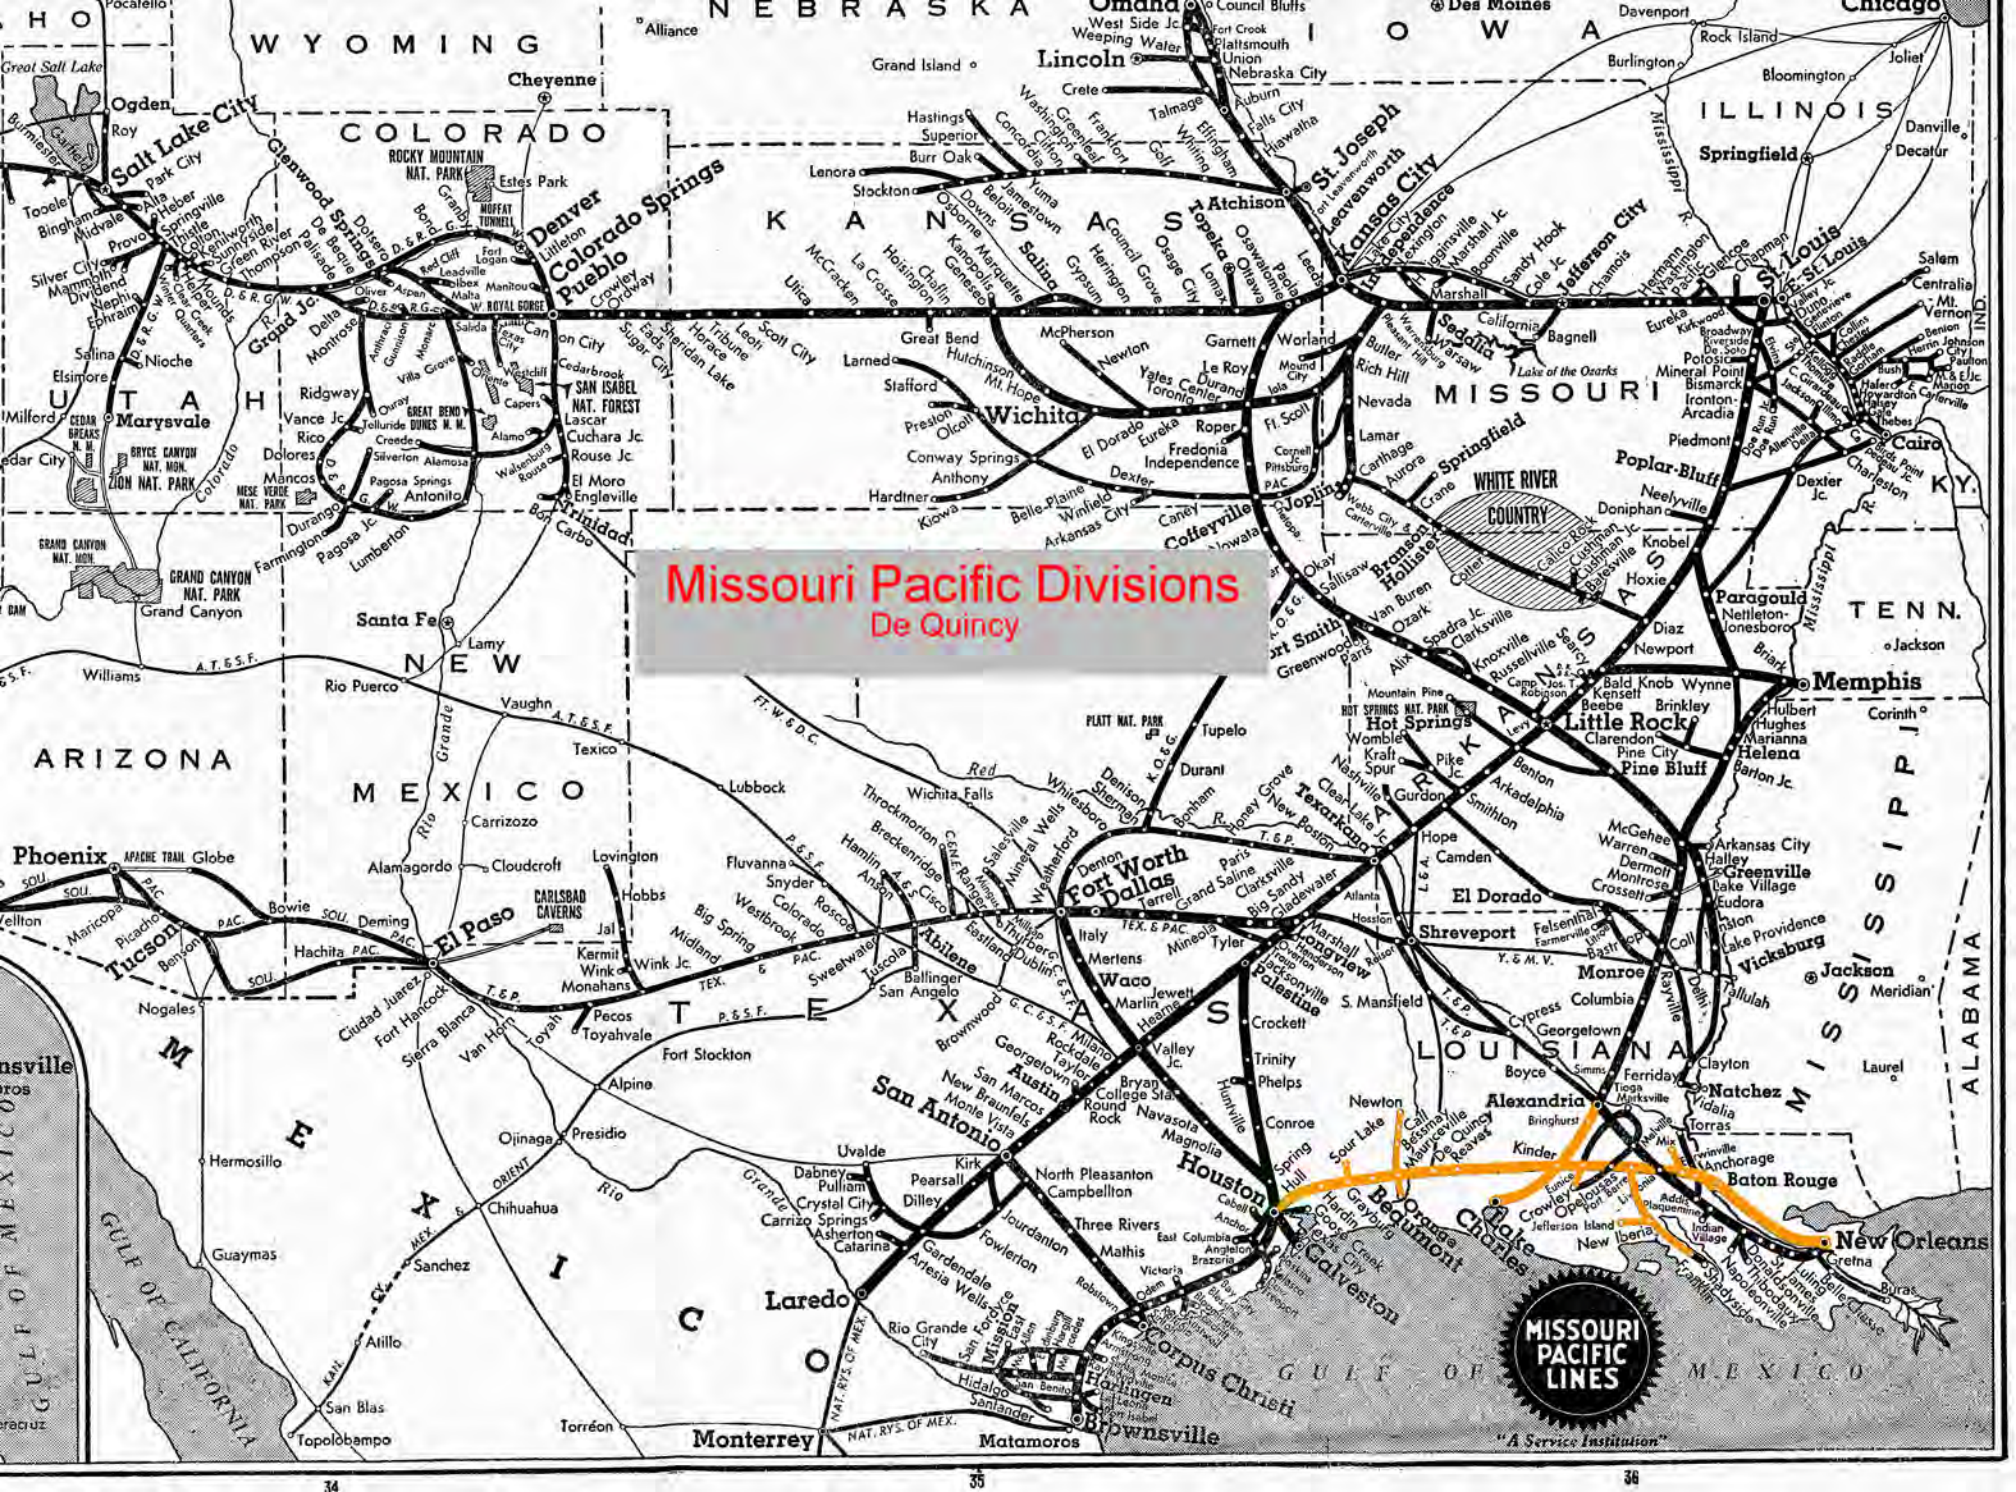

Missouri Pacific Divisions
De Quincy