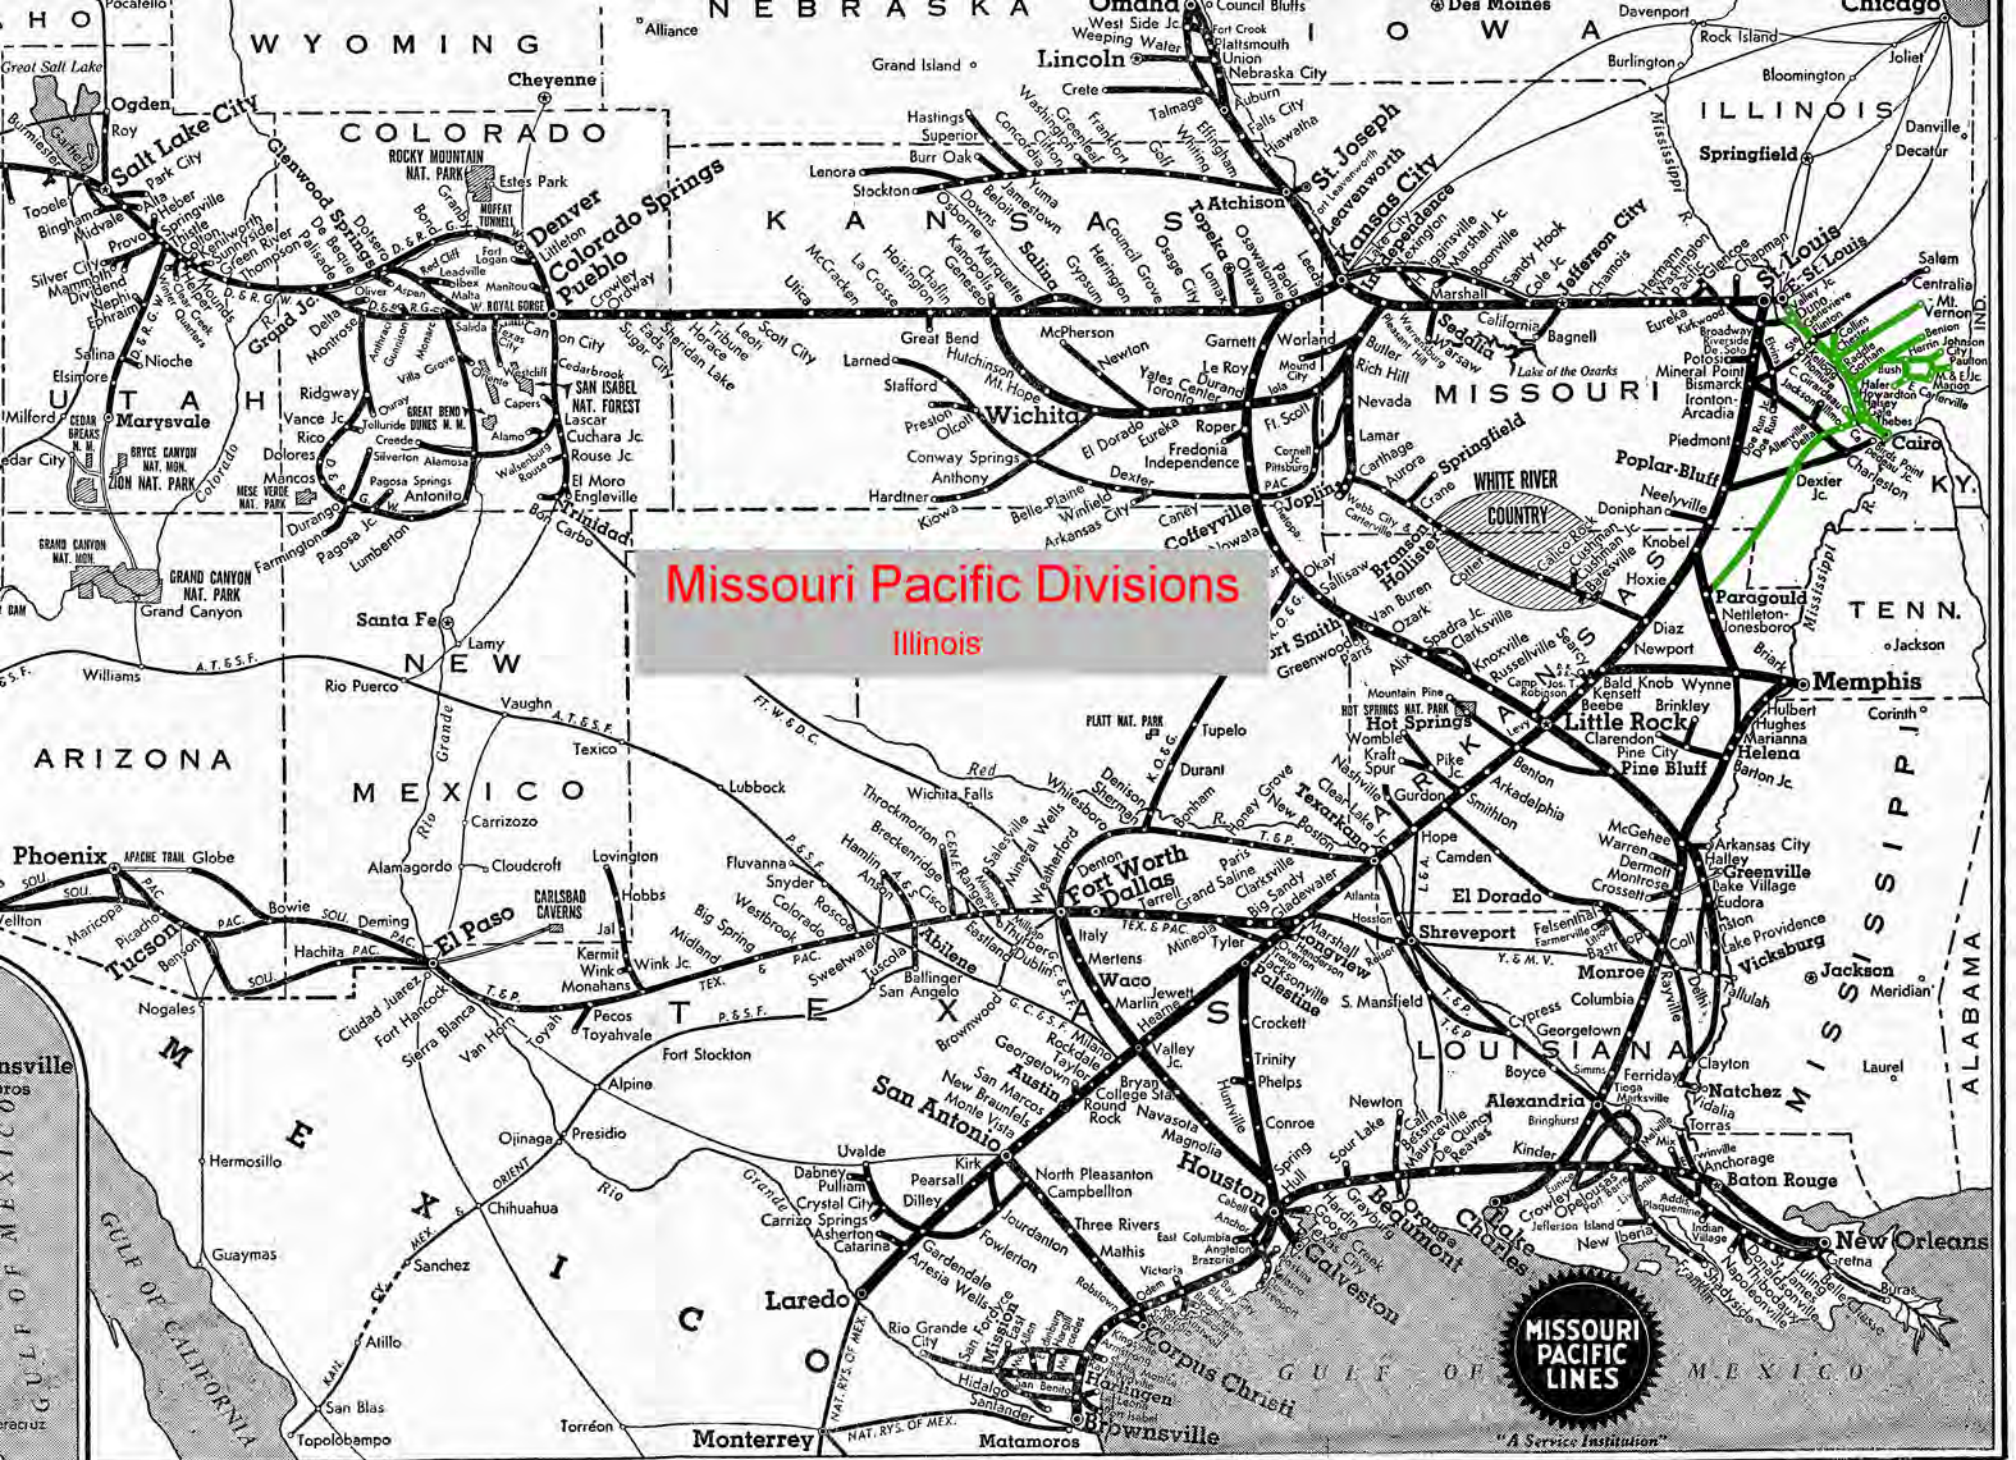

Missouri Pacific Divisions
Illinois

"A Service Institution"