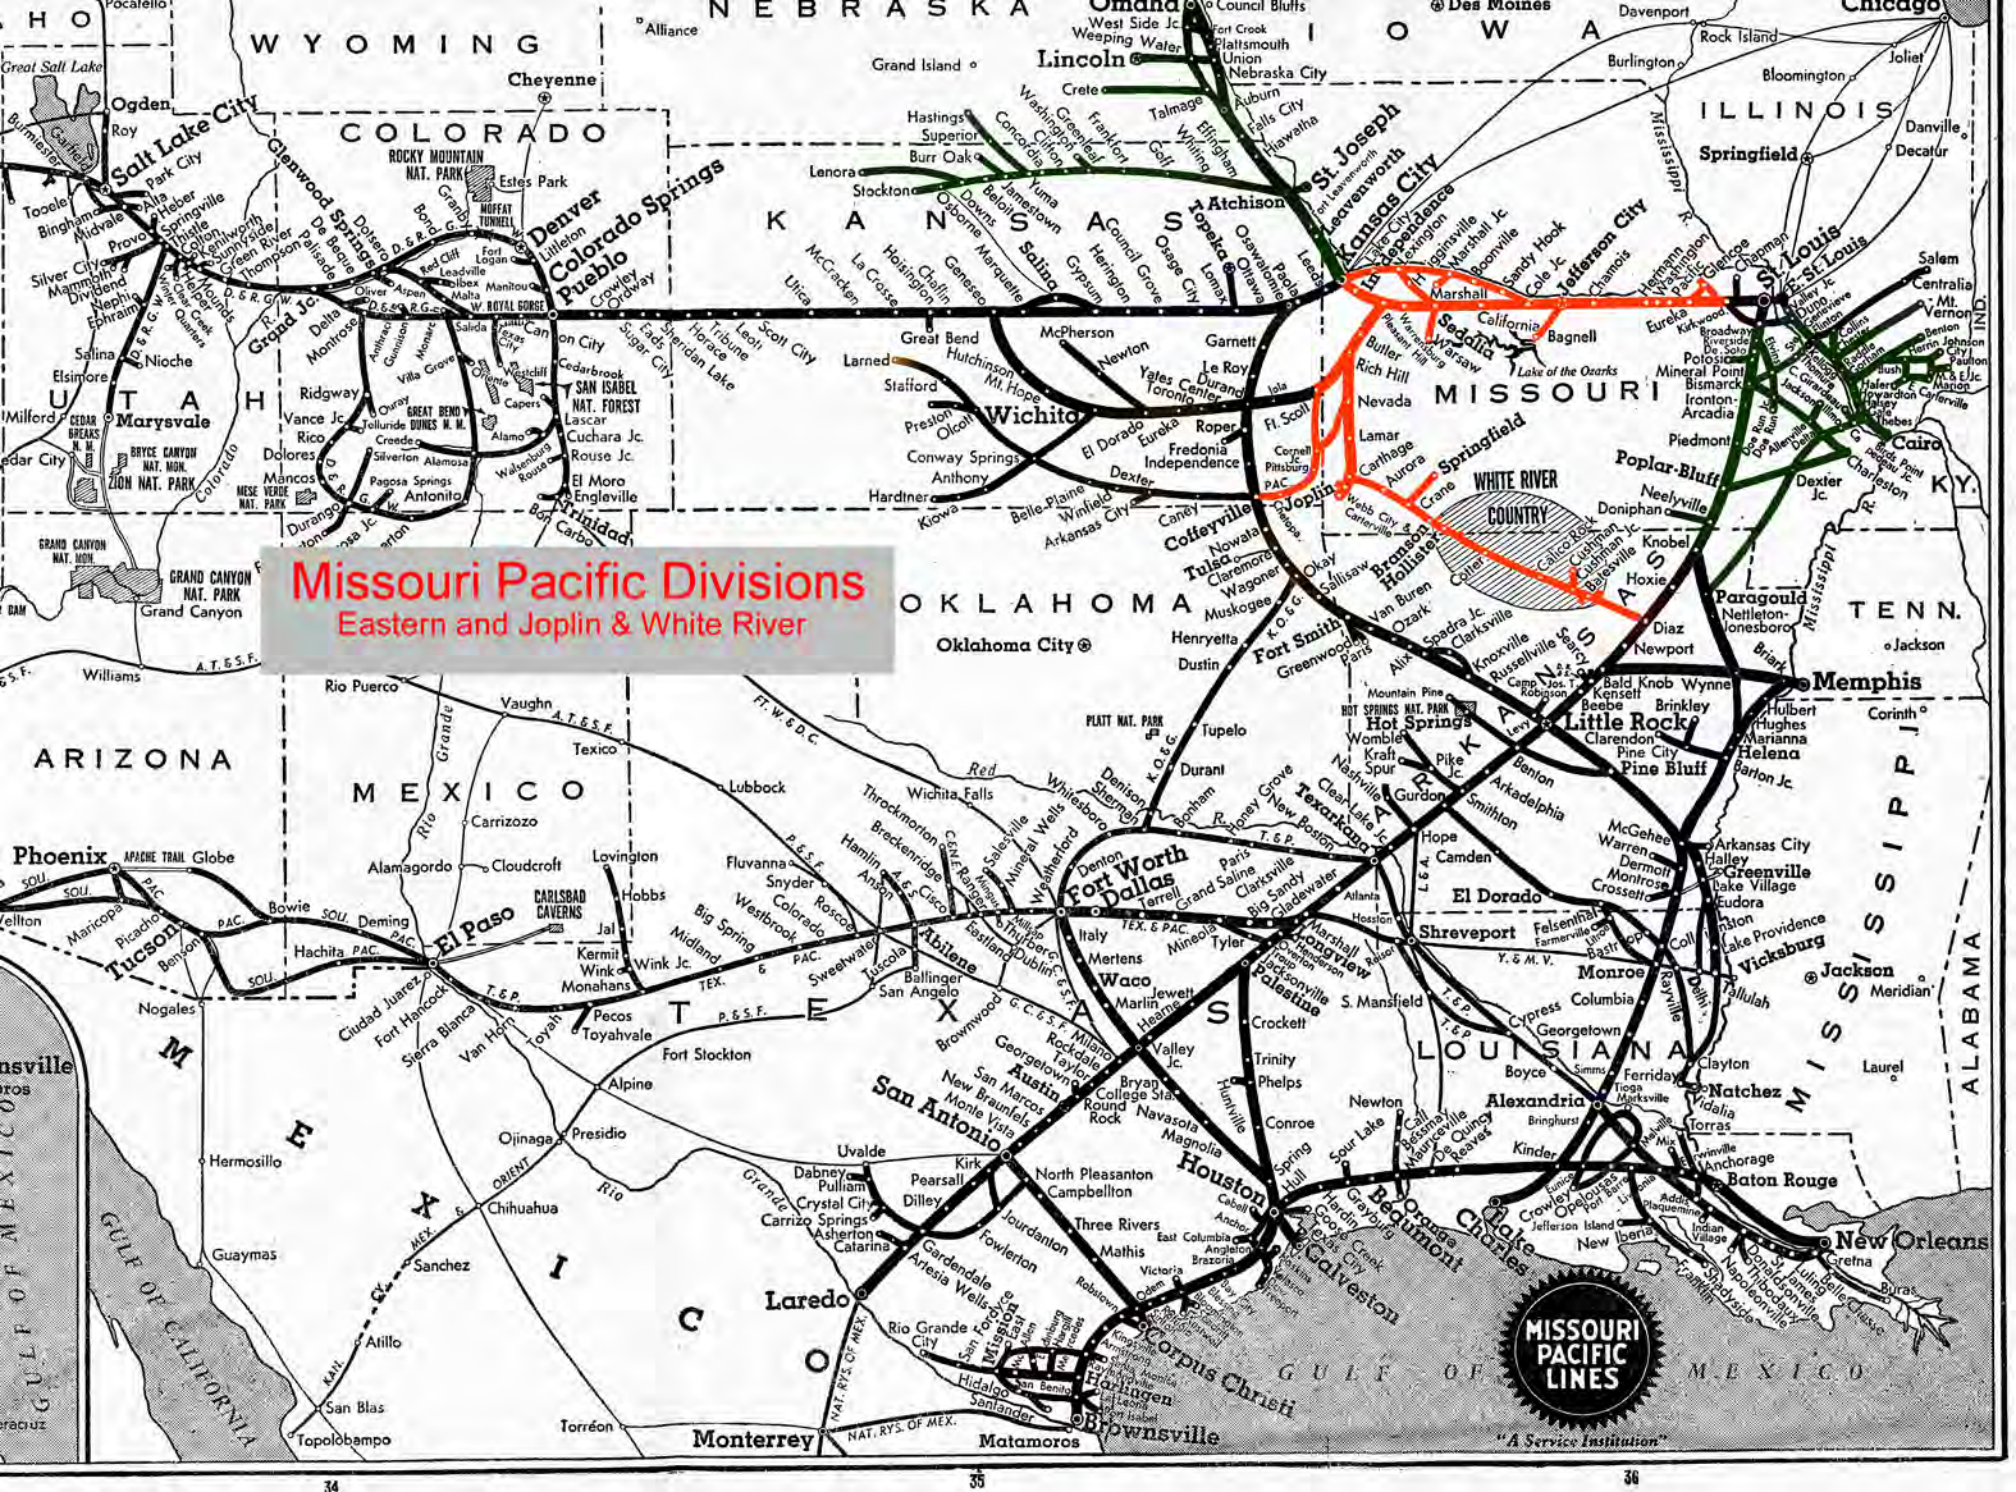

Missouri Pacific Divisions
Eastern and Joplin & White River