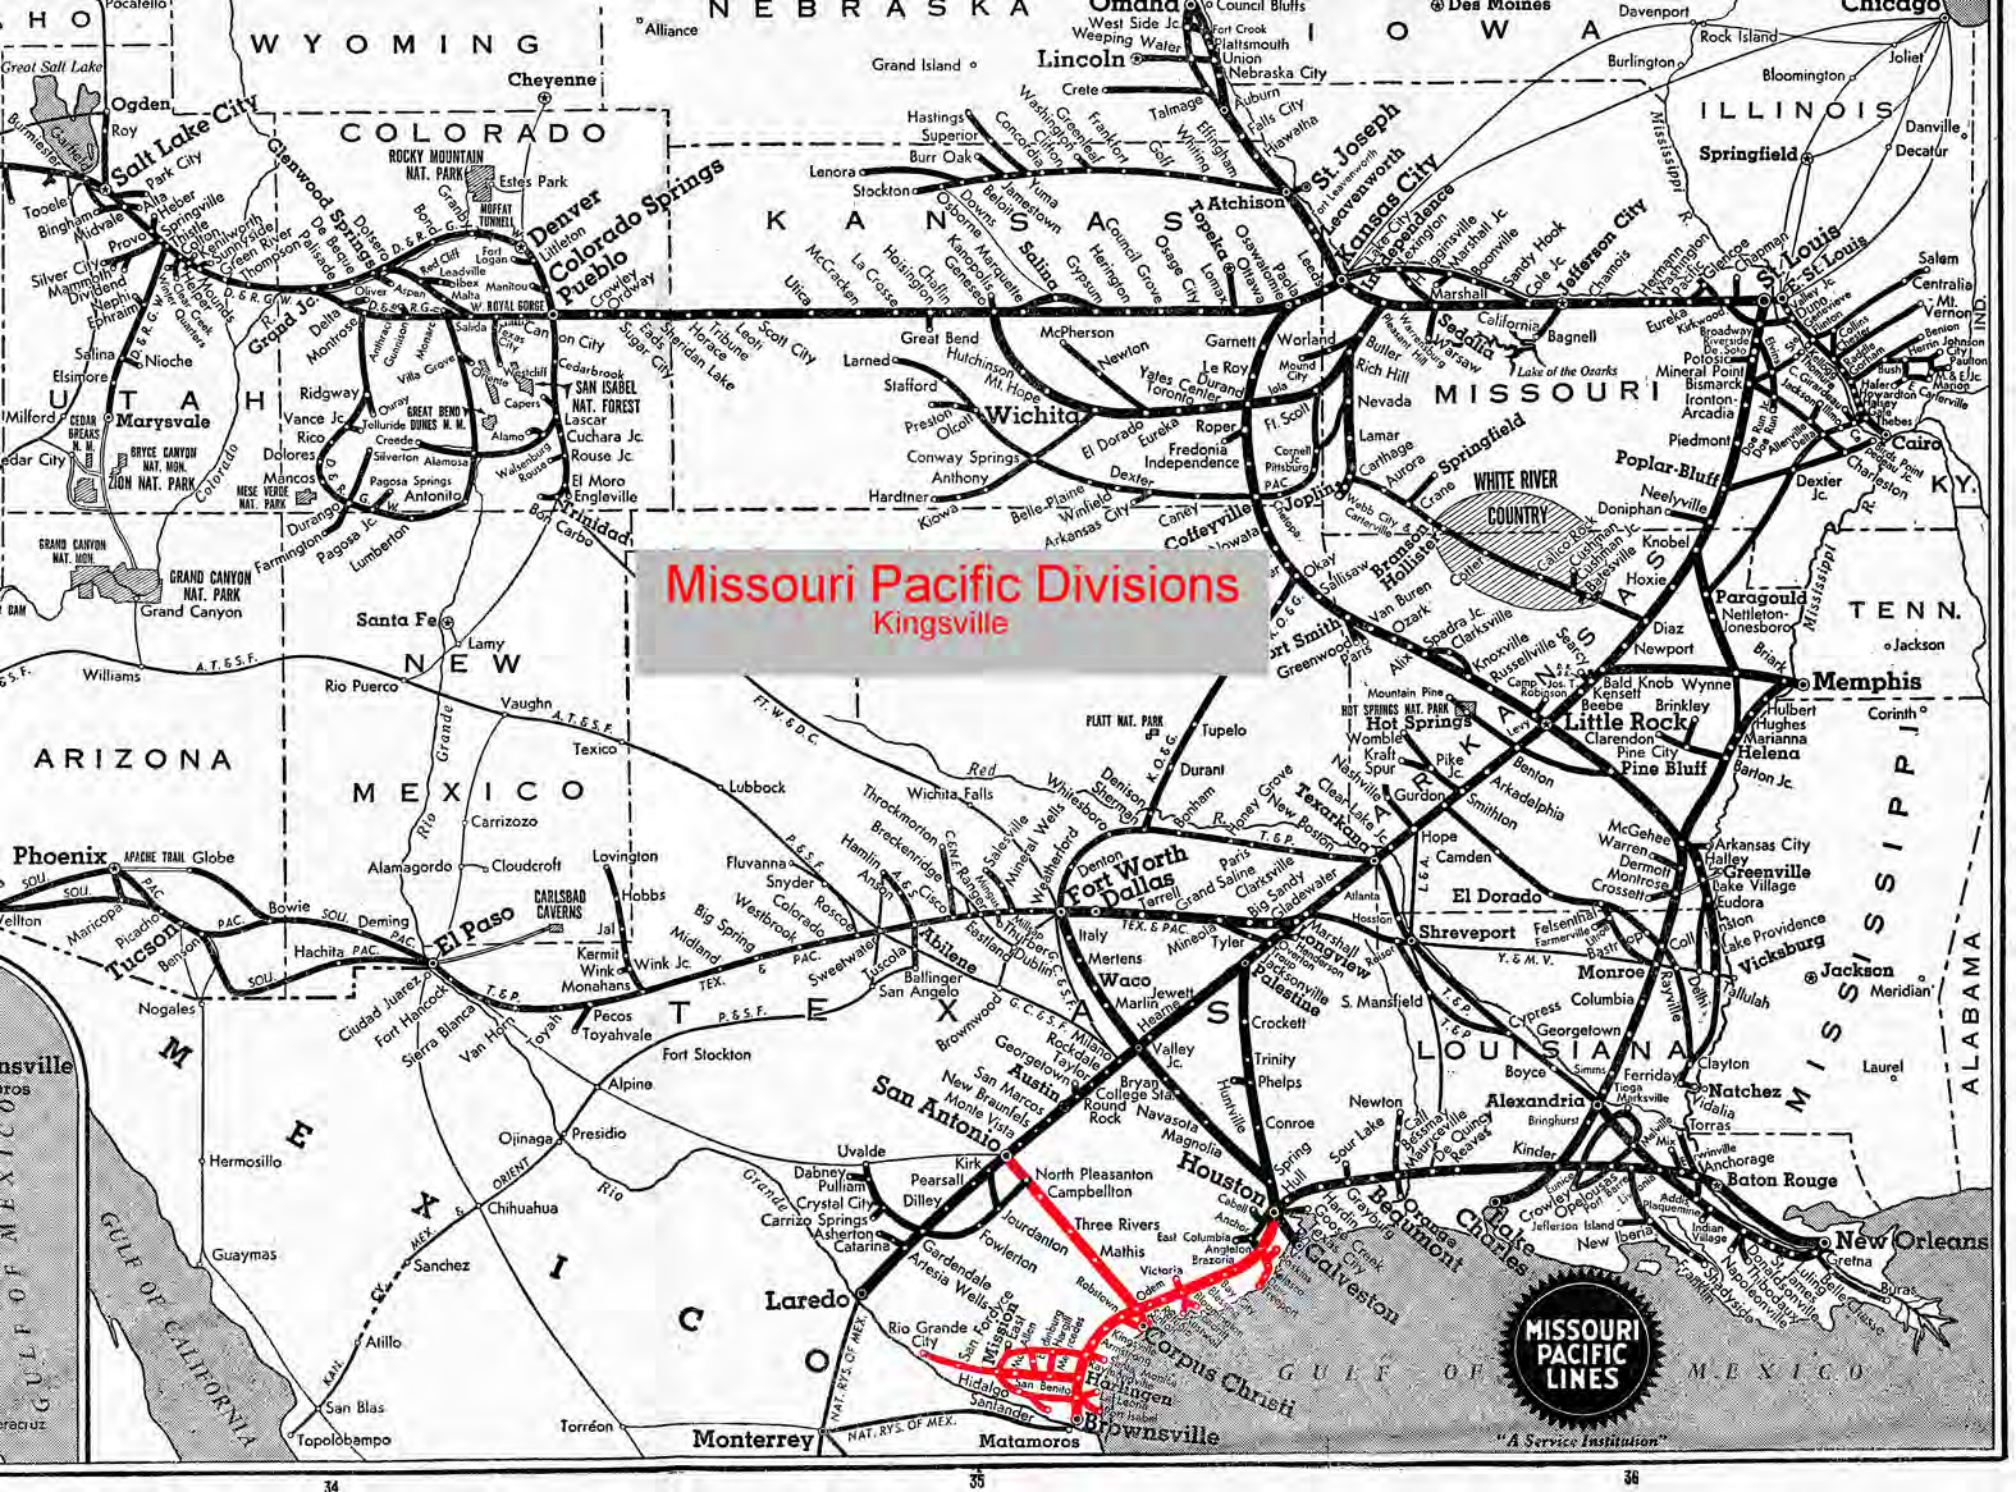

Missouri Pacific Divisions
Kingsville