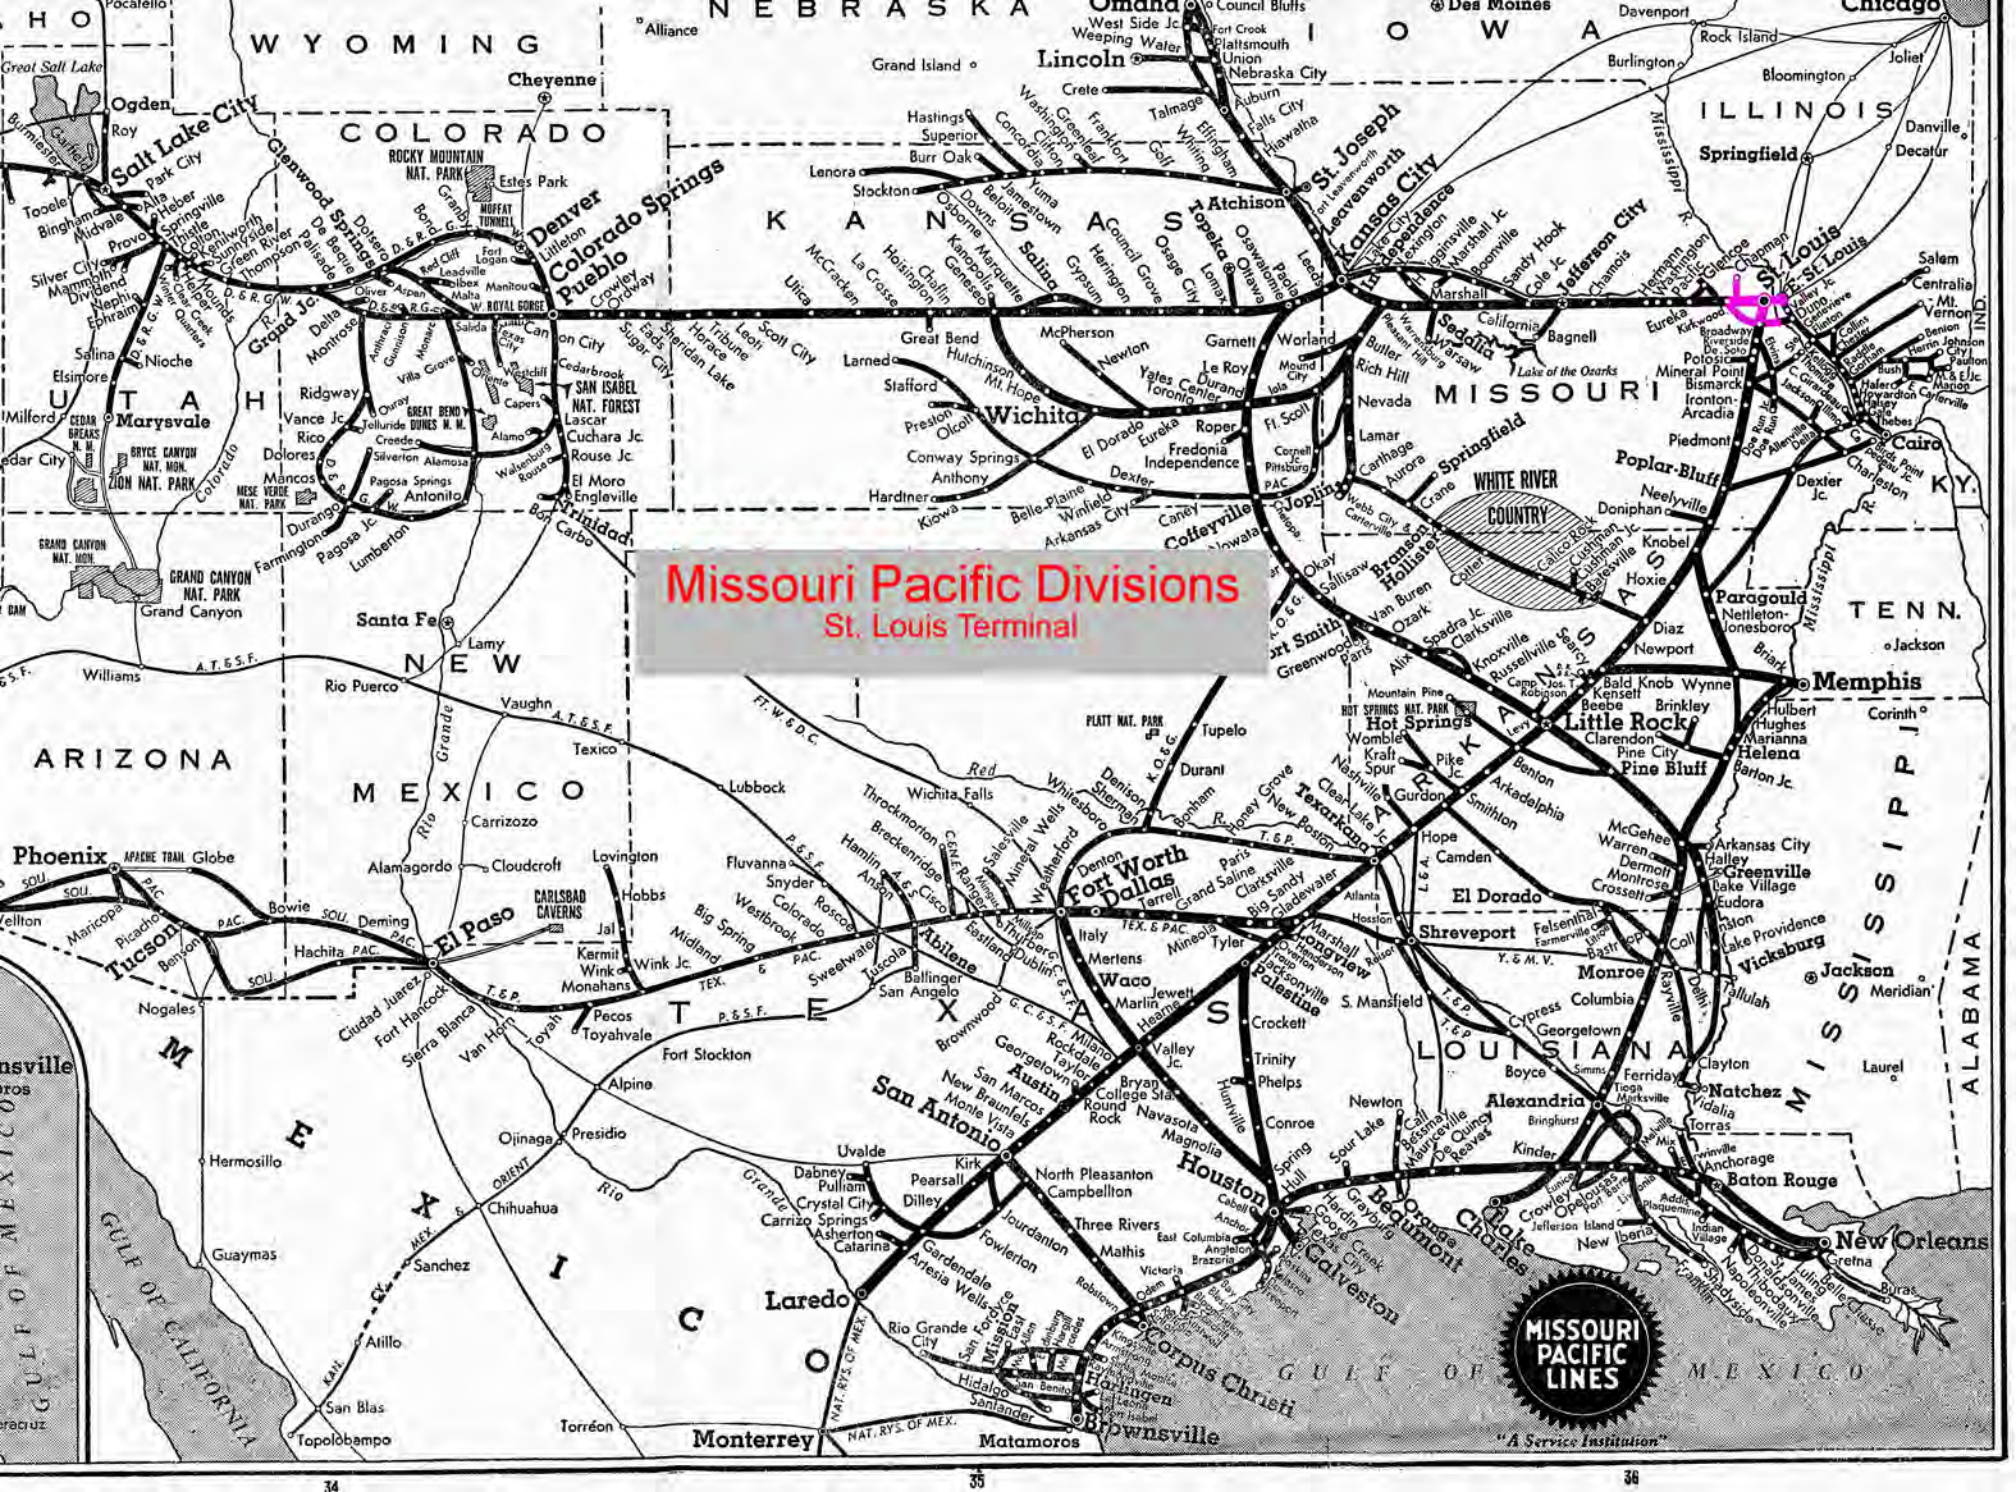

Missouri Pacific Divisions
St. Louis Terminal