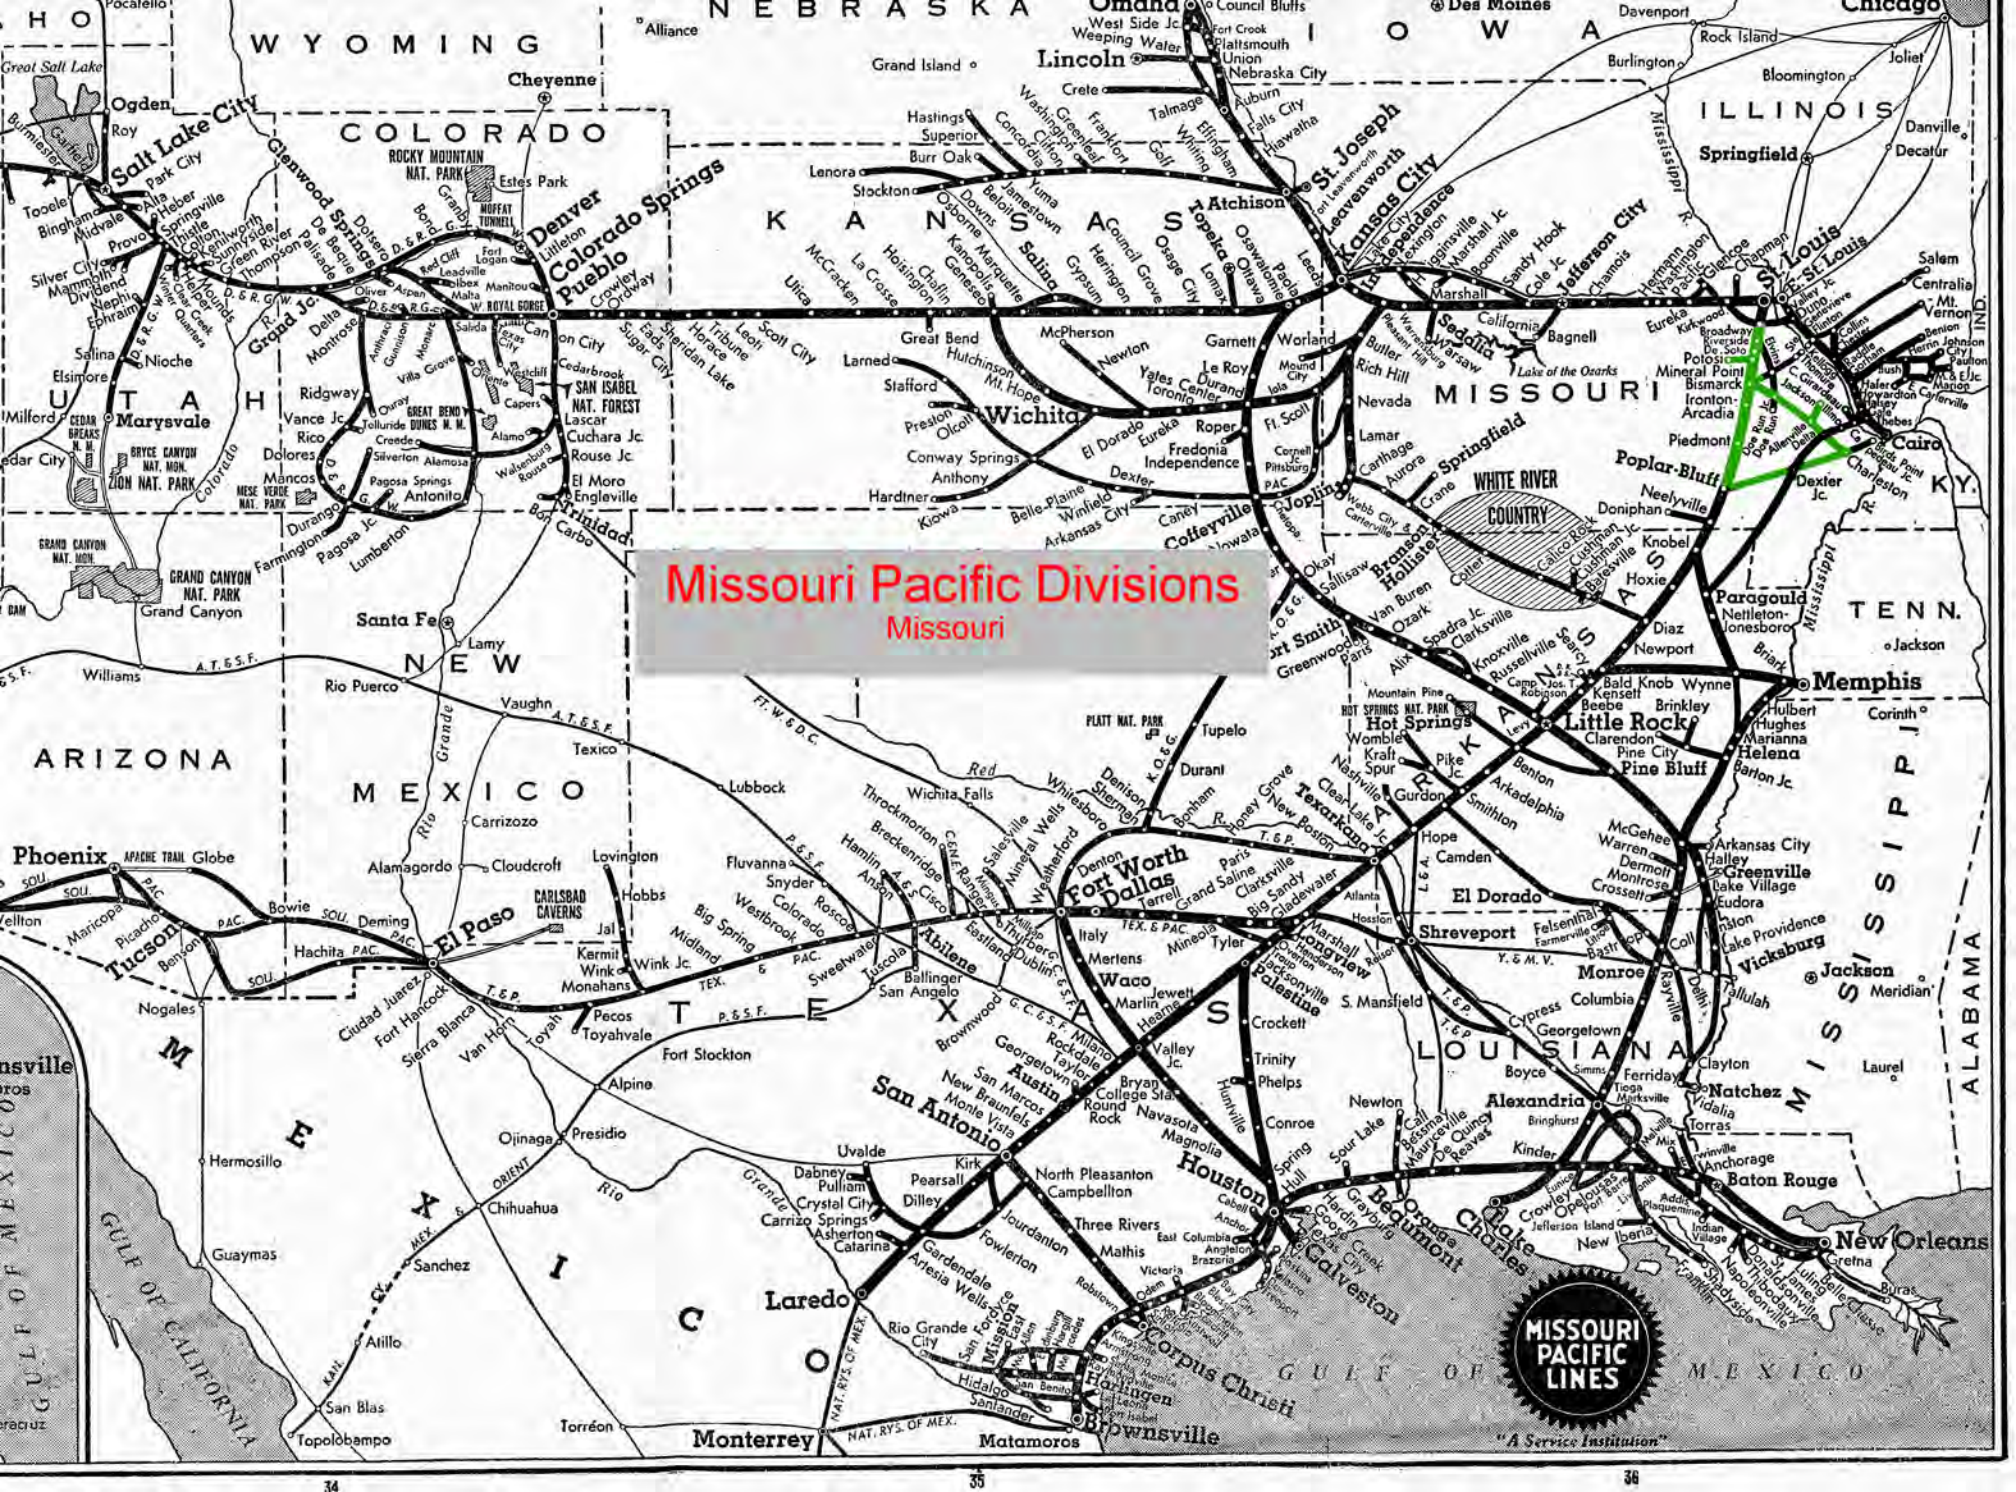

Missouri Pacific Divisions
Missouri

"A Service Institution"