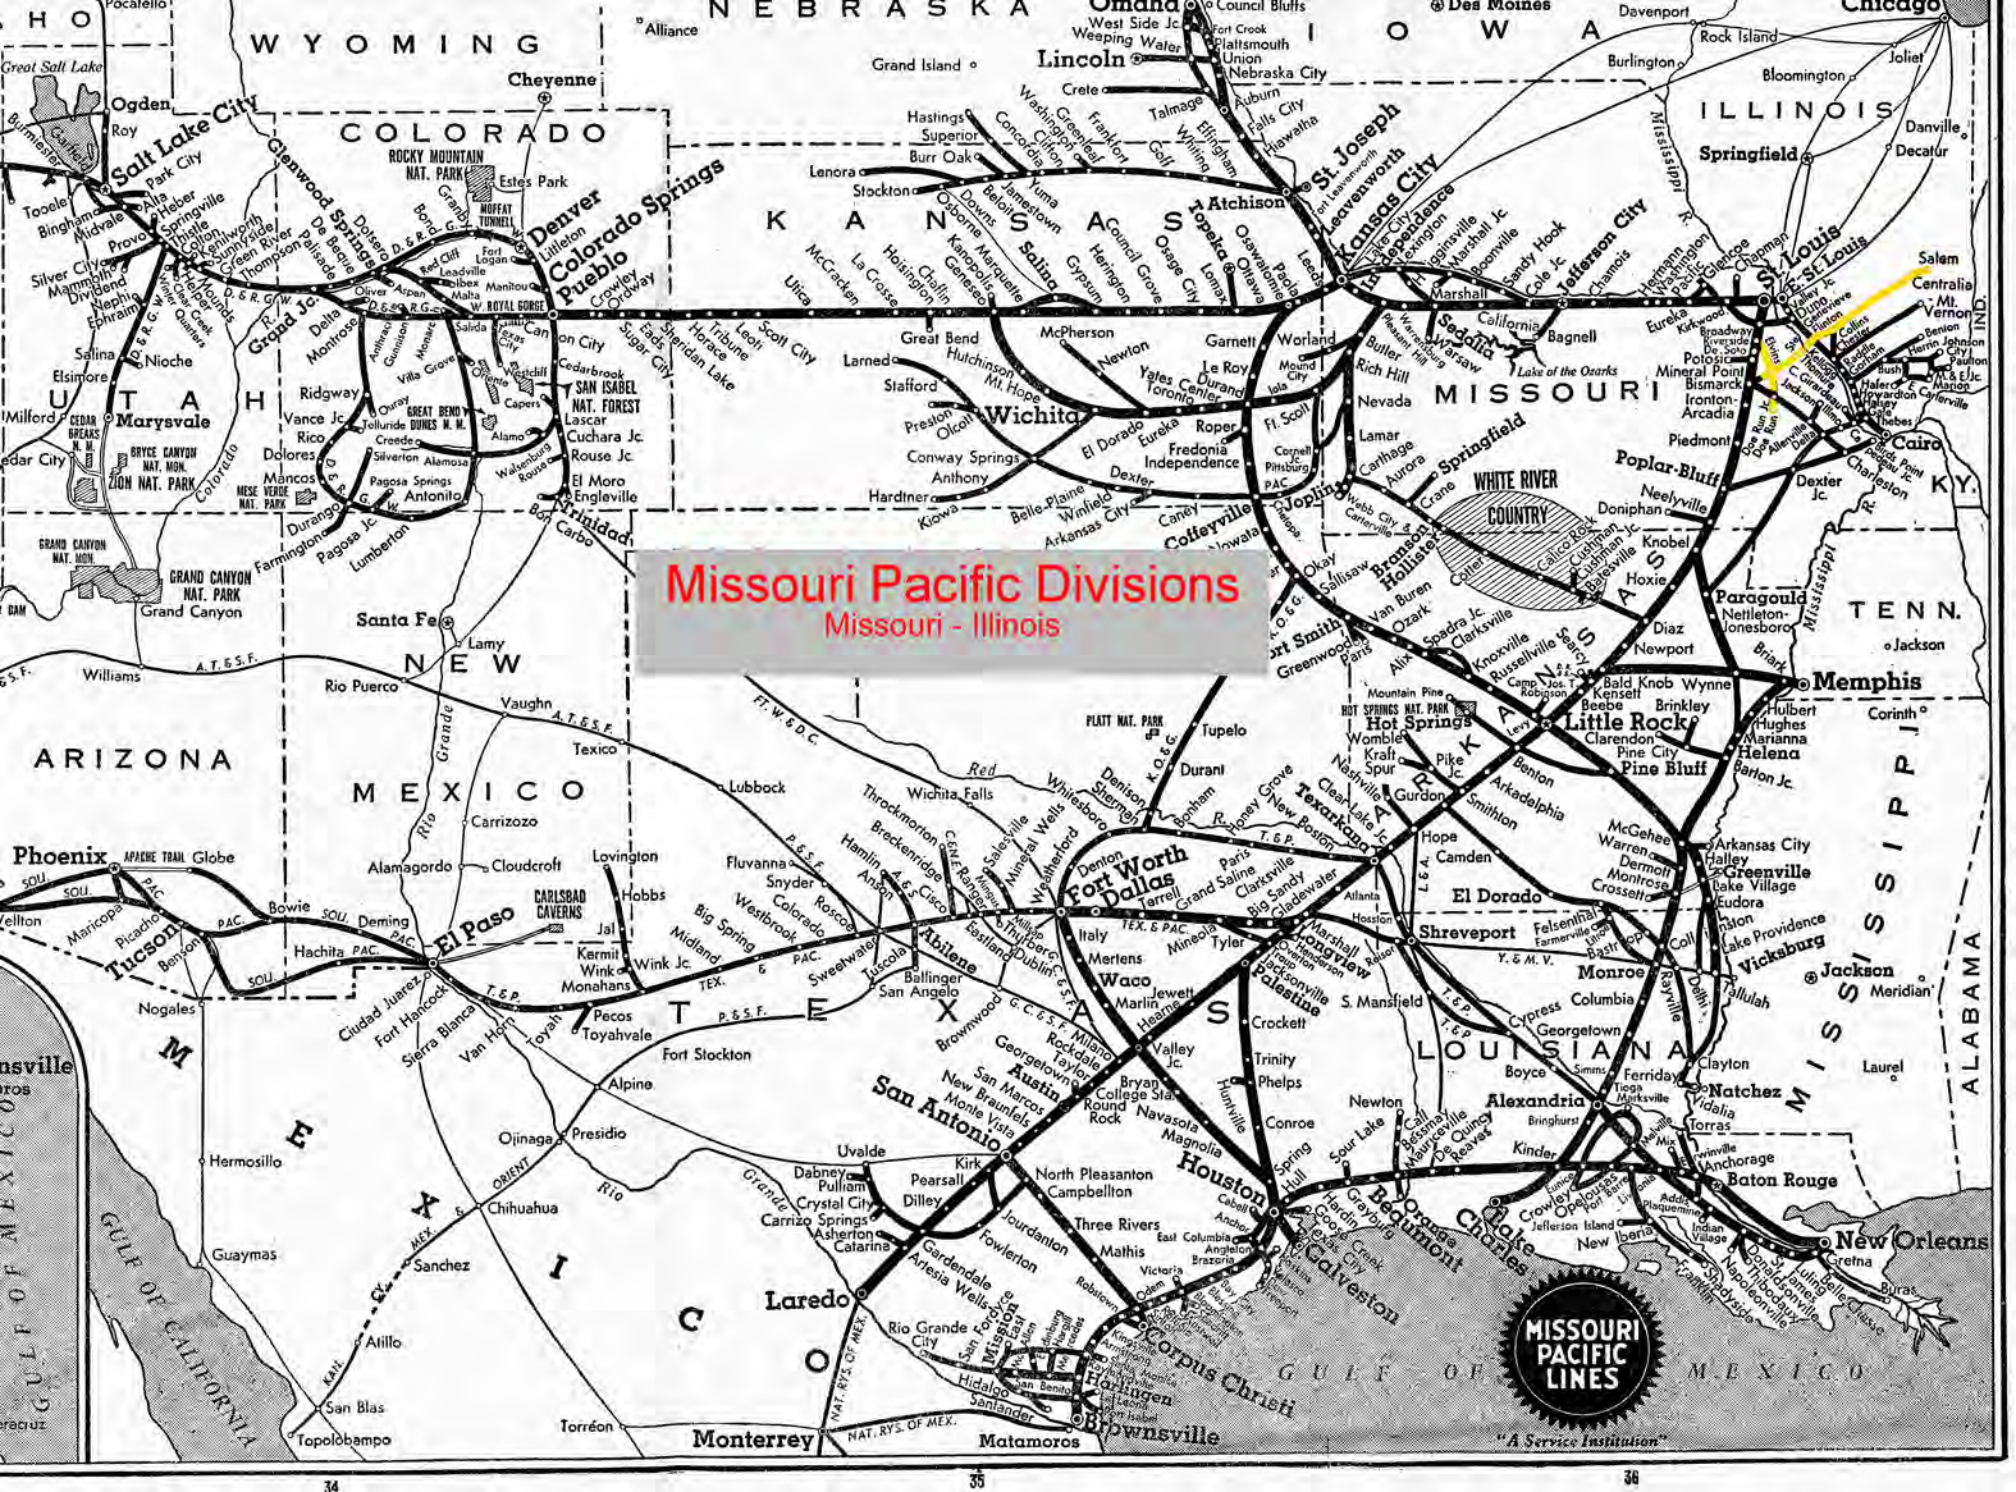

Missouri Pacific Divisions
Missouri - Illinois

"A Service Institution"