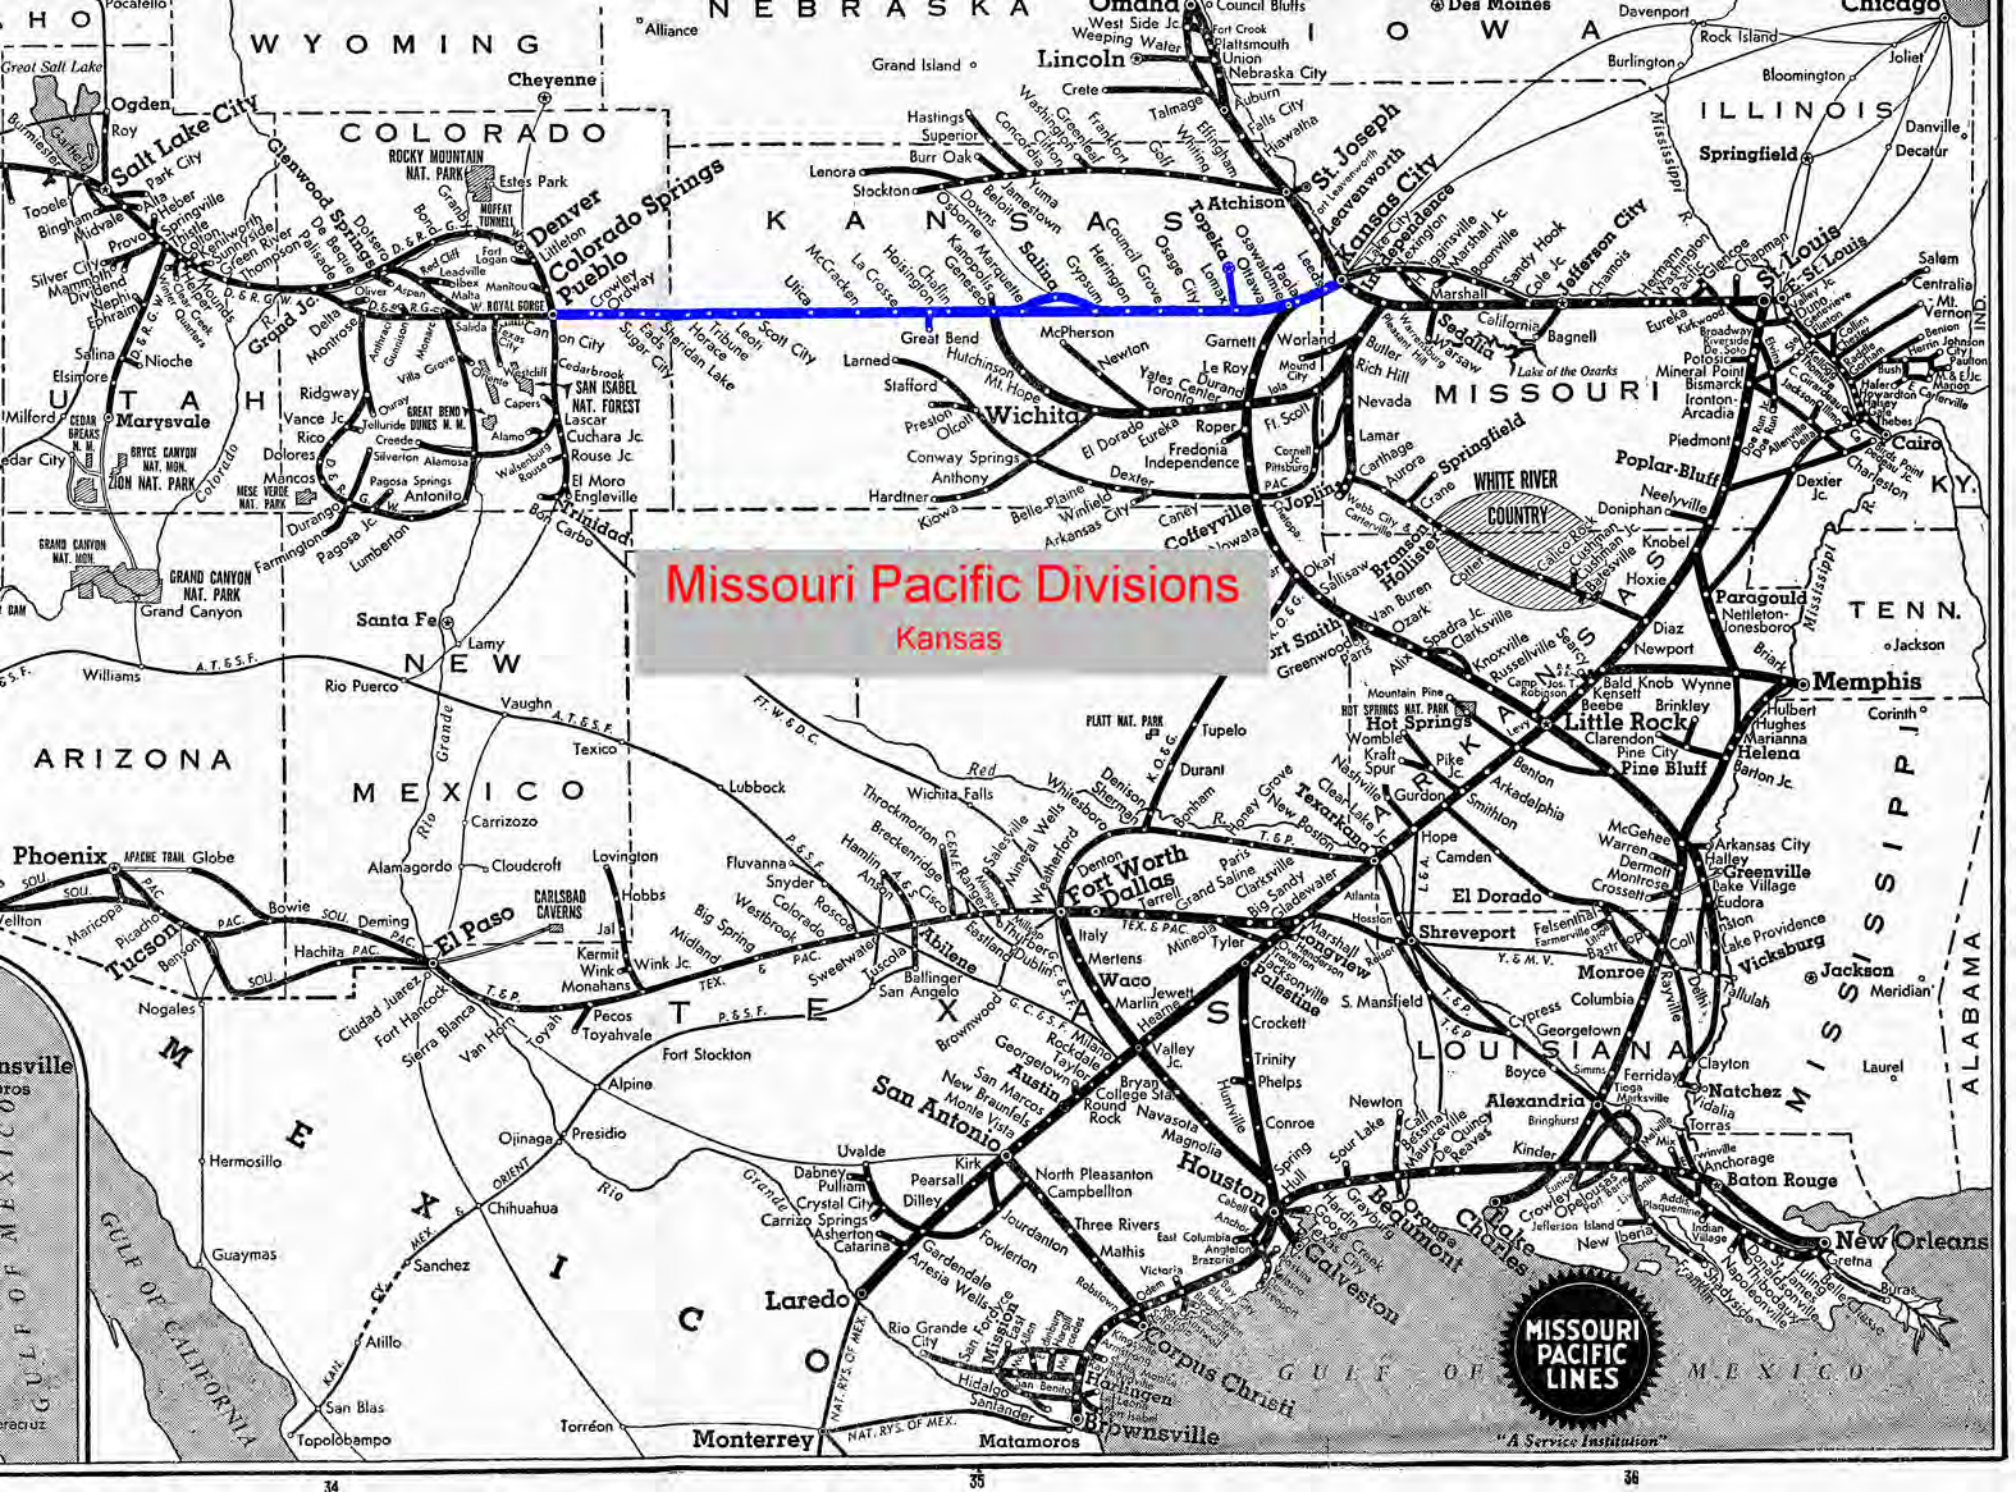

Missouri Pacific Divisions
Kansas

"A Service Institution"