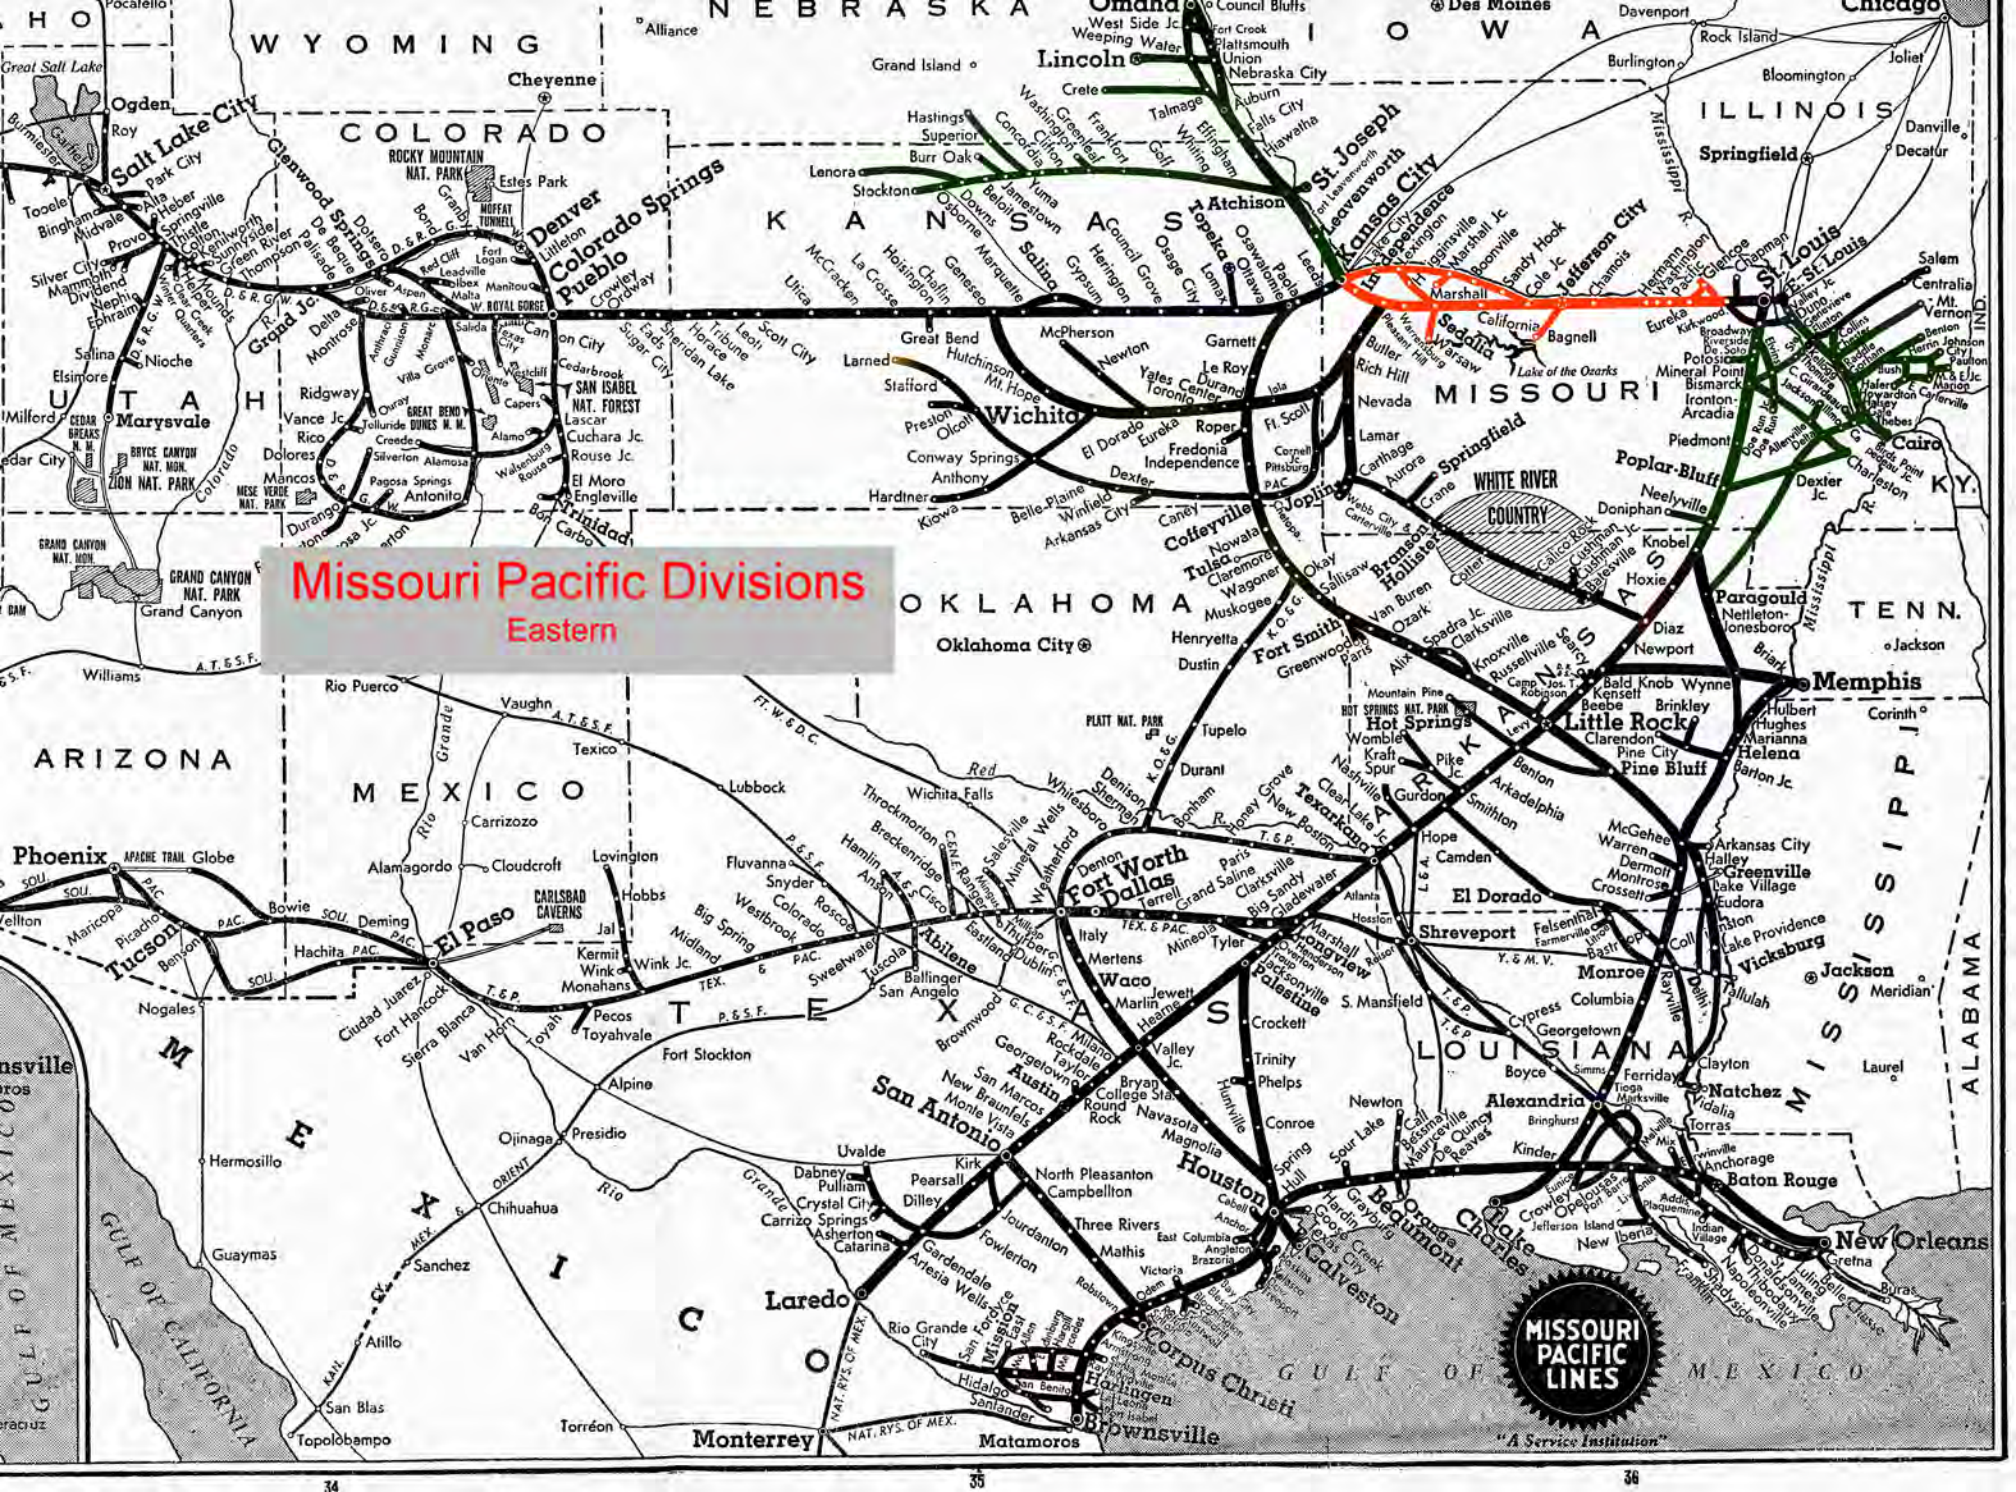

Missouri Pacific Divisions Eastern