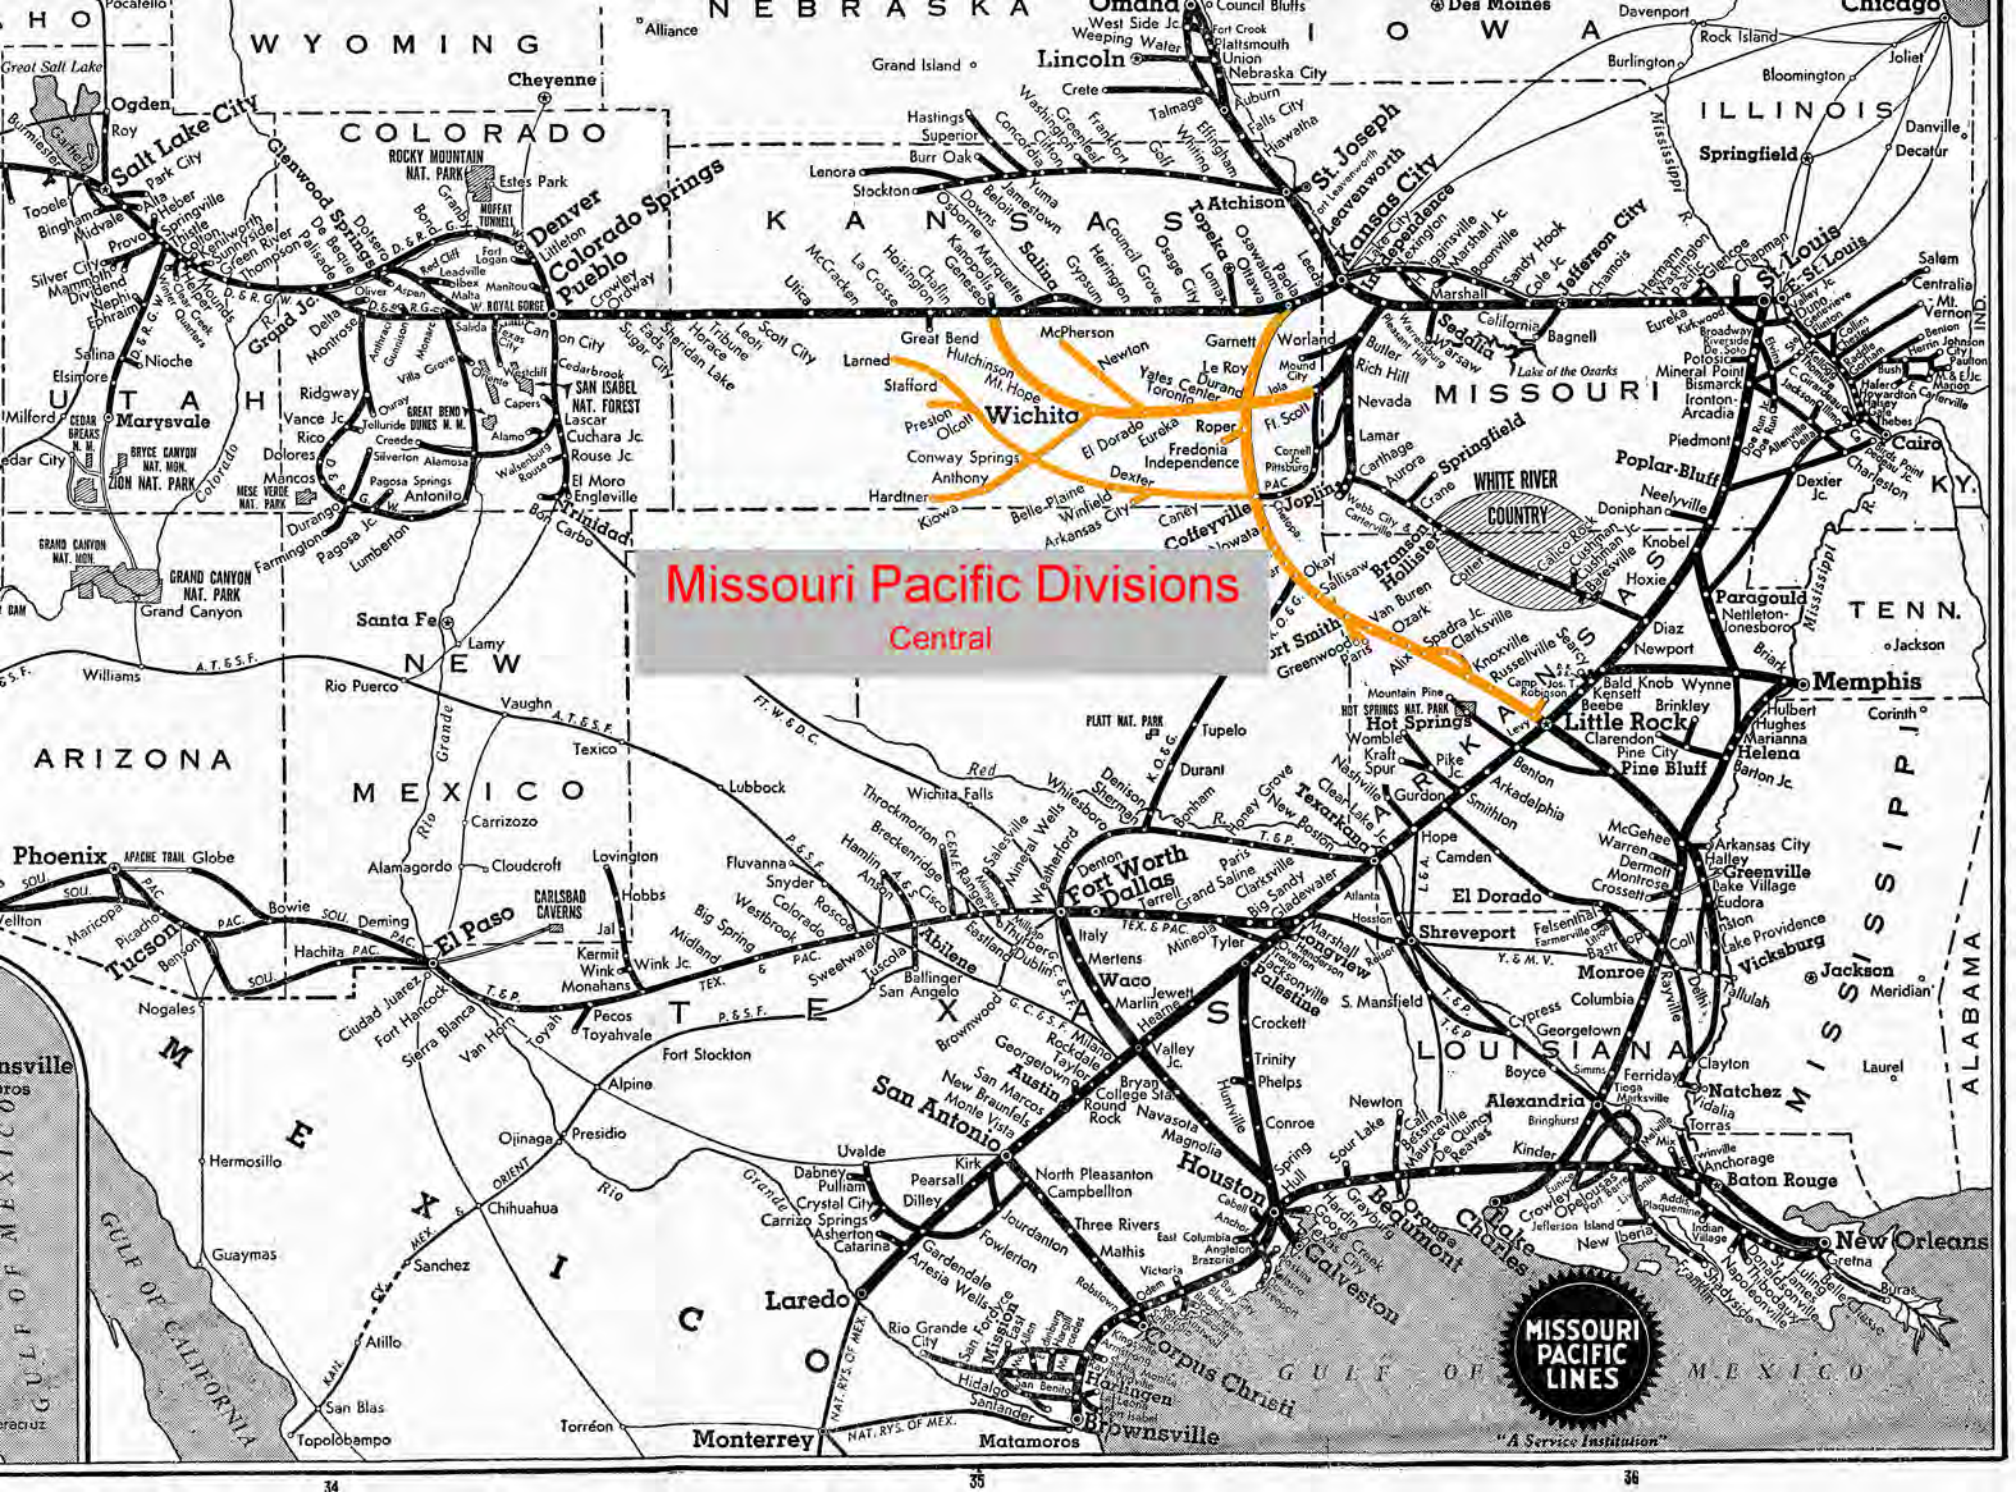

Missouri Pacific Divisions
Central