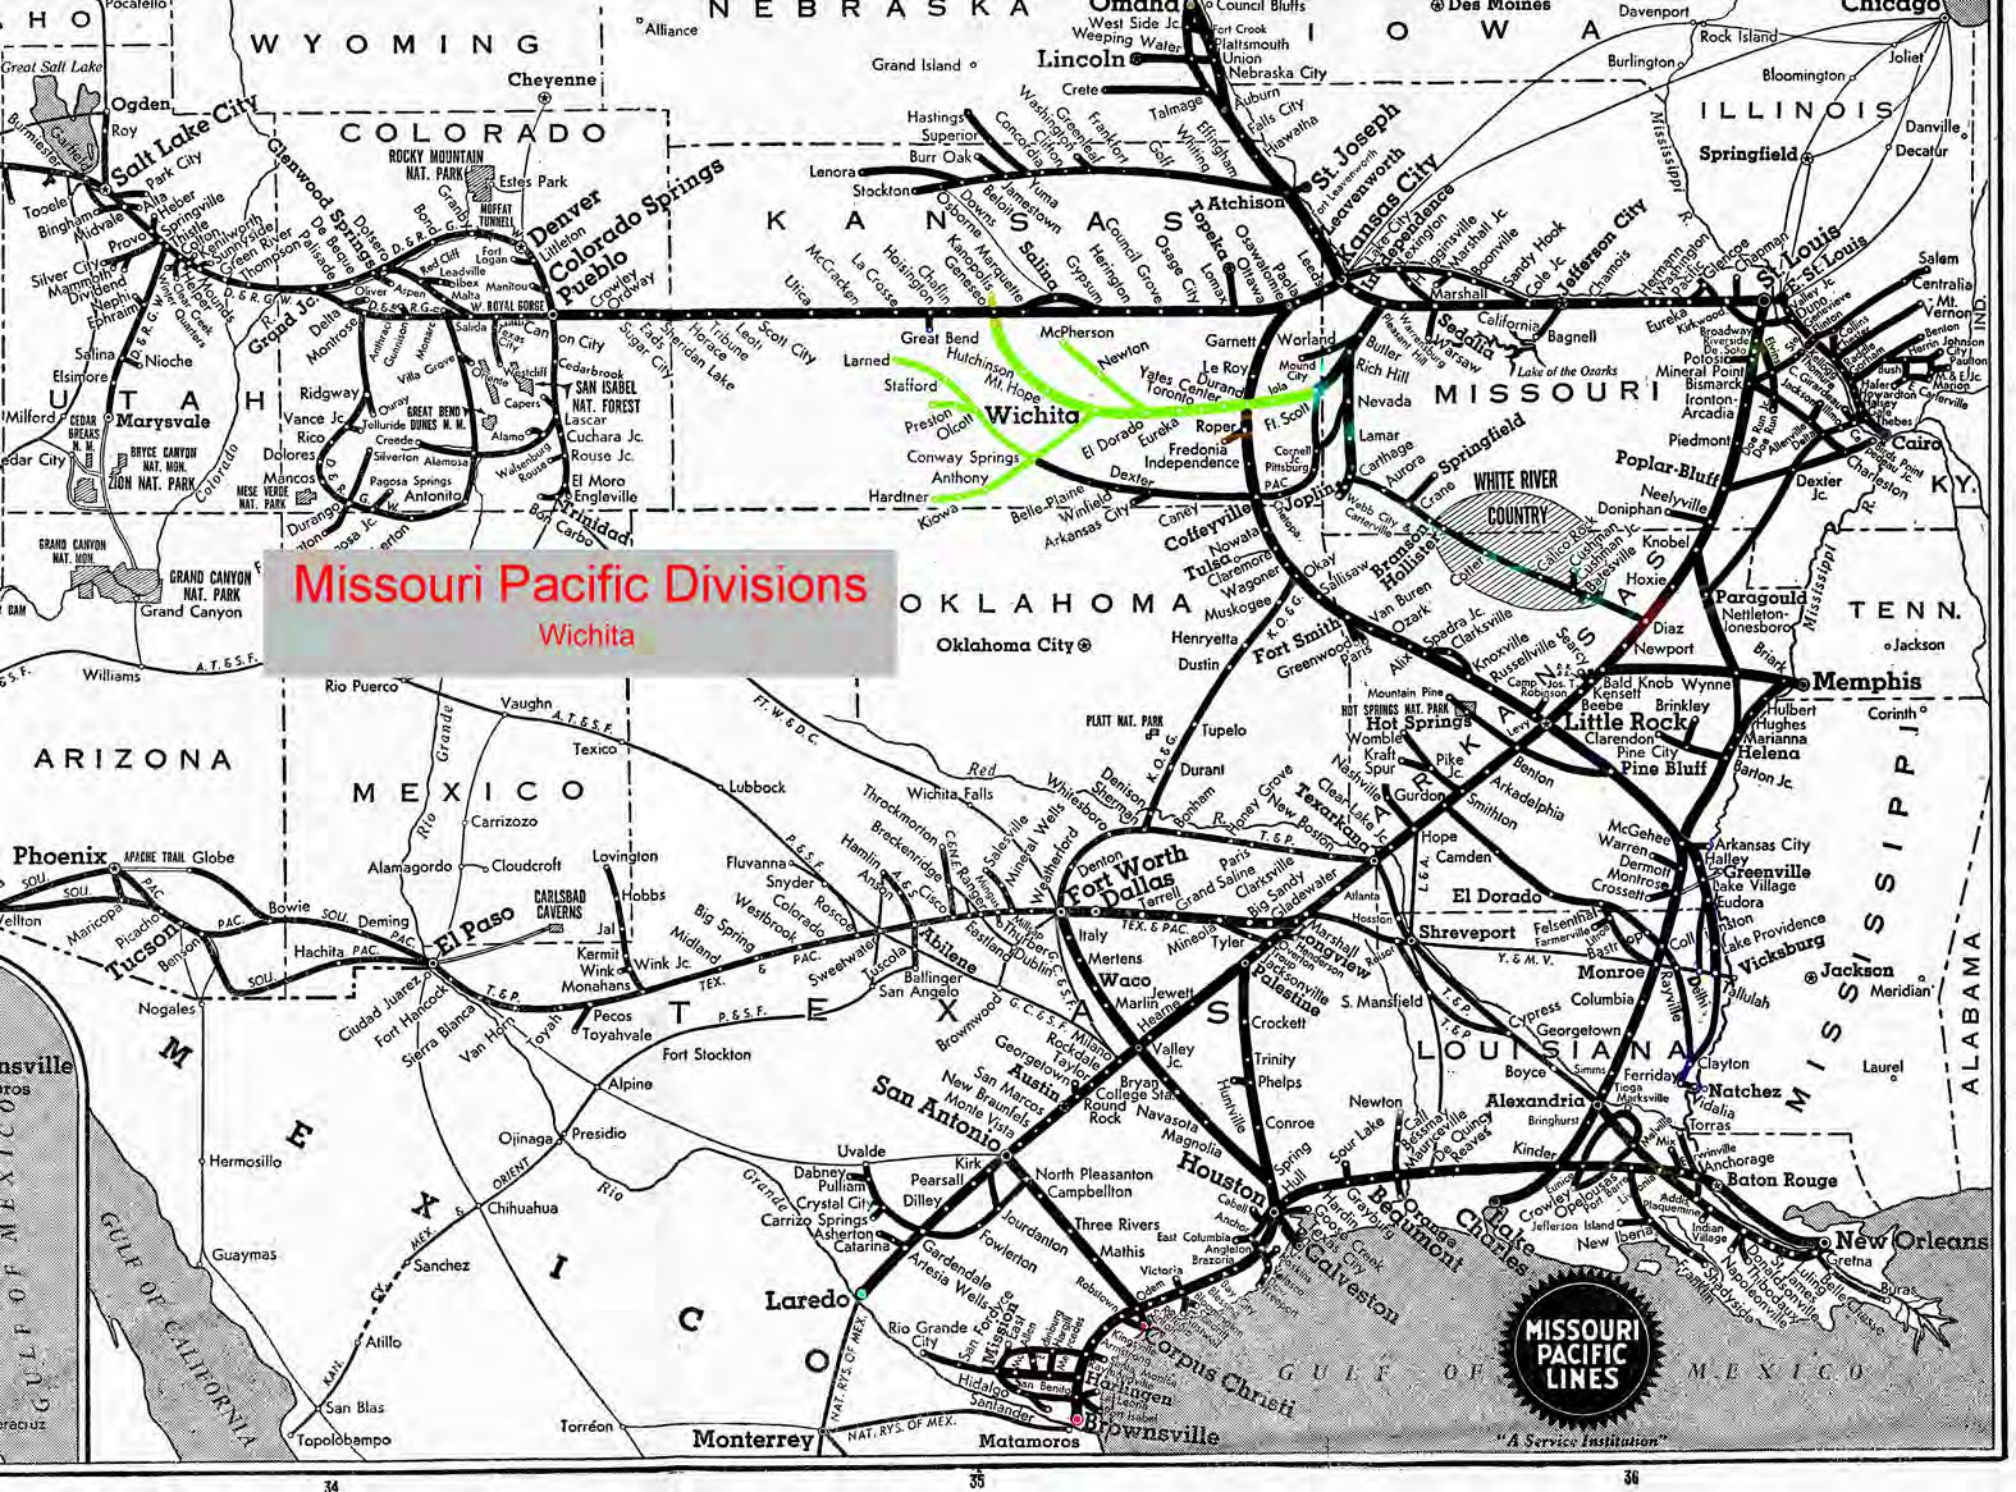

Missouri Pacific Divisions

Wichita

"A Service Institution"