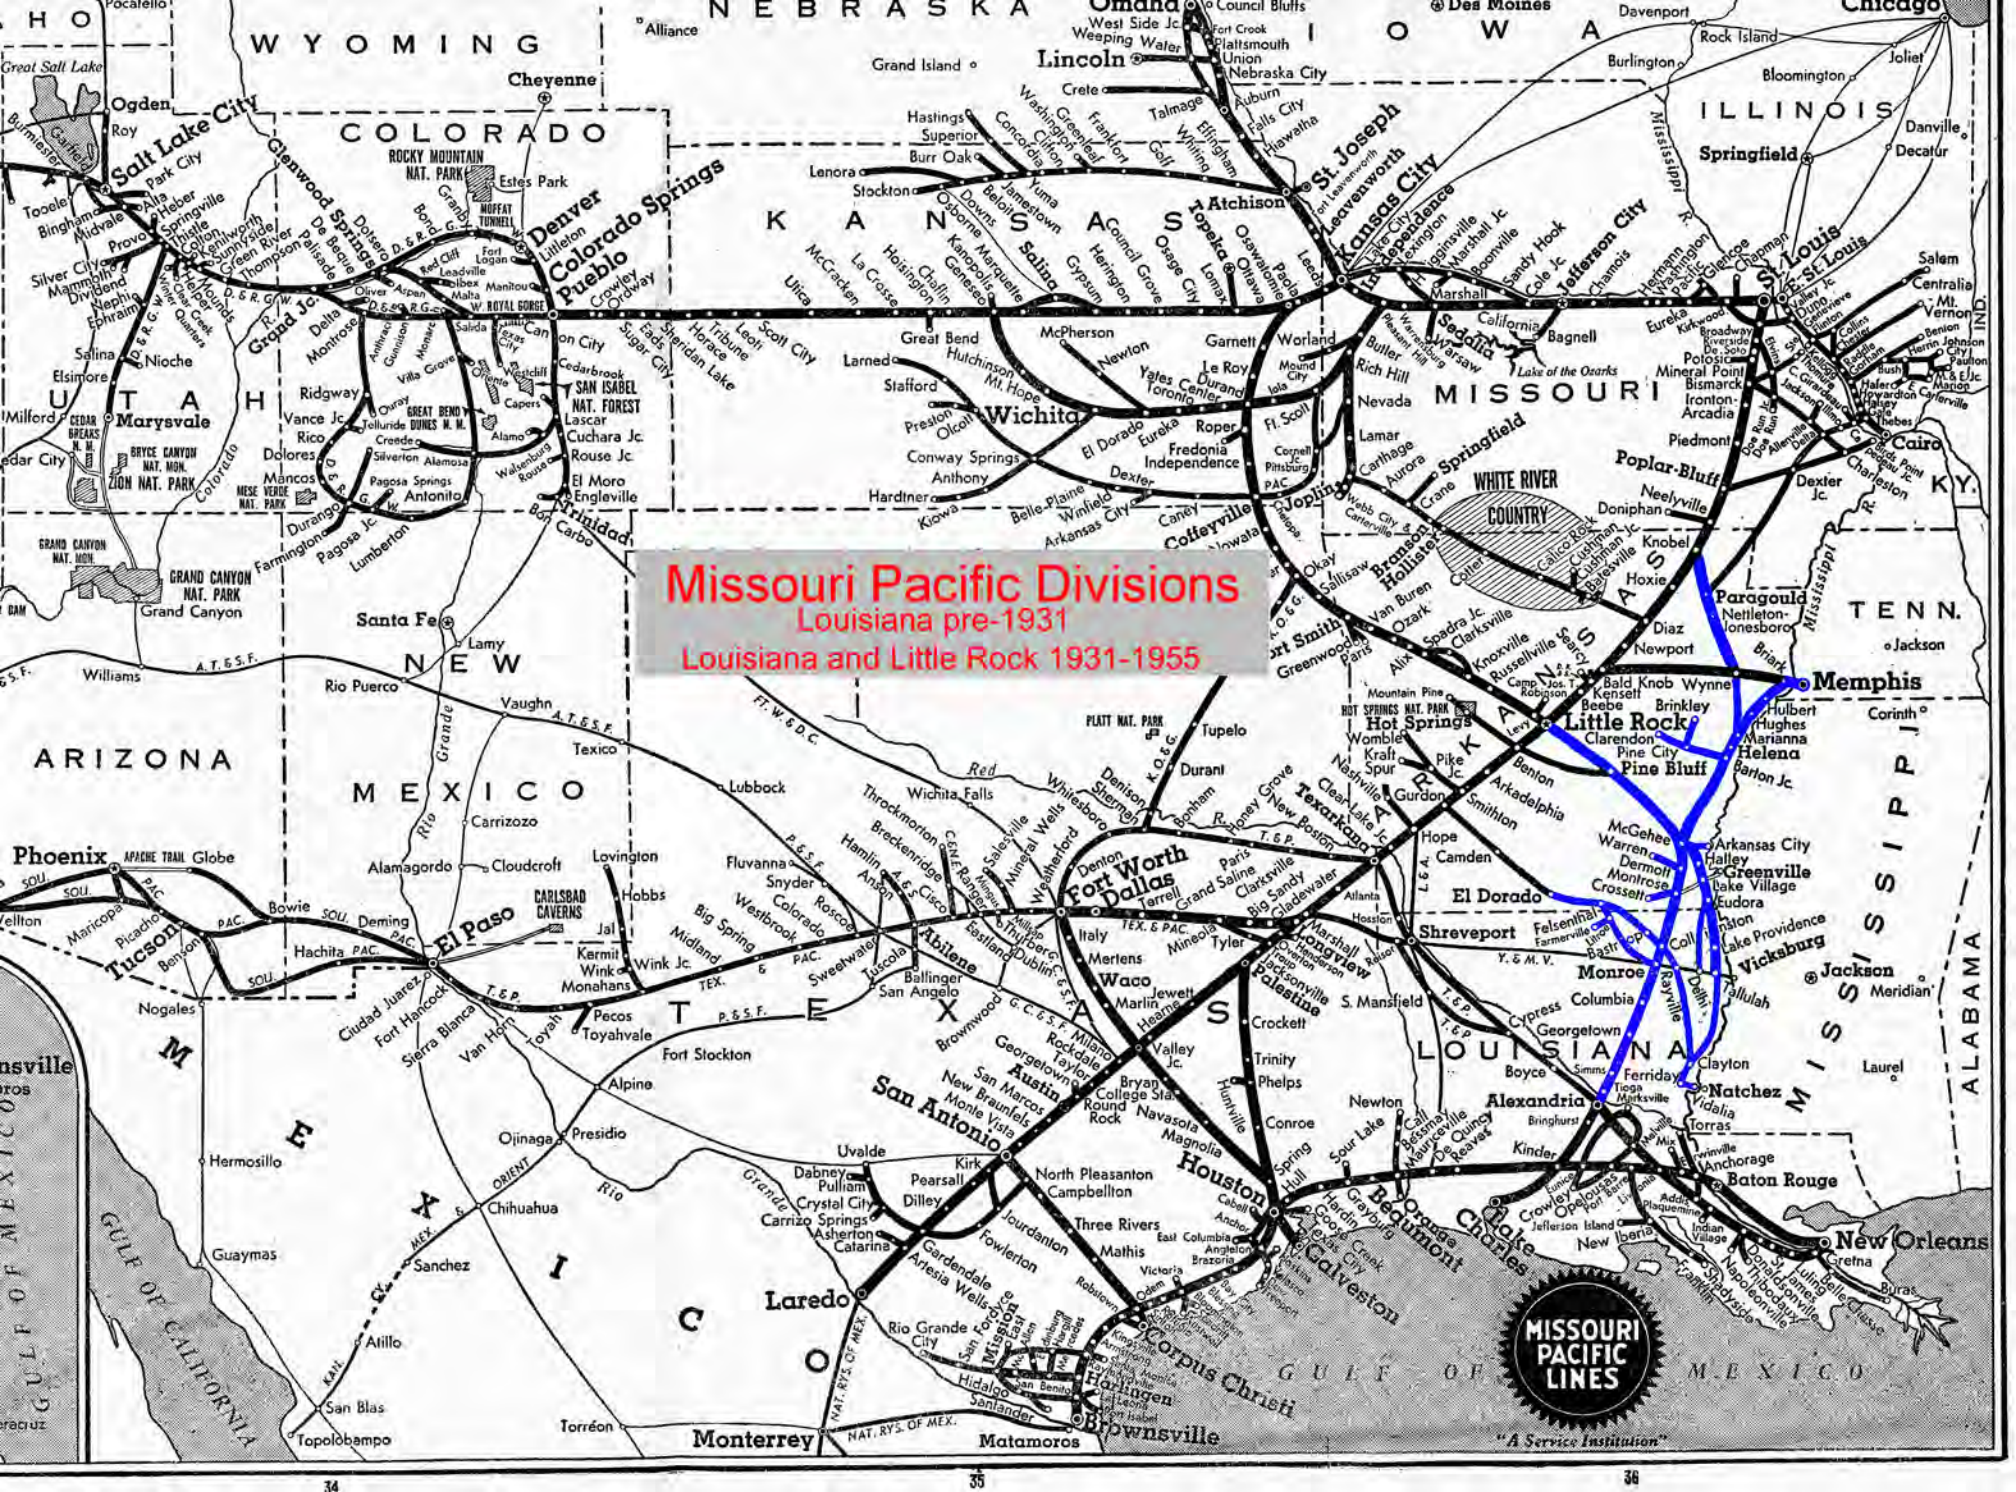

Missouri Pacific Divisions
Louisiana pre-1931
Louisiana and Little Rock 1931-1955

"A Service Institution"