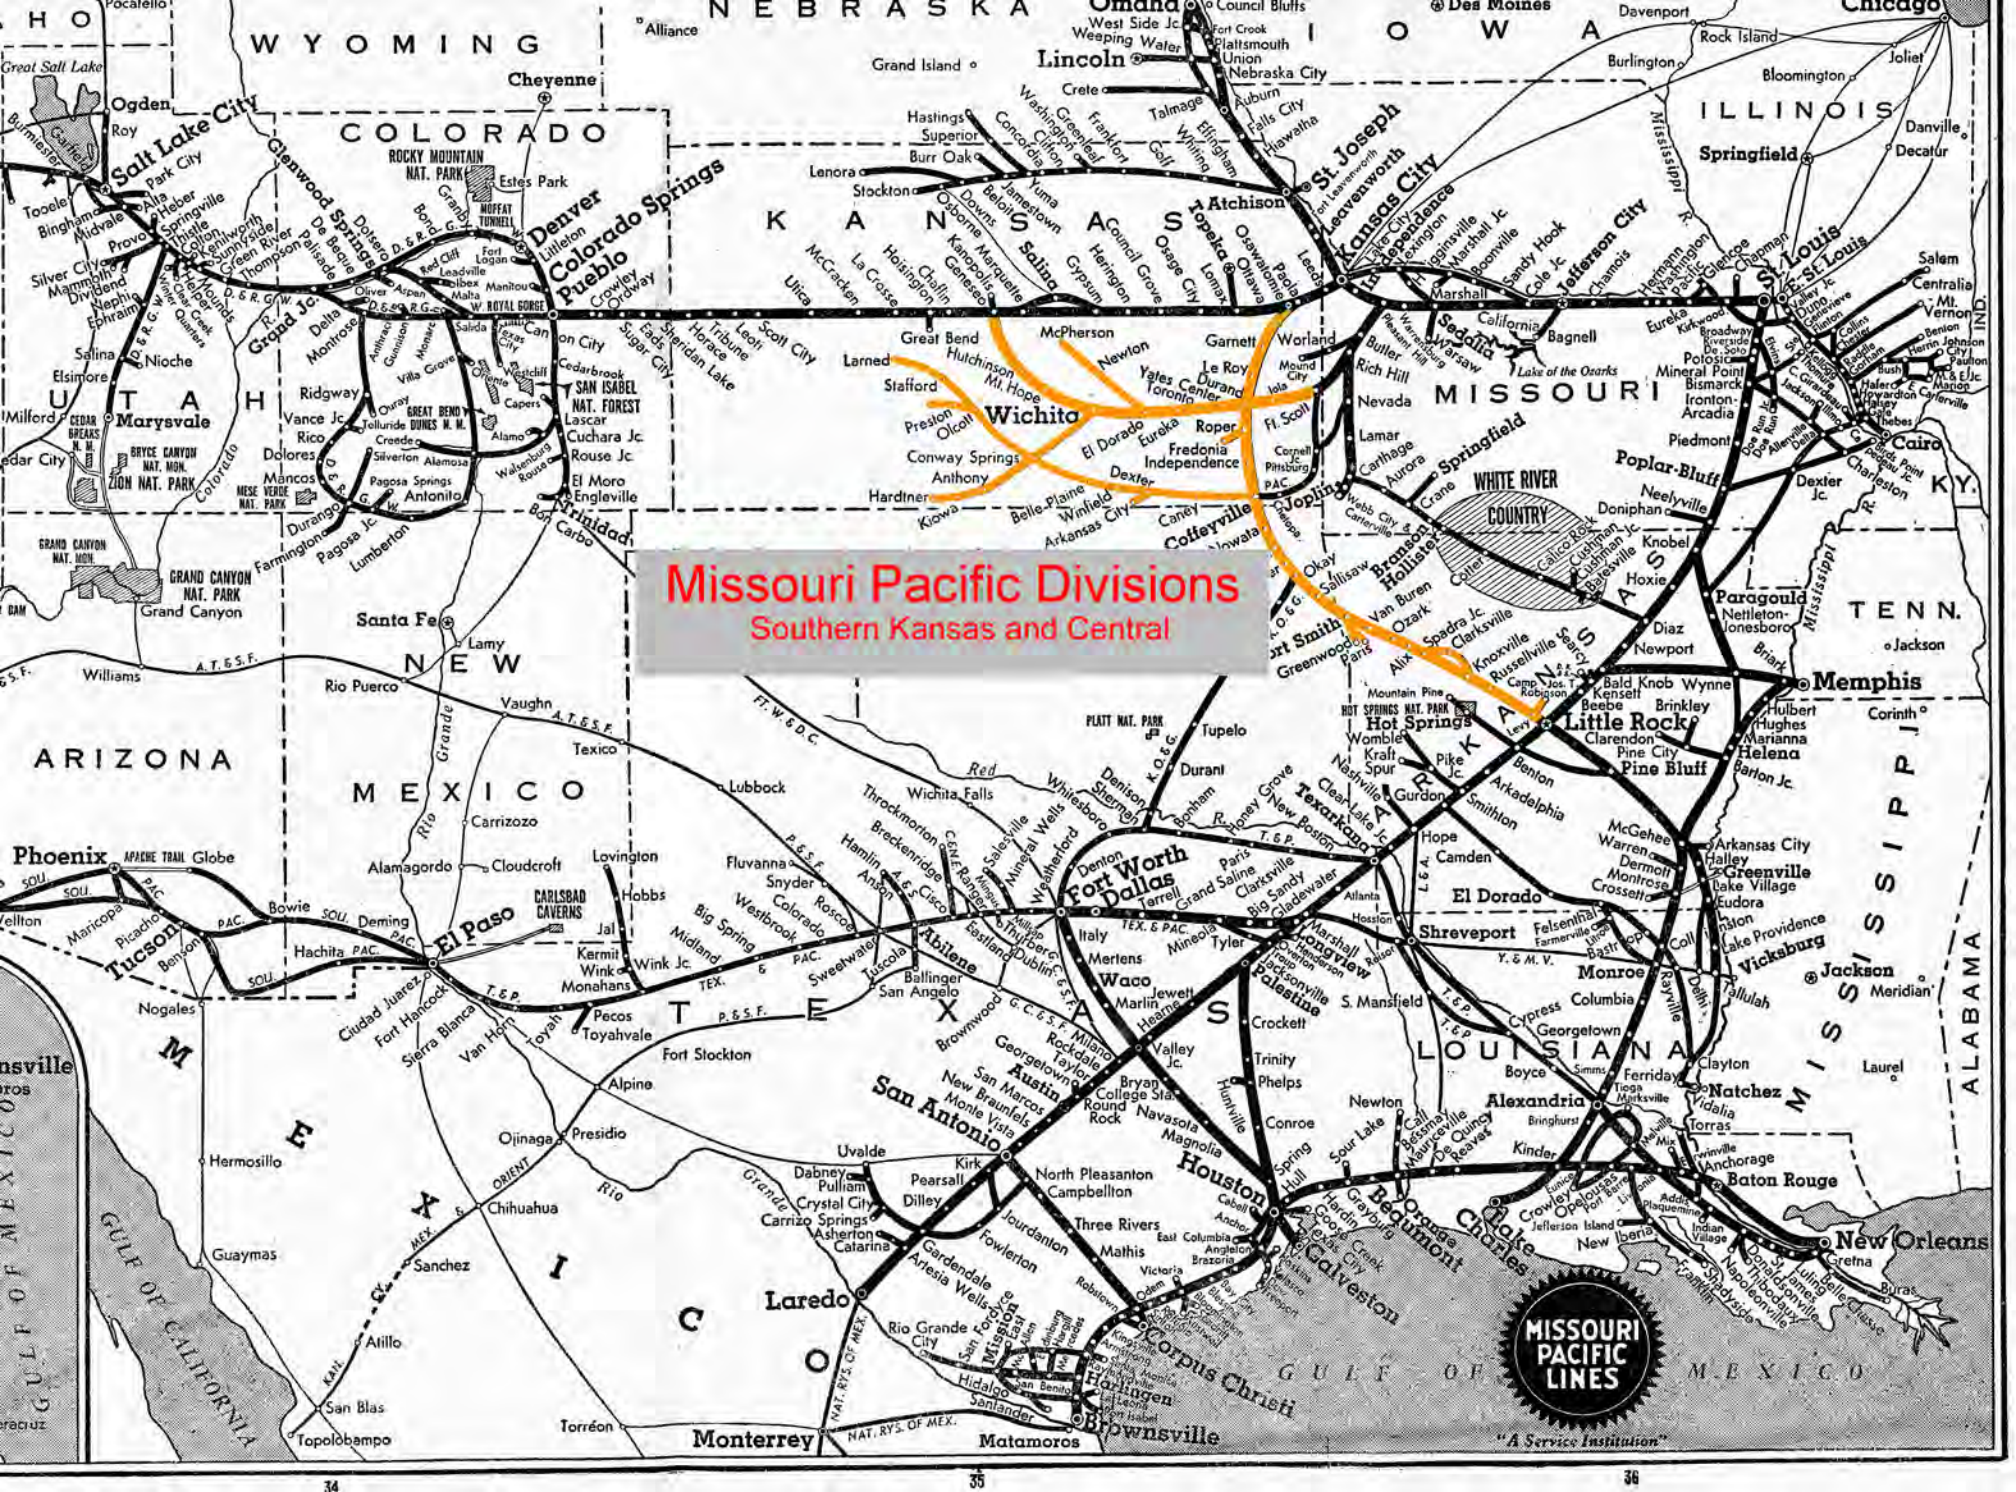

Missouri Pacific Divisions
Southern Kansas and Central

"A Service Institution"