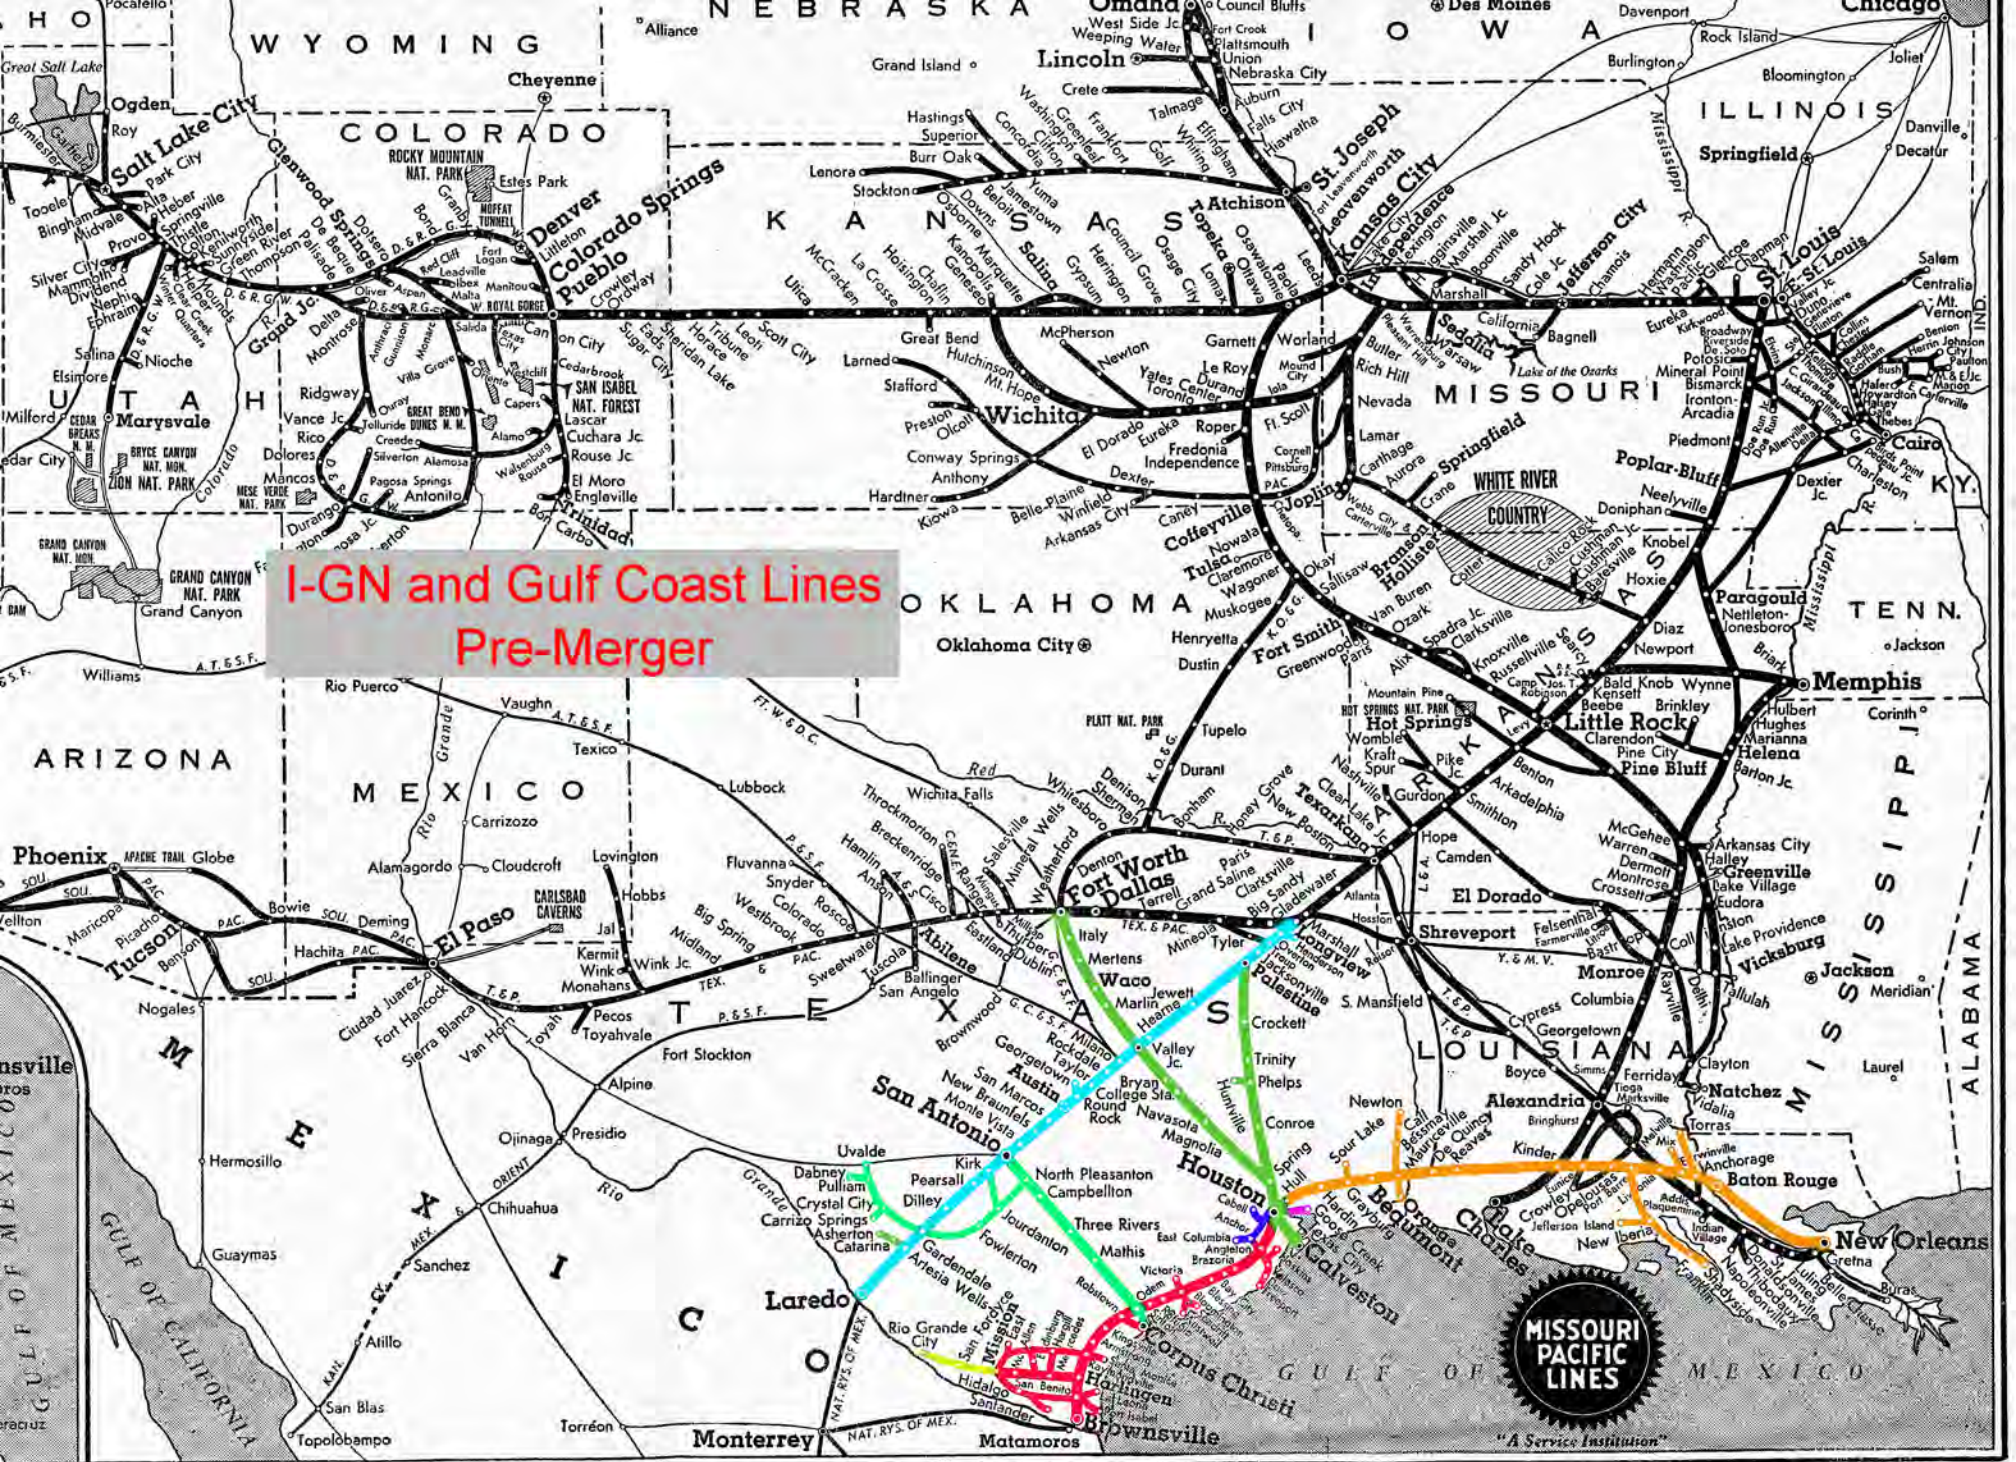

LOUISIANA
Shreveport
Monroe
Baton Rouge
New Orleans
Shreveport
Monroe
Baton Rouge
New Orleans

TEXAS
Fort Worth
Dallas
Arlington
San Antonio
Austin
Houston
Corpus Christi
Fort Worth
Dallas
Arlington
San Antonio
Austin
Houston
Corpus Christi

ARIZONA
Phoenix
Tucson
El Paso
Phoenix
Tucson
El Paso

MEXICO
Monterrey
Matamoros
Brownsville
San Antonio
Austin
Houston
Corpus Christi

MISSOURI PACIFIC LINES
"A Service Institution"

Missouri Pacific Divisions
De Quincy

Missouri Pacific Divisions
Eastern and Joplin & White River

Missouri Pacific Divisions Eastern

I-GN and Gulf Coast Lines
Pre-Merger

I-GN and Gulf Coast Lines
Post-Merger

"A Service Institution"

Missouri Pacific Divisions
Illinois

Map showing Missouri Pacific Railroad divisions across the United States and Mexico. Major cities and locations include: Salt Lake City, Denver, Pueblo, Colorado Springs, Kansas City, St. Joseph, St. Louis, Memphis, Little Rock, Dallas, Fort Worth, Houston, San Antonio, Austin, El Paso, Tucson, Phoenix, and New Orleans. The map also shows state boundaries for Wyoming, Colorado, Kansas, Missouri, Arkansas, Louisiana, Texas, New Mexico, Arizona, and Mexico. A red box highlights the Missouri Pacific Divisions Palestine area, which is further outlined in cyan. The map includes various railroad lines and smaller cities throughout the region.