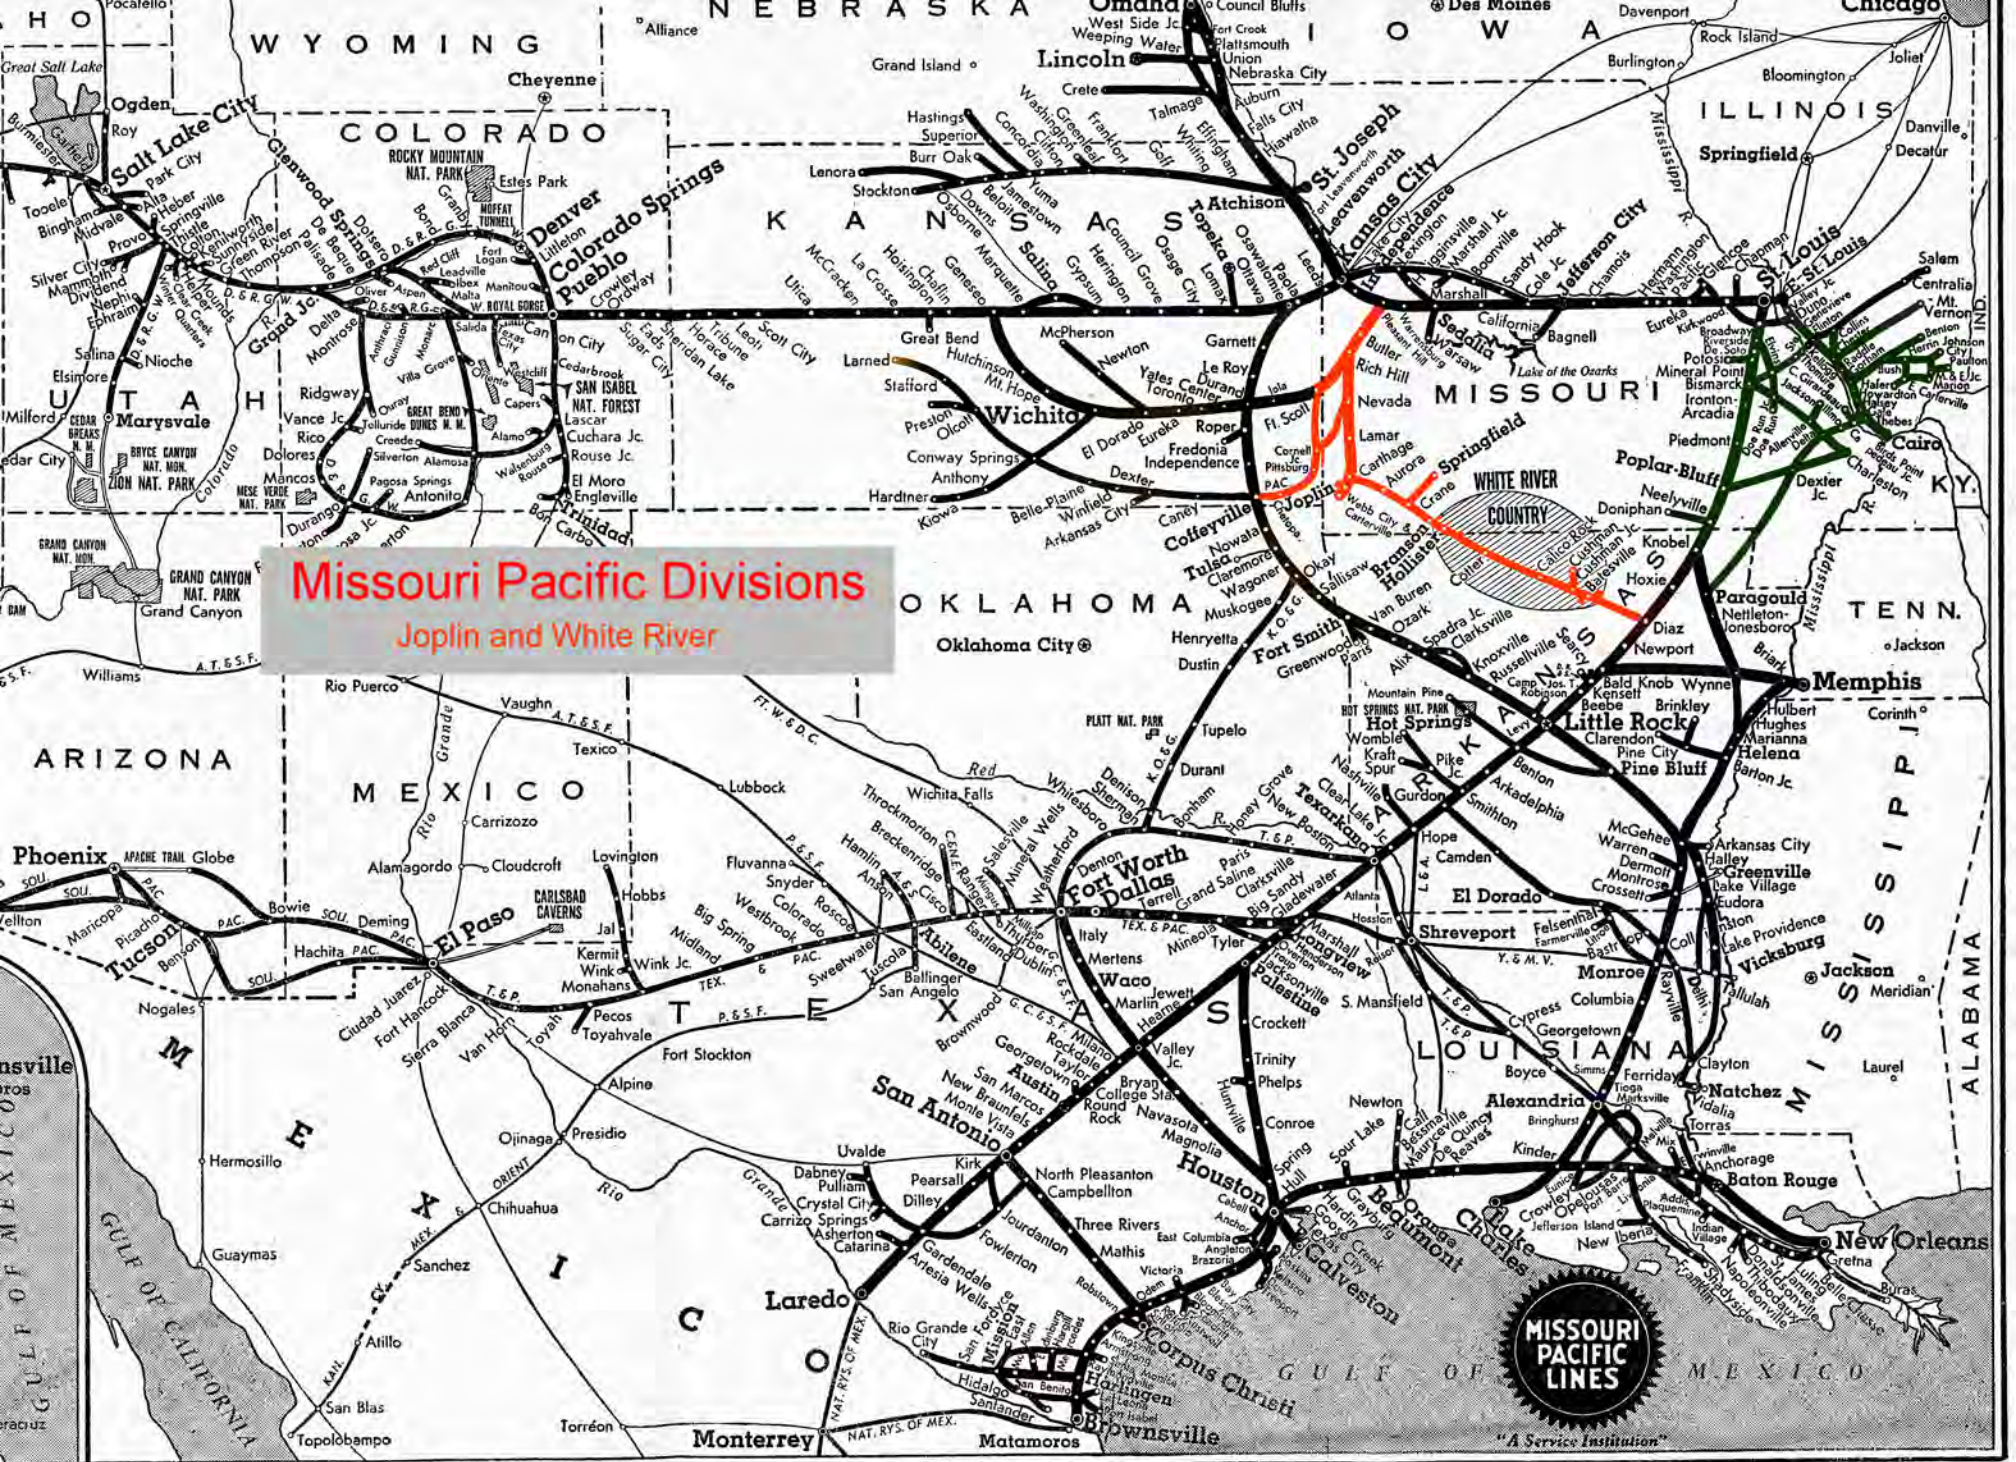

Missouri Pacific Divisions
Joplin and White River

"A Service Institution"