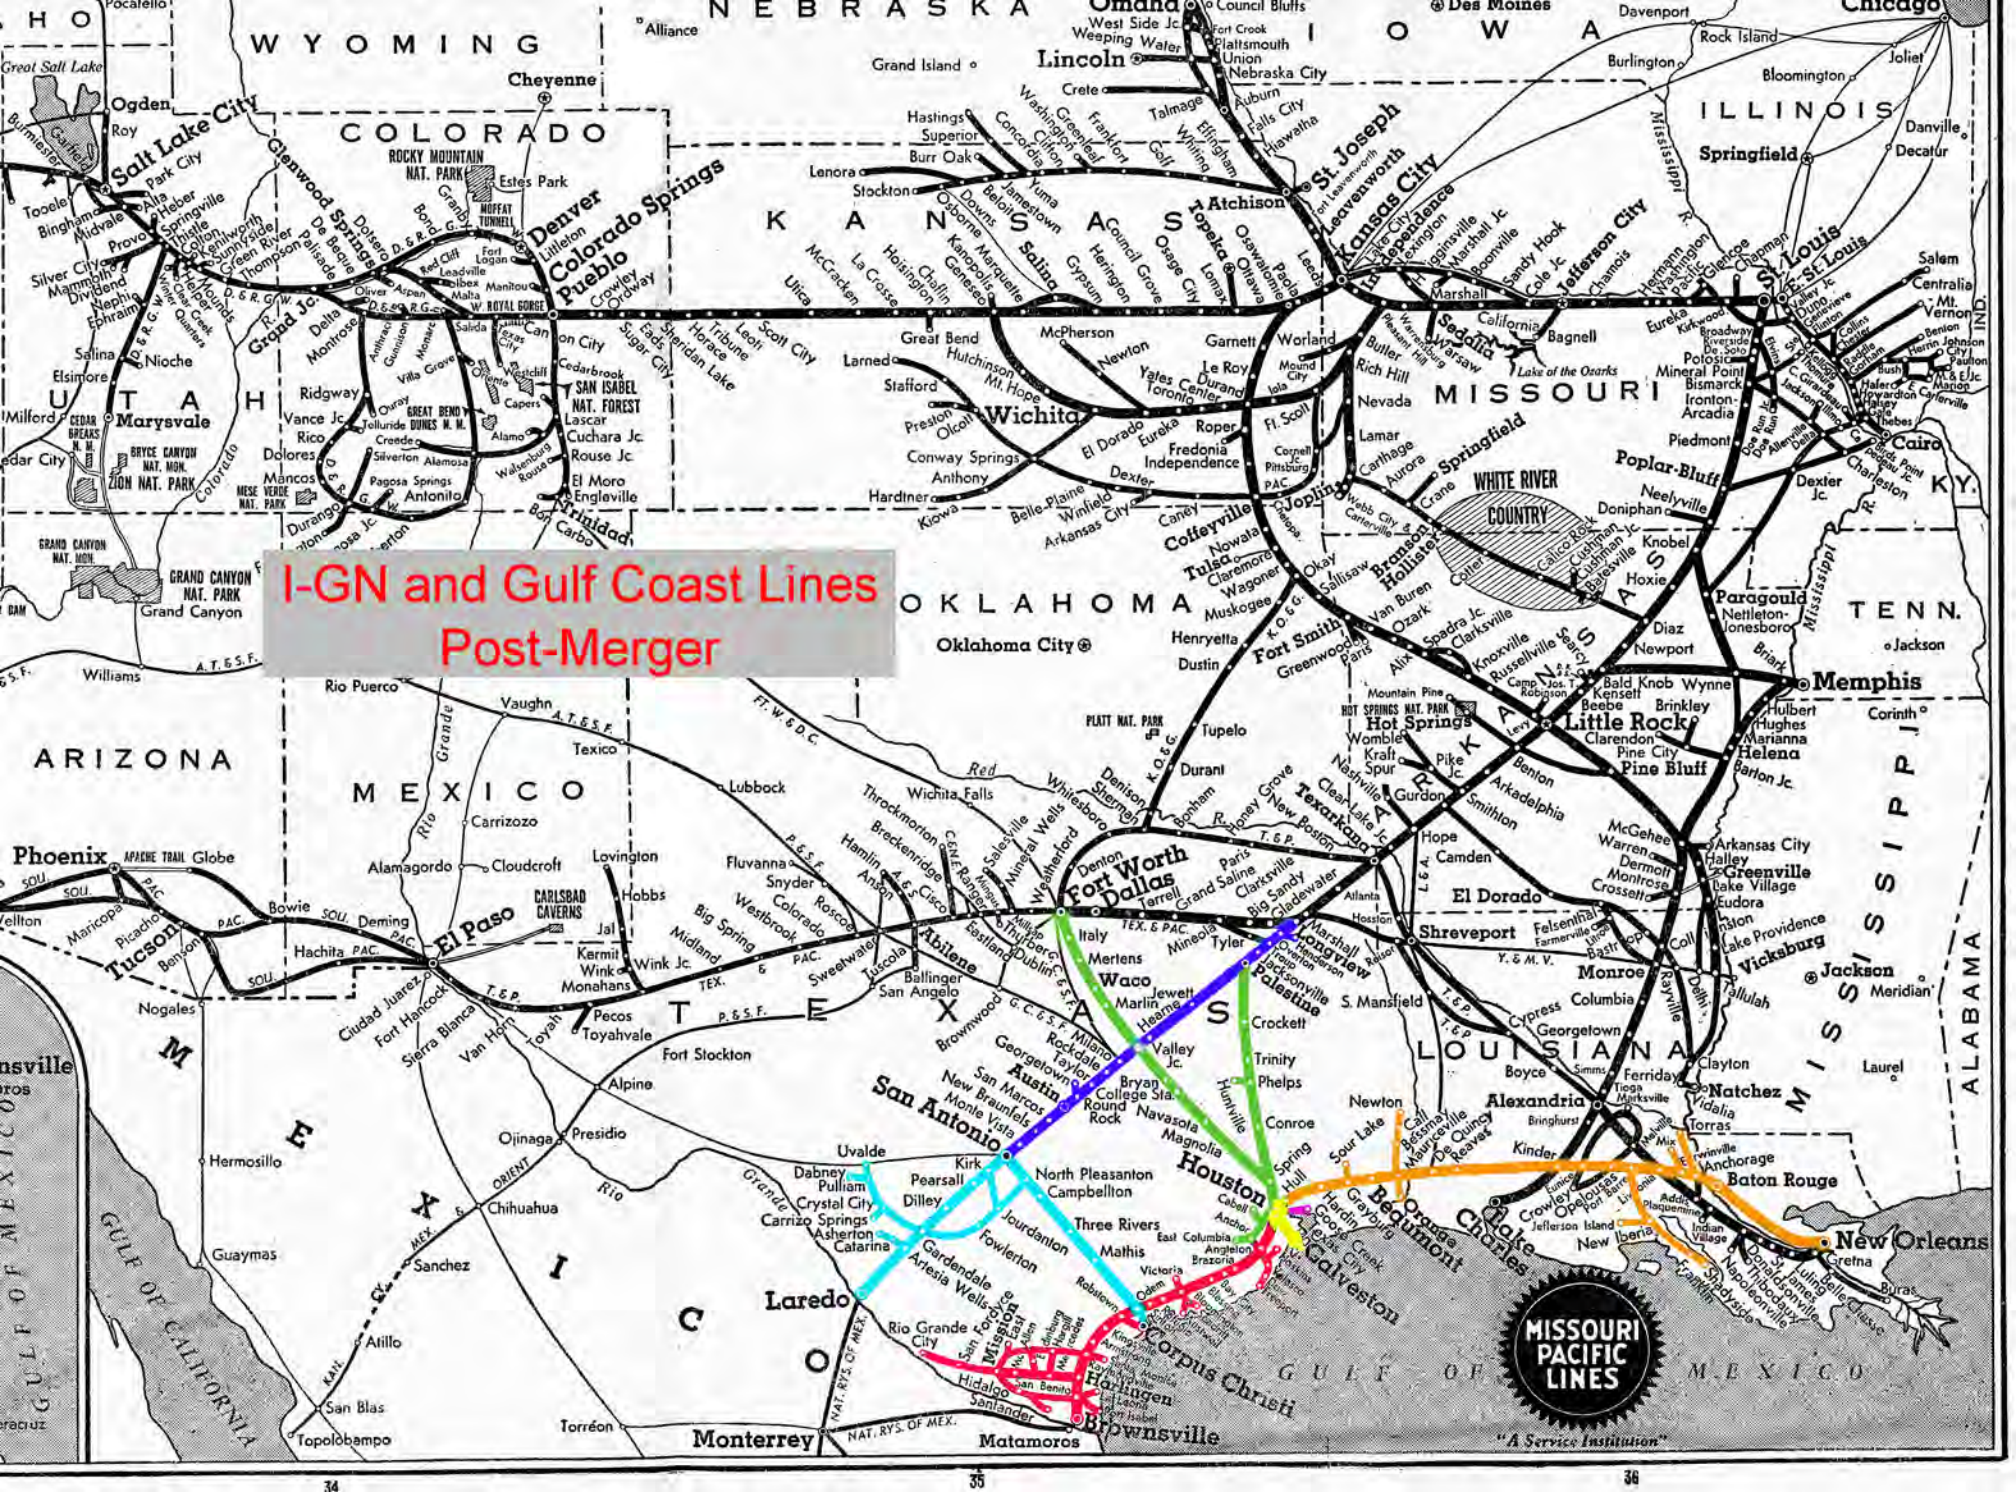

LOUISIANA
Shreveport
Monroe
Baton Rouge
New Orleans
Shreveport
Monroe
Baton Rouge
New Orleans

TEXAS
Fort Worth
Dallas
Arlington
San Antonio
Austin
Houston
Corpus Christi
Fort Worth
Dallas
Arlington
San Antonio
Austin
Houston
Corpus Christi

ARIZONA
Phoenix
Tucson
El Paso
Phoenix
Tucson
El Paso

MEXICO
Monterrey
Matamoros
Brownsville
San Antonio
Austin
Houston
Corpus Christi

MISSOURI PACIFIC LINES
"A Service Institution"

Missouri Pacific Divisions
De Quincy

Missouri Pacific Divisions
Eastern and Joplin & White River

Missouri Pacific Divisions Eastern

I-GN and Gulf Coast Lines
Pre-Merger

I-GN and Gulf Coast Lines
Post-Merger

"A Service Institution"

Missouri Pacific Divisions
Illinois

Map showing Missouri Pacific Railroad divisions across the United States and Mexico. Major cities and locations include: Salt Lake City, Denver, Pueblo, Colorado Springs, Kansas City, St. Joseph, St. Louis, Memphis, Little Rock, Dallas, Fort Worth, Houston, San Antonio, Austin, El Paso, Tucson, Phoenix, and New Orleans. The map also shows state boundaries for Wyoming, Colorado, Kansas, Missouri, Arkansas, Louisiana, Texas, New Mexico, Arizona, and Mexico. A red box highlights the Missouri Pacific Divisions Palestine area, which is further outlined in cyan. The map includes various railroad lines and smaller cities throughout the region.