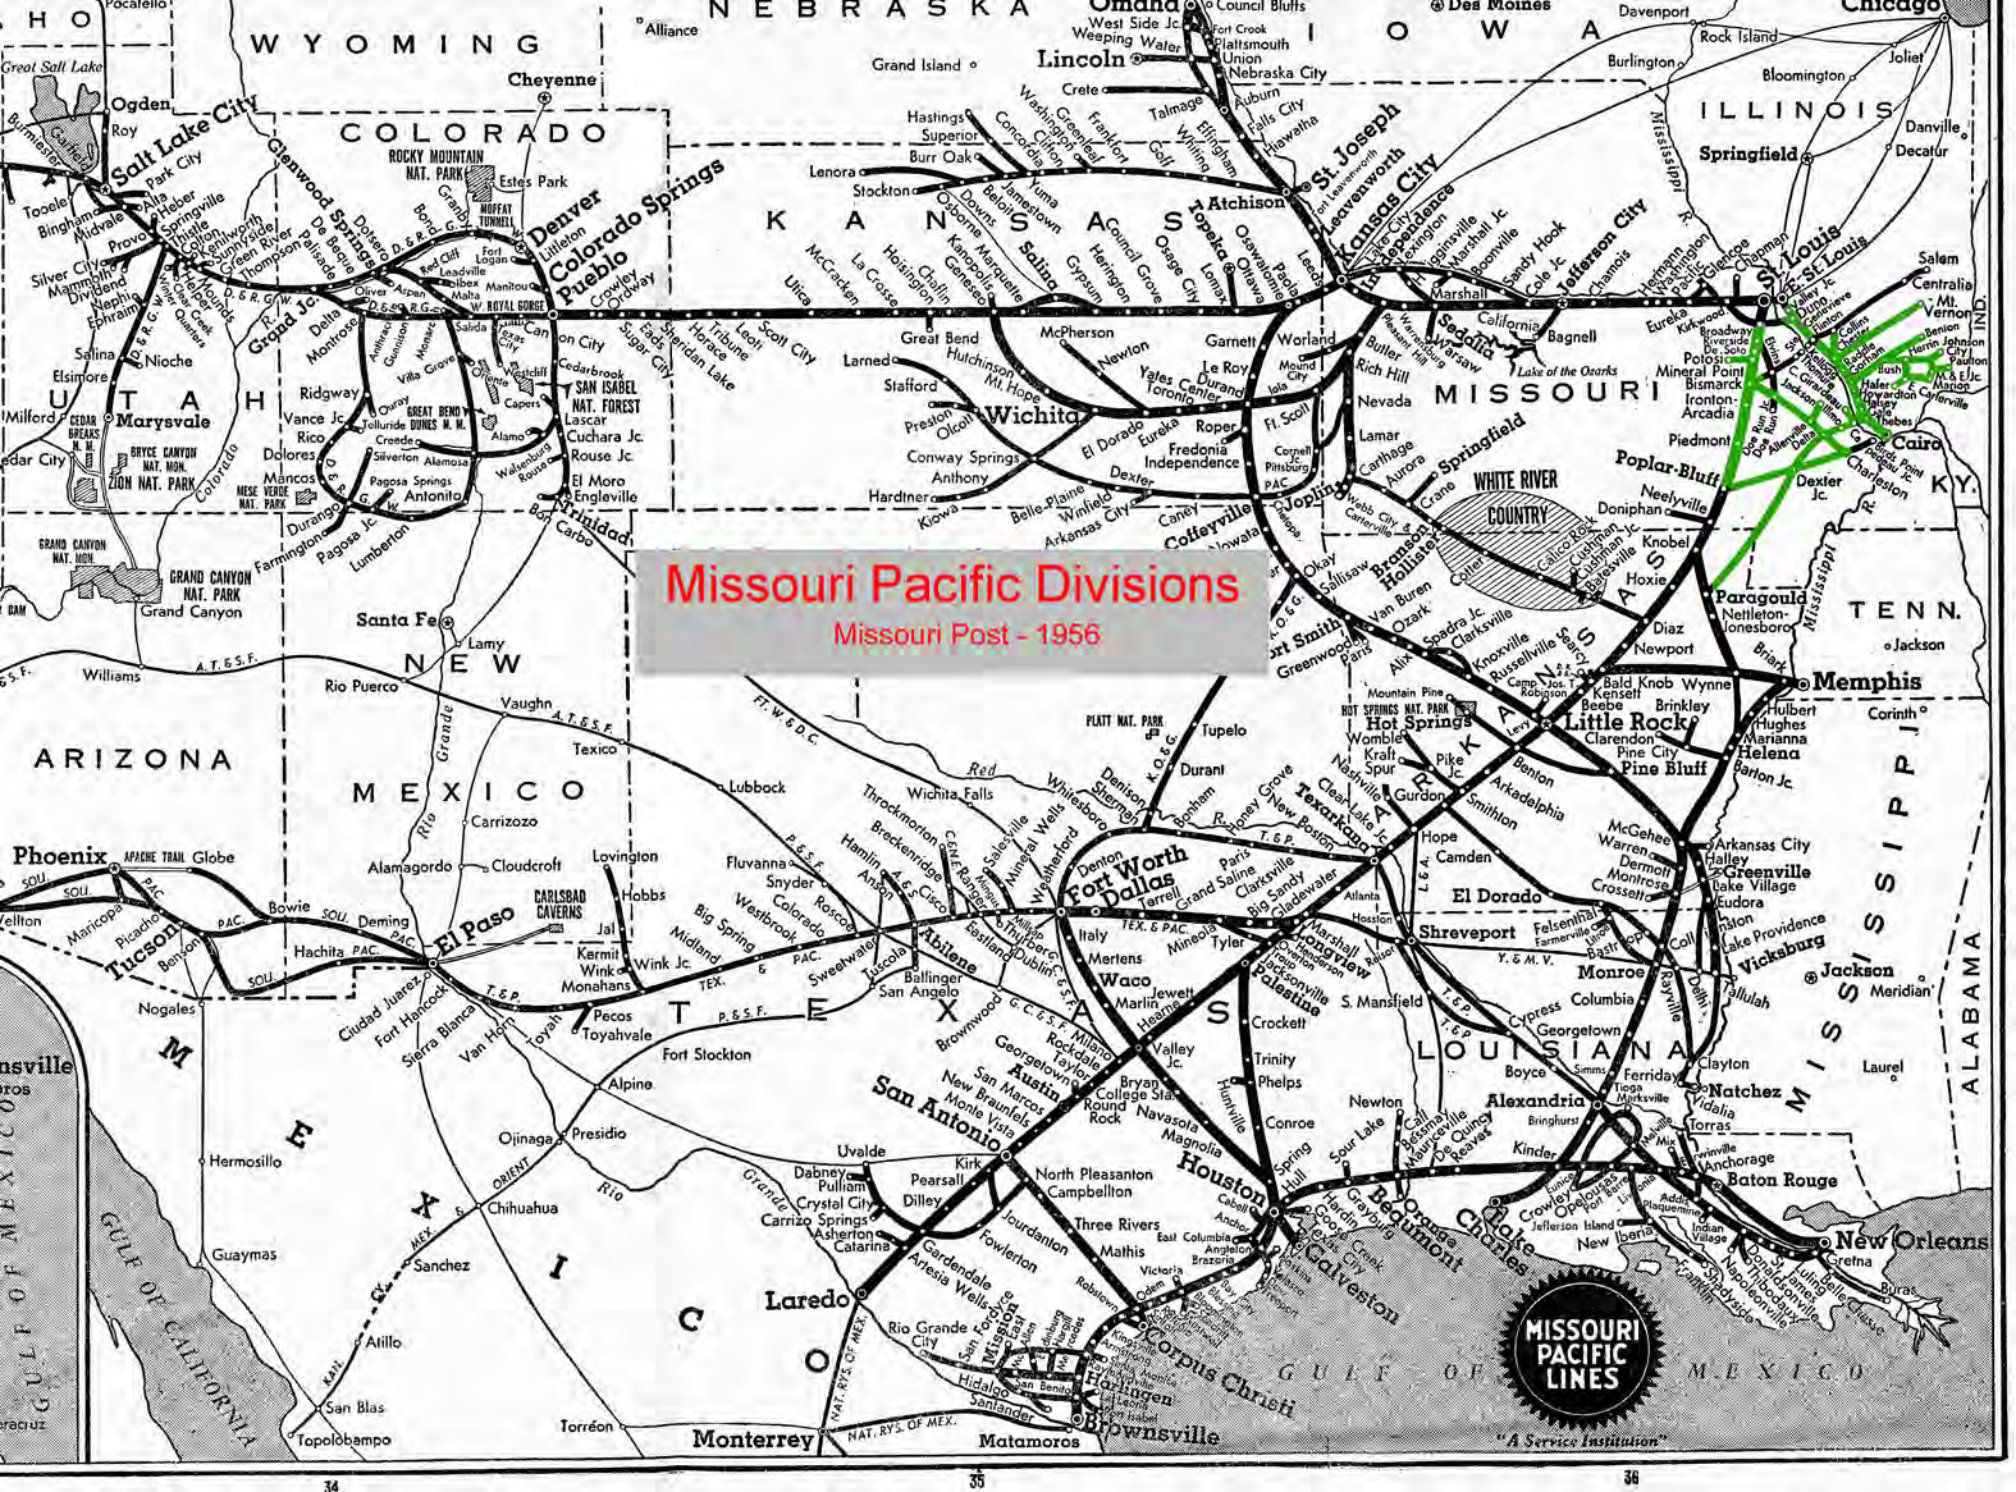

Missouri Pacific Divisions
Missouri Post - 1956