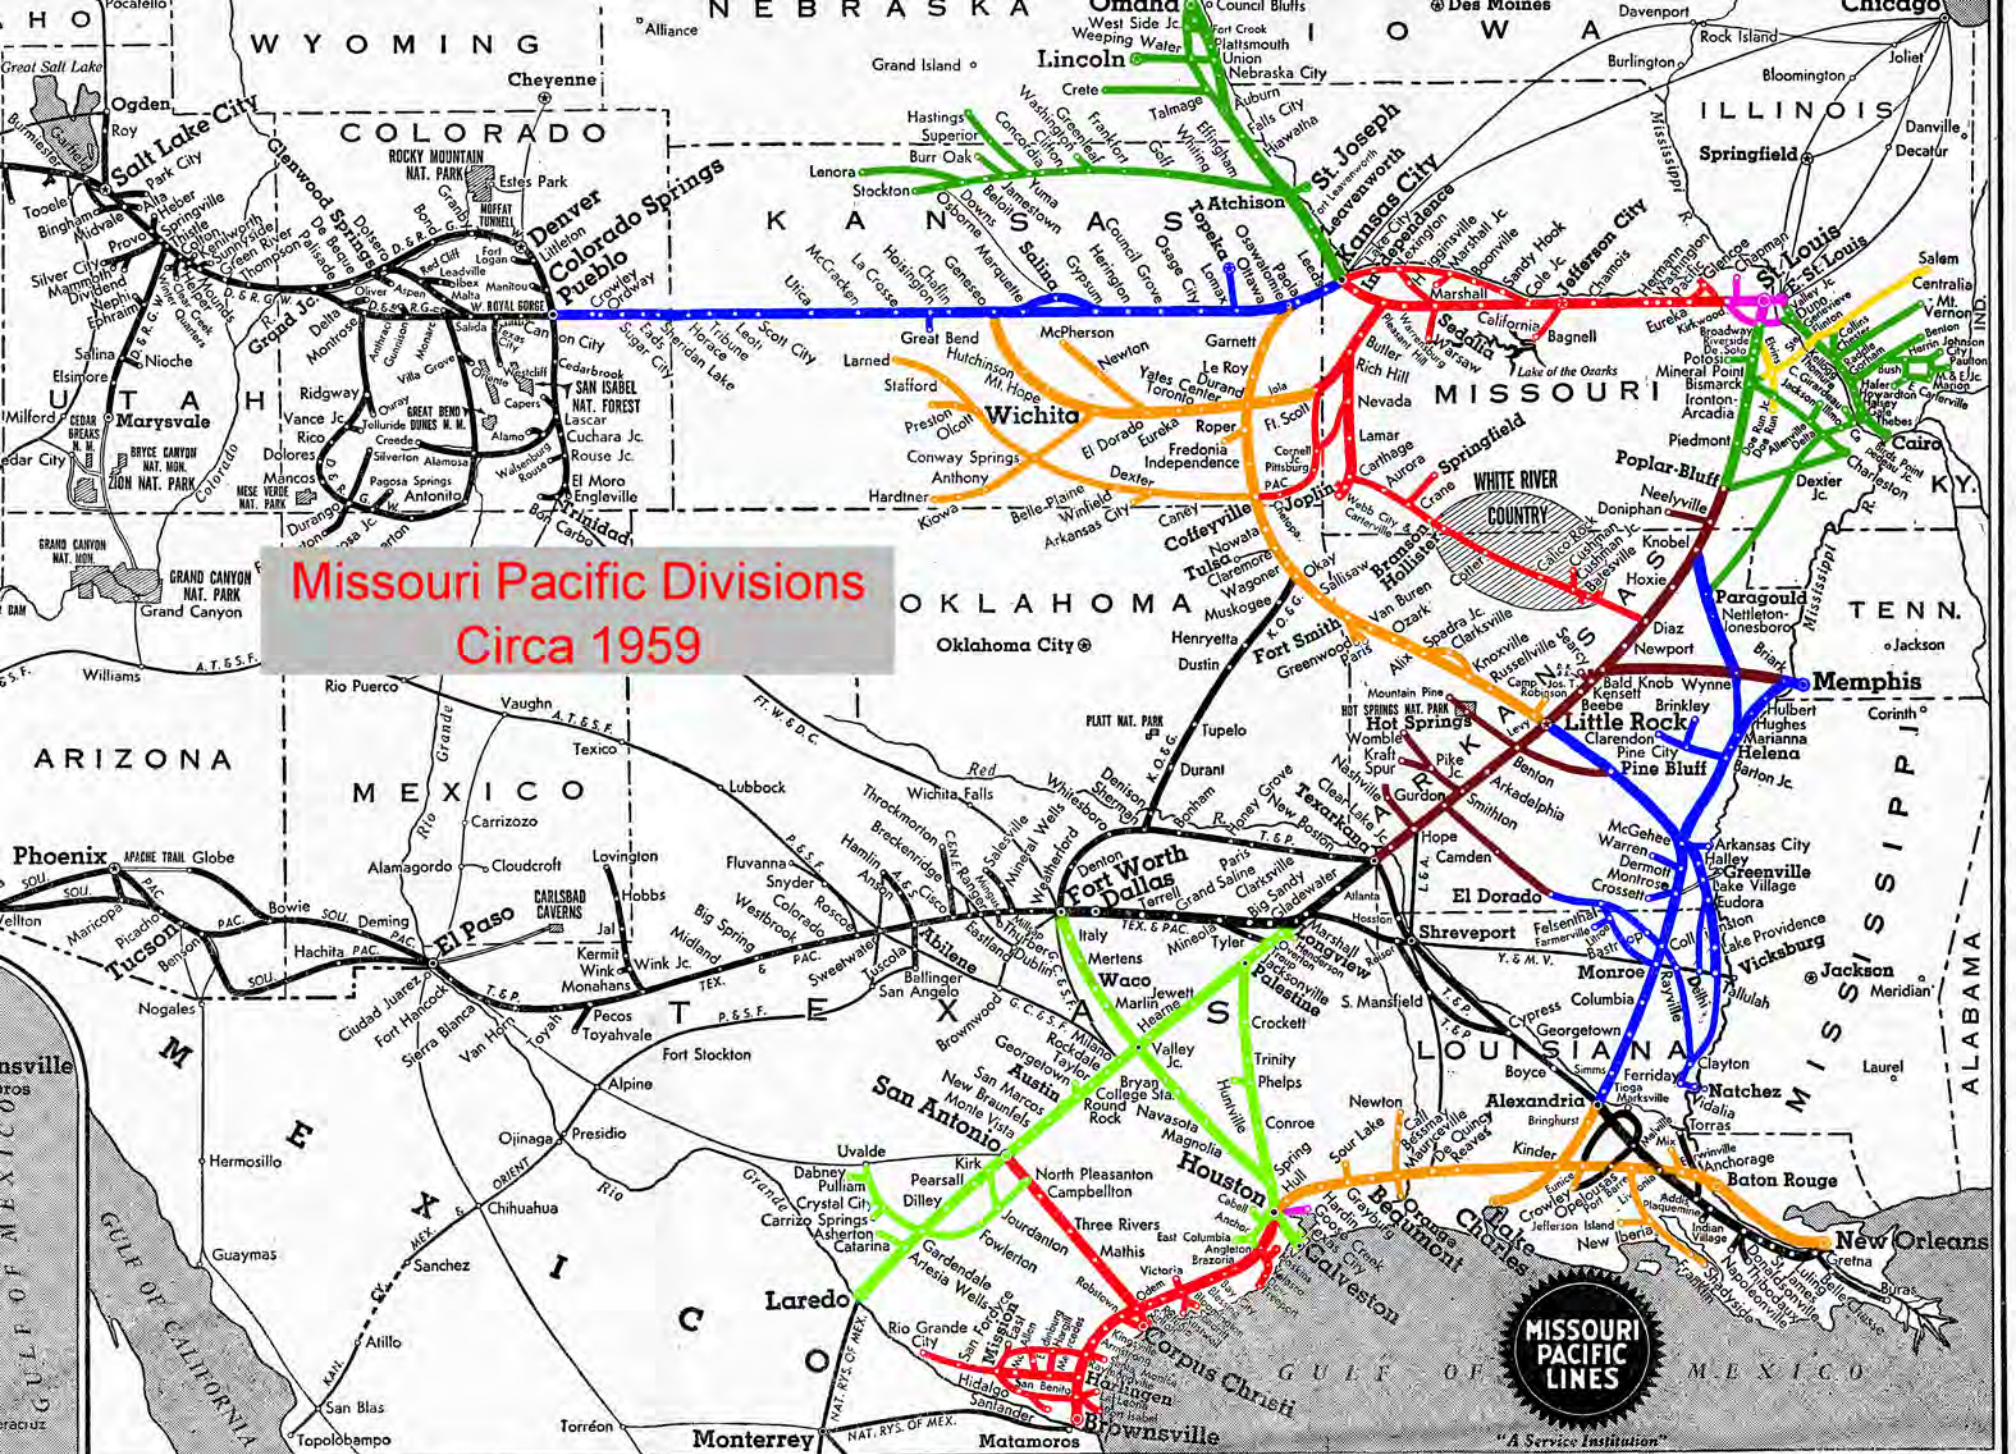

Missouri Pacific Divisions
Circa 1959