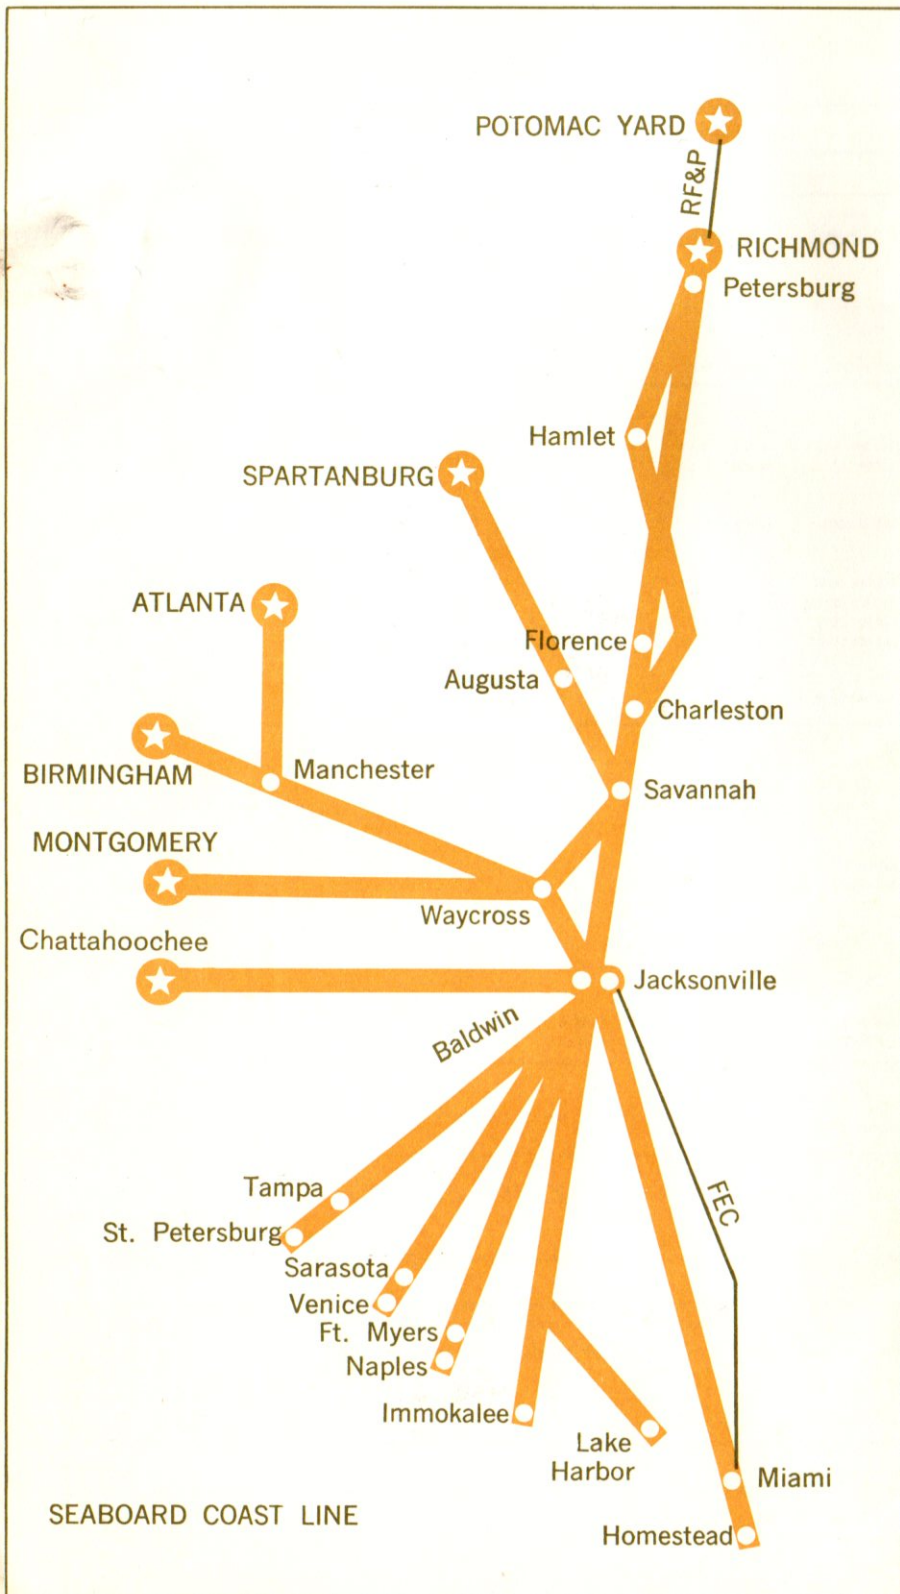

SEABOARD COAST LINE RAILROAD

SCHEDULES FOR:

FRUITS AND VEGETABLES

FROM FLORIDA

VIA SCL RAILROAD AND CONNECTIONS

1971 - 1972 SEASON

R. F. DICKINSON
MGR. - PERISHABLE SALES

L. T. ANDREWS
GEN. MGR. - TRANSPORTATION

MINNEAPOLIS & ST. PAUL, MINN.				
Atlanta Gateway				
SCL-L&N-Chi-SOO			3:00 AM Thu	8:00 AM Sat
SCL-L&N-BN			1:30 PM Wed	7:30 AM Sun
SCL-L&N-Chi-CMSIP&P			3:00 AM Thu	5:00 AM Sun
SCL-L&N-Chi-C&NW			3:00 AM Thu	6:00 AM Sun
SCL-L&N-Chi-CRI&P			3:00 AM Thu	6:15 AM Sun
Birmingham Gateway				
SCL-IC-Chicago-CMSIP&P			11:00 PM Wed	5:00 AM Sat
SCL-SLSF-Kansas City-CRI&P			9:00 PM Wed	6:00 AM Sat
SCL-IC-Chicago-BN			11:00 PM Wed	1:00 AM Sun
SCL-IC-Chicago-SOO			11:00 PM Wed	8:00 AM Sun
SCL-IC-Chicago-C&NW			11:00 PM Wed	6:00 AM Sun
SCL-IC-Chicago-CRI&P			11:00 PM Wed	6:15 AM Sun
SCL-SLSF-Kansas City-CNW			9:00 PM Wed	7:15 PM Sun
MONTREAL, CANADA				
Petersburg Gateway				
SCL-N&W-Detroit-CP	11:30 AM Wed	8:00 PM Sat	11:30 AM Thu	8:00 PM Sun
NASHVILLE, TENN.				
Atlanta Gateway				
SCL-L&N			1:30 PM Wed	12:30 AM Thu
NEW ORLEANS, LA.				
Chattahoochee Gateway				
SCL-L&N			4:45 AM Wed	10:00 PM Thu
PITTSBURGH, PA.				
Petersburg Gateway				
SCL-N&W-PC	11:30 AM Wed	3:00 PM Sat	11:30 AM Thu	3:00 PM Sun
SAGINAW, MICH.				
Spartanburg Gateway				
SCL-CC&O-C&O			2:20 PM Wed	8:30 AM Fri
Richmond Gateway				
SCL-C&O	11:30 AM Wed	8:30 AM Fri	11:59 PM Wed	8:30 AM Sat
ST. LOUIS, MO.				
Atlanta Gateway				
SCL-L&N			1:30 PM Wed	6:00 AM Fri
SCL-SOU			1:00 PM Wed	11:00 PM Thu
Birmingham Gateway				
SCL-IC			11:00 PM Wed	7:00 PM Fri
SCL-SLSF			9:00 PM Wed	2:00 AM Fri
Petersburg Gateway				
SCL-N&W	11:30 AM Wed	11:15 AM Fri	11:30 AM Thu	11:15 AM Sat
SAN ANTONIO, TEX.				
Chattahoochee Gateway				
SCL-L&N-SP			4:45 AM Wed	6:00 AM Fri