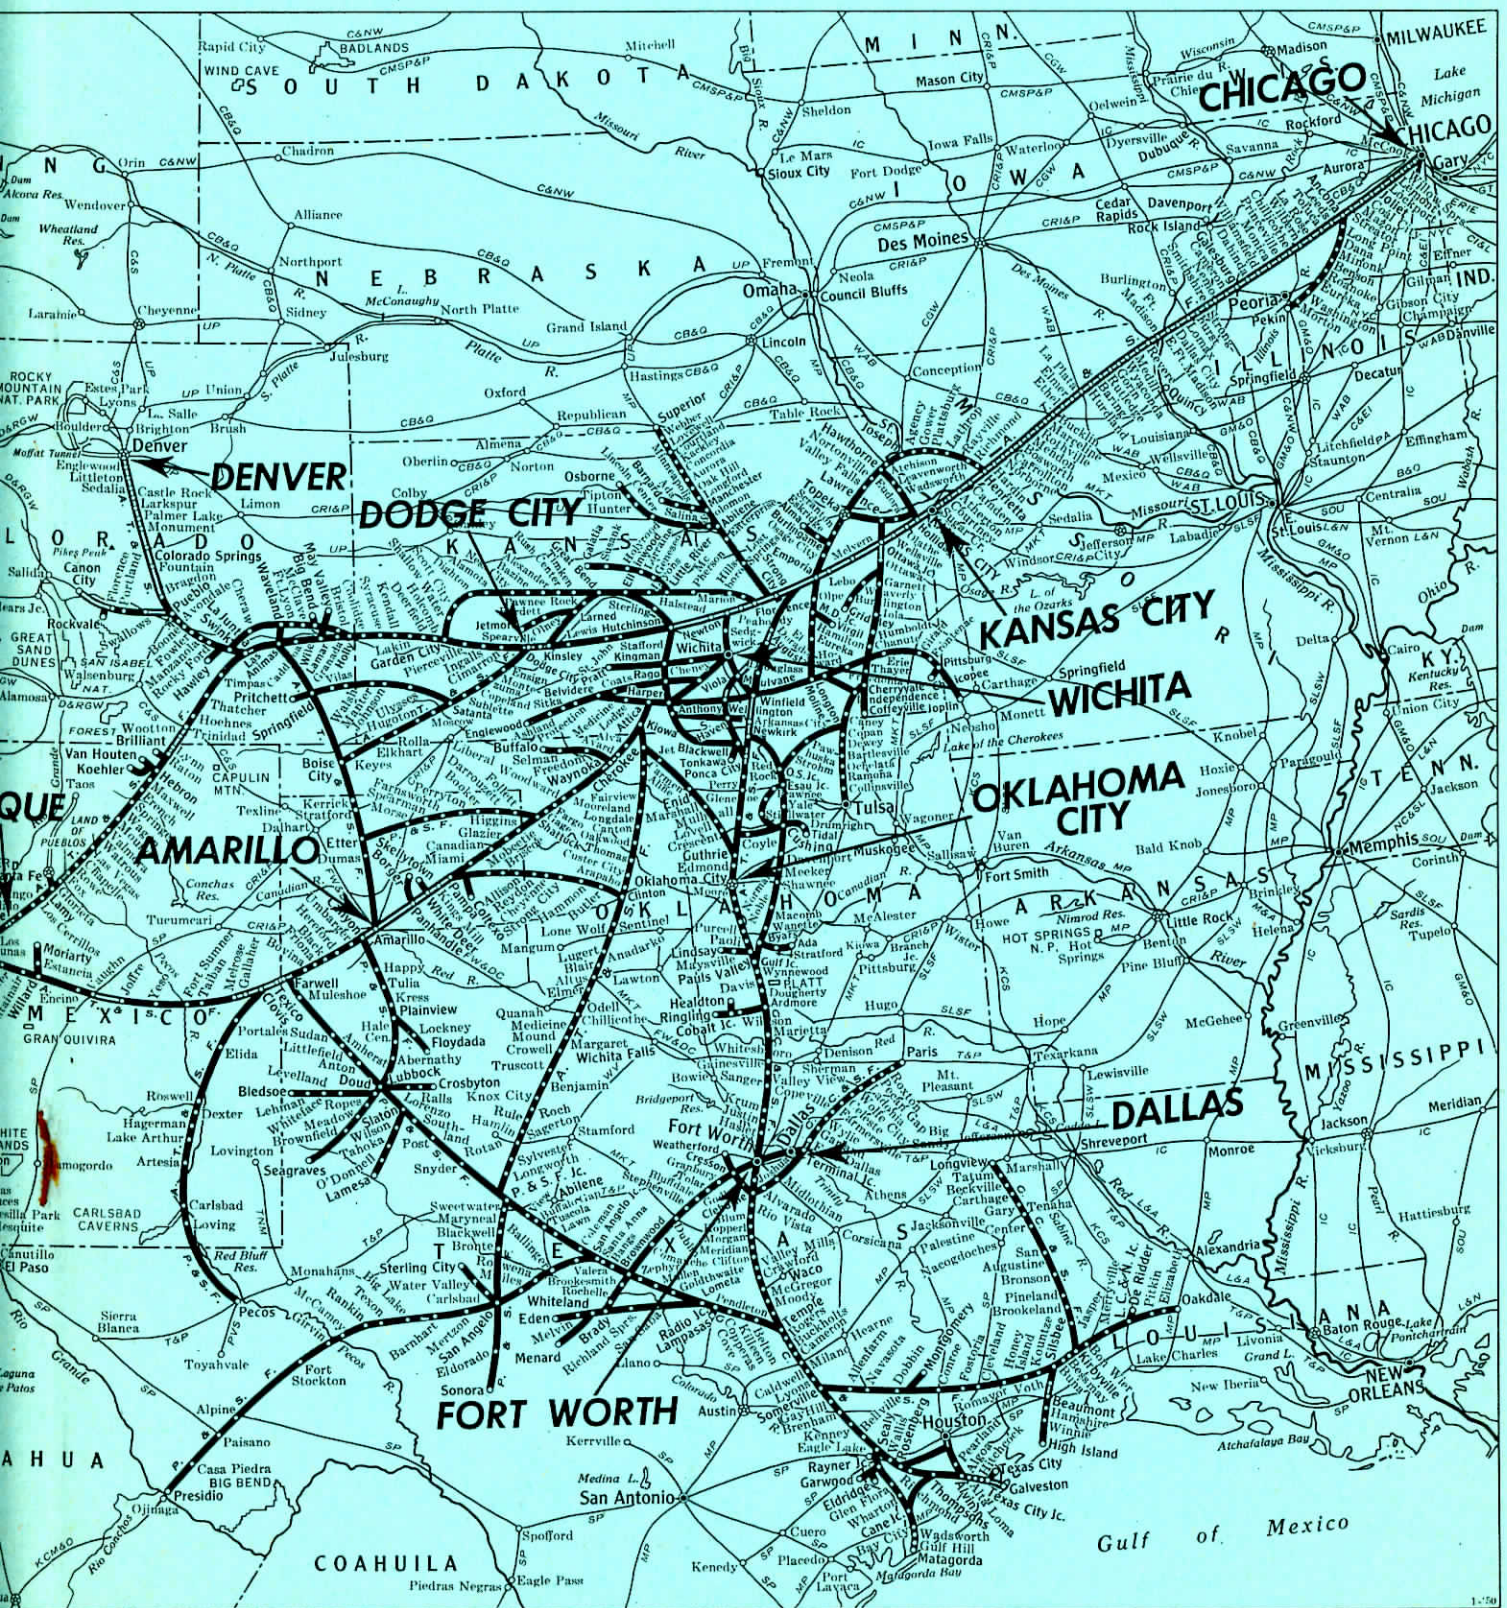

Principal transfer points on the Santa Fe Railway are featured on this map. Service between intermediate points can be determined by checking locations on map with relation to nearest transfer point and referring to LCL schedule on Pages 5,6,7,10 and 11 to arrive at days required for shipment.